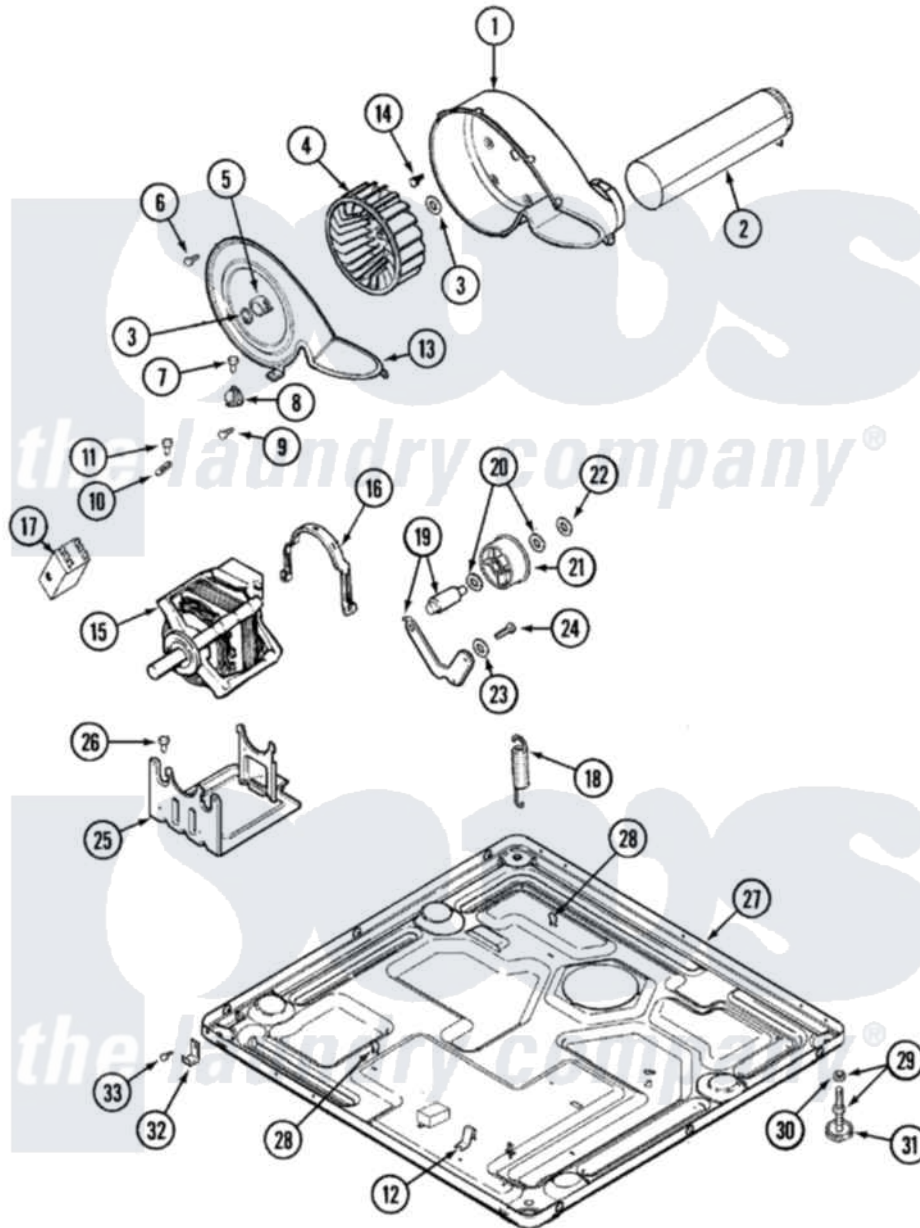

Maytag MDE7657BYQ 05 - MOTOR DRIVE

Maytag Residential Maytag MDE7657BYQ Dryer Parts Parts Diagram 05 - MOTOR DRIVE
 Click on the part number to view part

Item	Original Part Number	Replaced By	Status	Part Description
1	33001789			Housing, Blower
2	211294	90767		Screw, 8A X 3/8 HeX Washer Head Tapping
"	33001799			Outlet Duct Assembly Note: Outlet Duct Assembly
3	410233	9703438		Ring-Retrn
4	33002797			Wheel, Blower
5	312967			Clamp, Blower Housing
6	33001855	33002917		Screw, No.10-16
7	Y313561			Screw----NA
8	306911			Thermostat, Multi-Temp
9	22002925	3370225		Screw
10	33001762			Fuse, Thermal
11	211294	90767		Screw, 8A X 3/8 HeX Washer Head Tapping
12	22002244			Clip, Grounding
13	33001873			Cover, Blower Housing----NA

14	Y310632	1163839	Screw
15	33002795		Motor, Drive 60Hz
16	33002221	Y015825	Clip, Motor To Motor Support
17	Y310632	1163839	Screw
18	33002157		Grommet
"	33002460	33002459	Assembly, Spring And Plug
19	33001840	6-3705180	Idler Arm
20	Y312527		Washer, Idler Shaft
21	33001783	6-3700340	Bearing- I
22	312958	354987	Ring, Retaining
23	315772		Sleeve, Idler Arm
24	Y014874		Screw, Idler Arm And Sleeve
25	33002817		Motor Support, Offset
"	Y313561		Screw---NA
26	Y313561		Screw---NA
27	33002465	Not Available	BASE, (LWR)---NA
28	410490		Spring, Retainer Wire Harness
29	Y305086		Adjustable Leg And Nut
30	Y052740	62739	Nut, Lock
31	Y314137		Foot, Rubber
32	22002239		Clip, Front Panel
33	22001995		Screw Note: Screw, Tumbler Front And Shroud