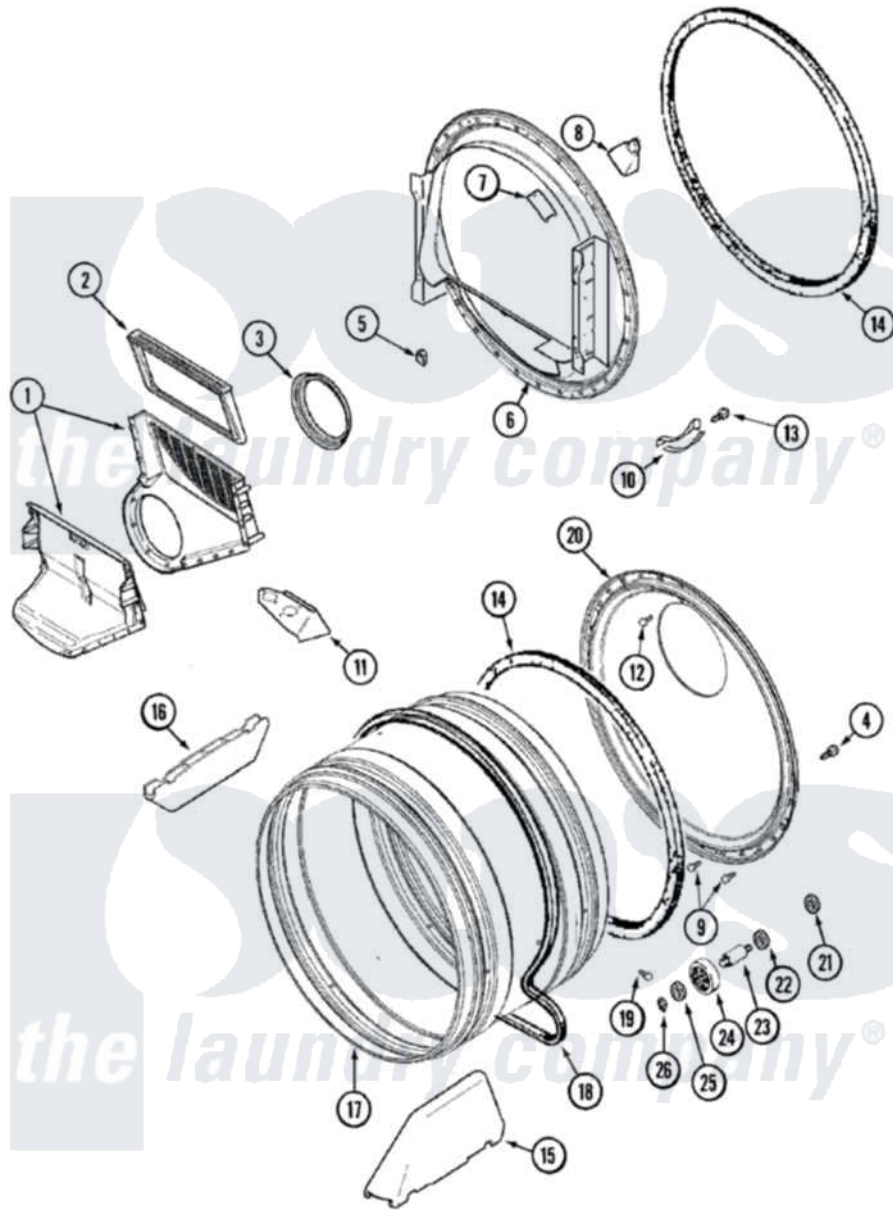

# Maytag MDE7657BYQ 07 - TUMBLER

Maytag Residential Maytag MDE7657BYQ Dryer Parts Parts Diagram 07 - TUMBLER  
 Click on the part number to view part

Item	Original Part Number	Replaced By	Status	Part Description
1	<a href="#">33001799</a>			Outlet Duct Assembly Note: Outlet Duct Assembly
2	<a href="#">33001808</a>			Filter, Lint
3	<a href="#">33002560</a>			Seal, Blower
4	<a href="#">33002190</a>			SCrew, C BraCe, BraCket, Cabinet
5	<a href="#">Y310376</a>			Clip, Door Switch Harness
6	<a href="#">33001868</a>			Front, Tumbler Front W/Sensor Note: Front, Tumbler
7	<a href="#">33001869</a>			Lens, Drum Light
"	33001855	<a href="#">33002917</a>		Screw, No.10-16
8	33001870		Not Available	HOLDER, LAMP (W/HOUSING) NOTE: LAMP (W/HOUSING & HOLDER)
"	<a href="#">22002263</a>			Lamp
9	211294	<a href="#">90767</a>		Screw, 8A X 3/8 HeX Washer Head Tapping
10	<a href="#">306508</a>			Tumbler Bearing Kit ----W
11	<a href="#">33001837</a>			Cover, Thermostat

12	<a href="#">210932</a>		Screw, No.8 X 9/16 Ctsk Note: Screw, Inlet Duct
13	<a href="#">210720</a>		Rivet, Bearing To Tumbler Fmt
14	<a href="#">33001807</a>		Seal, Tumbler
15	33001756	<a href="#">33002032</a>	Baffle
16	<a href="#">33001755</a>		Baffle
17	<a href="#">33001889</a>		Tumbler
18	<a href="#">33002535</a>		V-Belt
19	33001788	<a href="#">33002973</a>	Screw, No.9-15 X 1.00 Hx WS
20	<a href="#">33002779</a>		Tumbler Back And Seal As- Pack
21	<a href="#">33001443</a>		Nut, Hex
22	<a href="#">Y312527</a>		Washer, Idler Shaft
23	Y312948	<a href="#">6-3129480</a>	Shaft- Tumbler
24	Y303373	<a href="#">12001541</a>	Drum Roller/Washer Assembly--W
25	<a href="#">312535</a>		Washer, Vault Mounting Brk.
26	410233	<a href="#">9703438</a>	Ring-Retrn