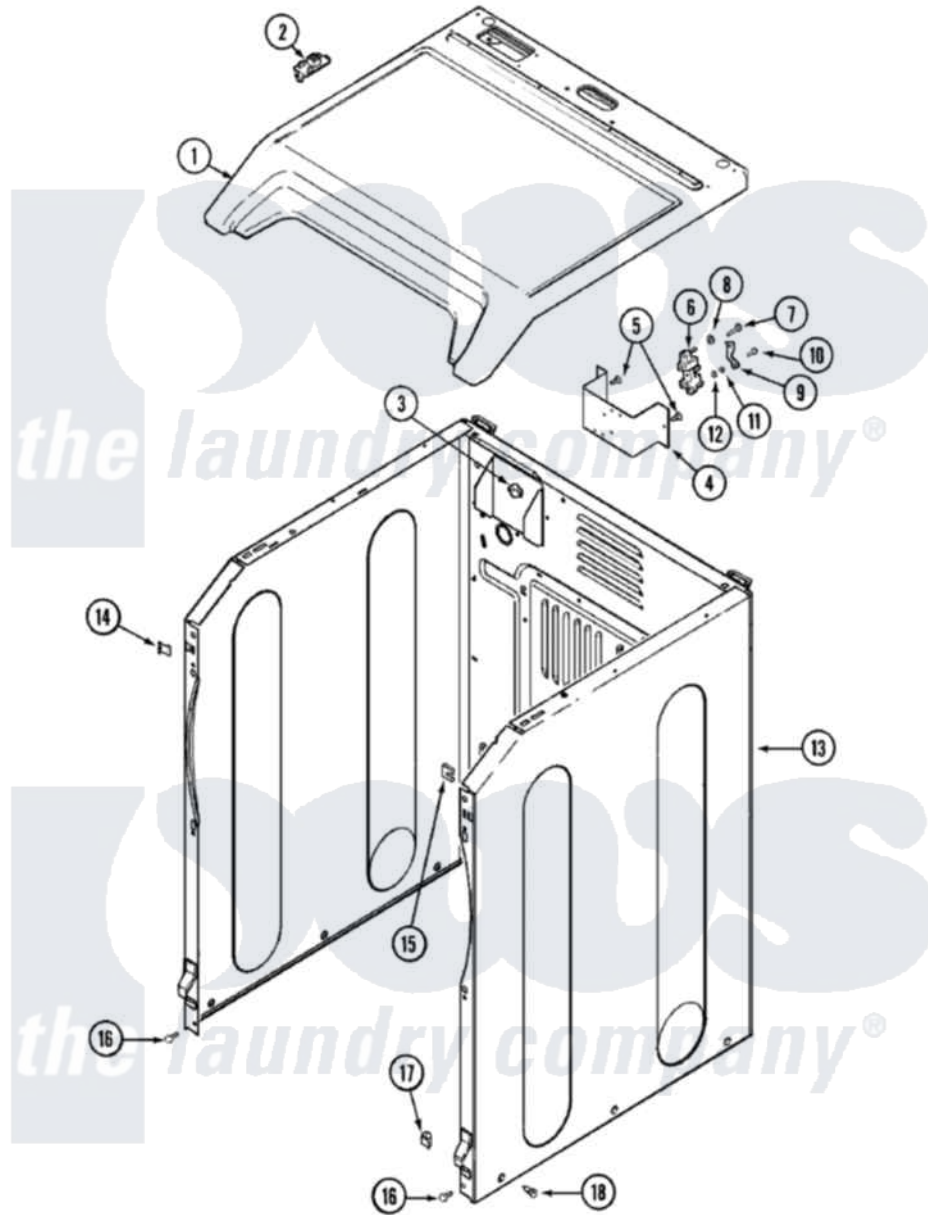

Maytag MDE7658AYW 01 - CABINET

Maytag [Residential Maytag MDE7658AYW Dryer Parts](#) Parts Diagram 01 - CABINET
 Click on the part number to view part

Item	Original Part Number	Replaced By	Status	Part Description
1	33002627			Cover, Top
2	33001872	33002891		Pin, Locator
4	33001826		Not Available	BRACKET, TERMINAL BLOCK---NA
5	22001995			Screw Note: Screw, Tumbler Front And Shroud
6	33001244			Block, Terminal
7	Y312209	W10001200		Screw
8	Y311270			Washer, Terminal Block
9	Y312184			Strap, Grounding
10	33001245			Screw---NA
11	311484	112432		Nut
12	311093			Washer, Terminal Connection
13	22003367	22004095		Hinge, Plastic
"	22003582		Not Available	CABINET, ASSY. (WHT-AS PK)
"	22003639			Cabinet Assembly

14	22002049		Clip Note: Clip, Front Panel
15	213280	204439	Screw And Fstner Assembly
16	22001995		Screw Note: Screw, Tumbler Front And Shroud
17	Y310376		Clip, Door Switch Harness
18	213007		Xfor Cabinet See Cabinet, Back