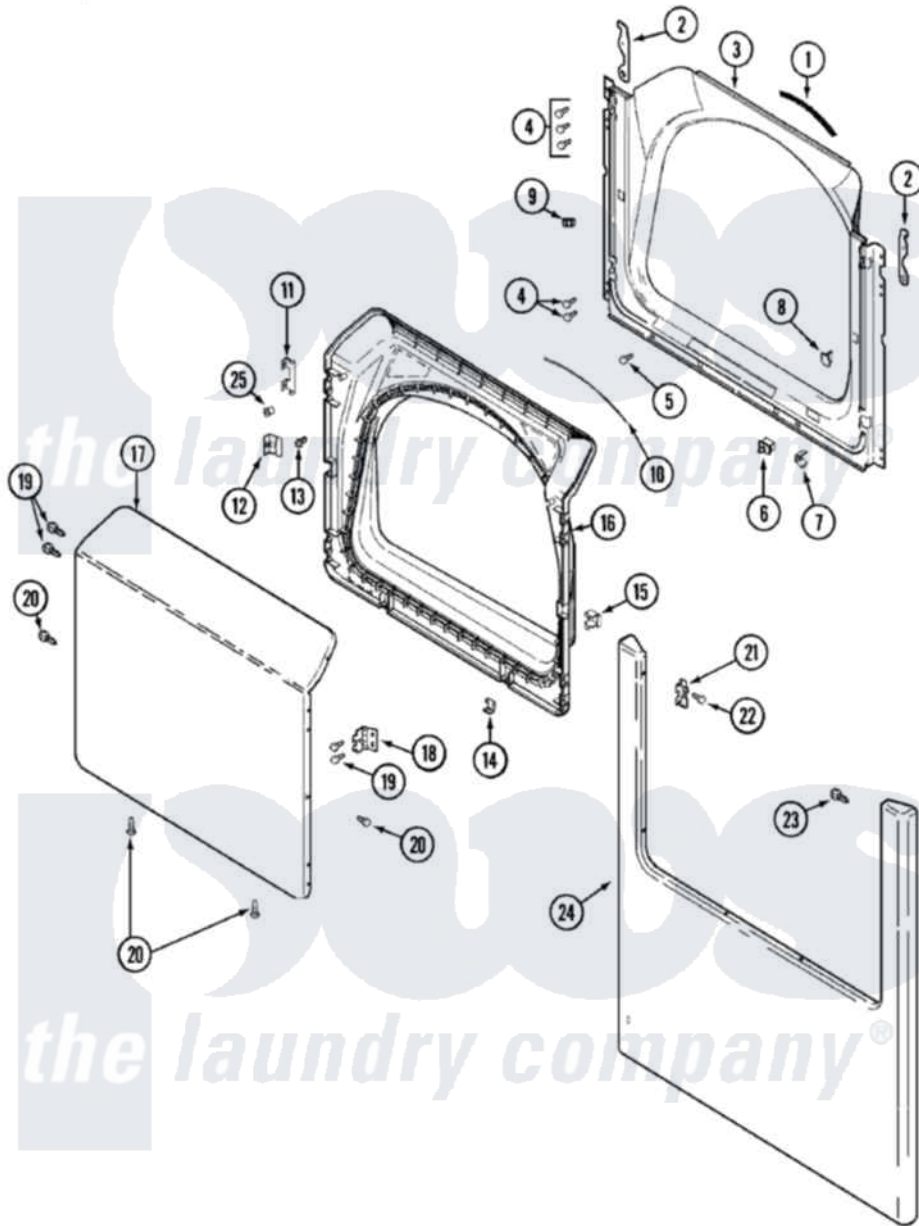

Maytag MDE7658AYW 04 - DOOR

Maytag [Residential Maytag MDE7658AYW Dryer Parts](#) Parts Diagram 04 - DOOR
 Click on the part number to view part

Item	Original Part Number	Replaced By	Status	Part Description
1	33001767			Seal, Shroud
2	33002386	33002597		Hook, Security
3	33001778			Shroud
4	22001995			Screw Note: Screw, Tumbler Front And Shroud
5	33001768			Screw, Shroud Note: Screw, Shroud And Outlet Duct
6	33001508	W10169313		Switch-Dor
7	33001760			Bracket, Hinge
8	33001174	LA-1003		Door Catch Kit
9	33001791	306436		Door Latch Kit--W
"	Y304578	LA-1003		Door Catch Kit
10	33002094			Seal, Door
11	22002038			Clip, Door
12	33001793			Bracket, Strike
13	33001761			Strike, Door
14	22002039			Clip, Door

15	33001763		Plug, Inner Door
16	22002039		Clip, Door
"	22002063		Screw No.8-18AB Wafer Head
"	33001750		Door, Inner/ W Seal
17	22001817		Sheet, Sound Damper
"	33002430	Not Available	PANEL, DOOR (WHT-W/MEDALLION)
18	33001759		Hinge, Door
19	22002062	98006631	Screw
20	22002063		Screw No.8-18AB Wafer Head
21	33001764		Cover, Hinge Hole
22	33001787		Screw, Hinge Note: Screw, Hinge Hole Cover
23	22002012		Screw, Hinge Note: Screw, Hinge Bracket
24	22002241	22002836	Panel, Front
25	33001771		Bushing, Inner Door