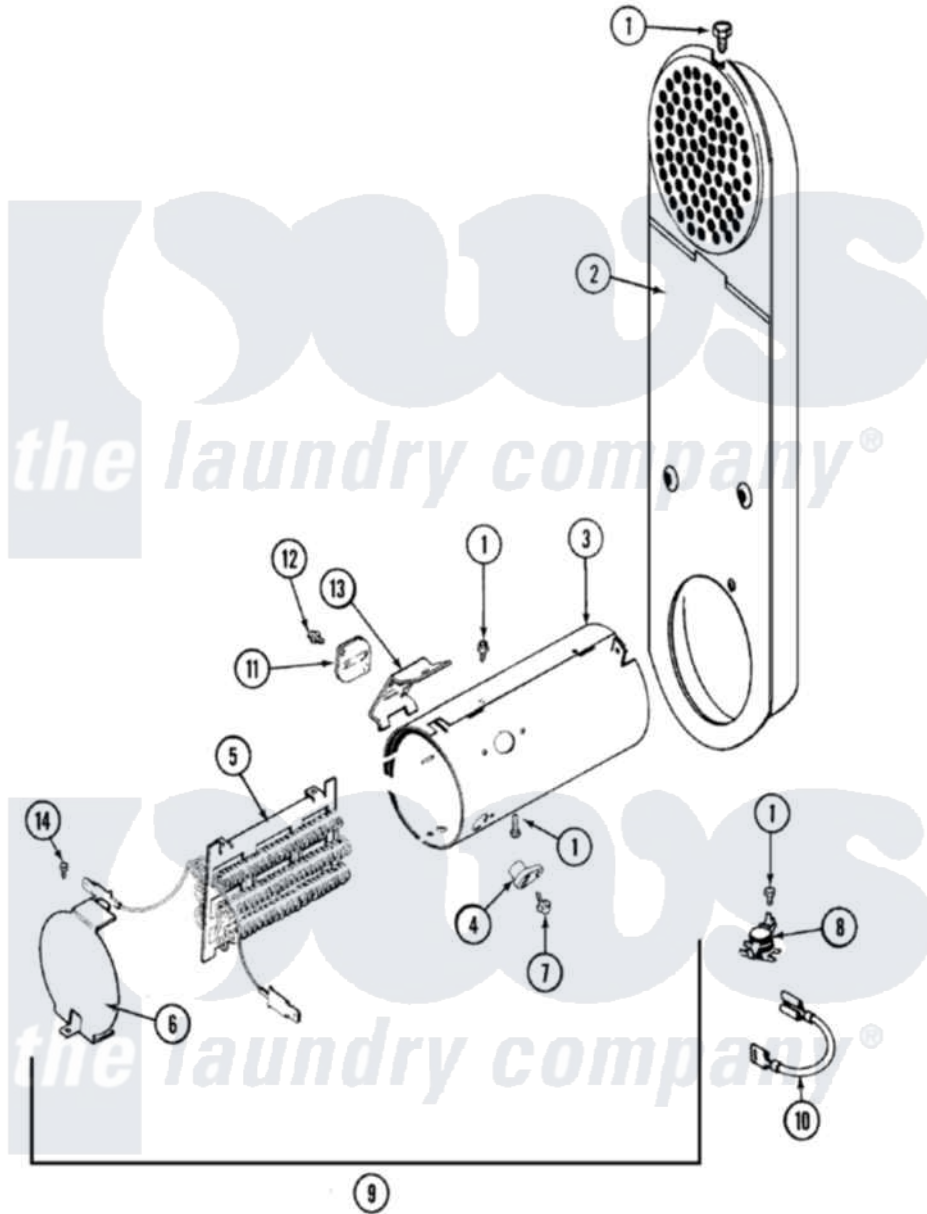

Maytag MDE7658AYW 05 - HEATER

Maytag [Residential Maytag MDE7658AYW Dryer Parts](#) Parts Diagram 05 - HEATER
 Click on the part number to view part

Item	Original Part Number	Replaced By	Status	Part Description
1	211294	90767		Screw, 8A X 3/8 HeX Washer Head Tapping
2	33001803	33003038		Assembly, Inlet Duct-Elec
3	314995			Enclosure, Heater
4	314998			Insulator, Terminal
5	307184	Y308612		Heater Sub-Assembly
6	314999			Shield, Radiant
7	314554		Not Available	SCREW
8	303396			Thermostat, Hi-Limit
9	307178			Heater Assembly
10	Y307173			Wire, Jumper
11	307473			Fuse, Thermal
12	33001860	W10116760		Screw
13	315346			Bracket, Thermal Fuse
14	Y308590	W10116795		Heater
"	22001996	3370225		Screw