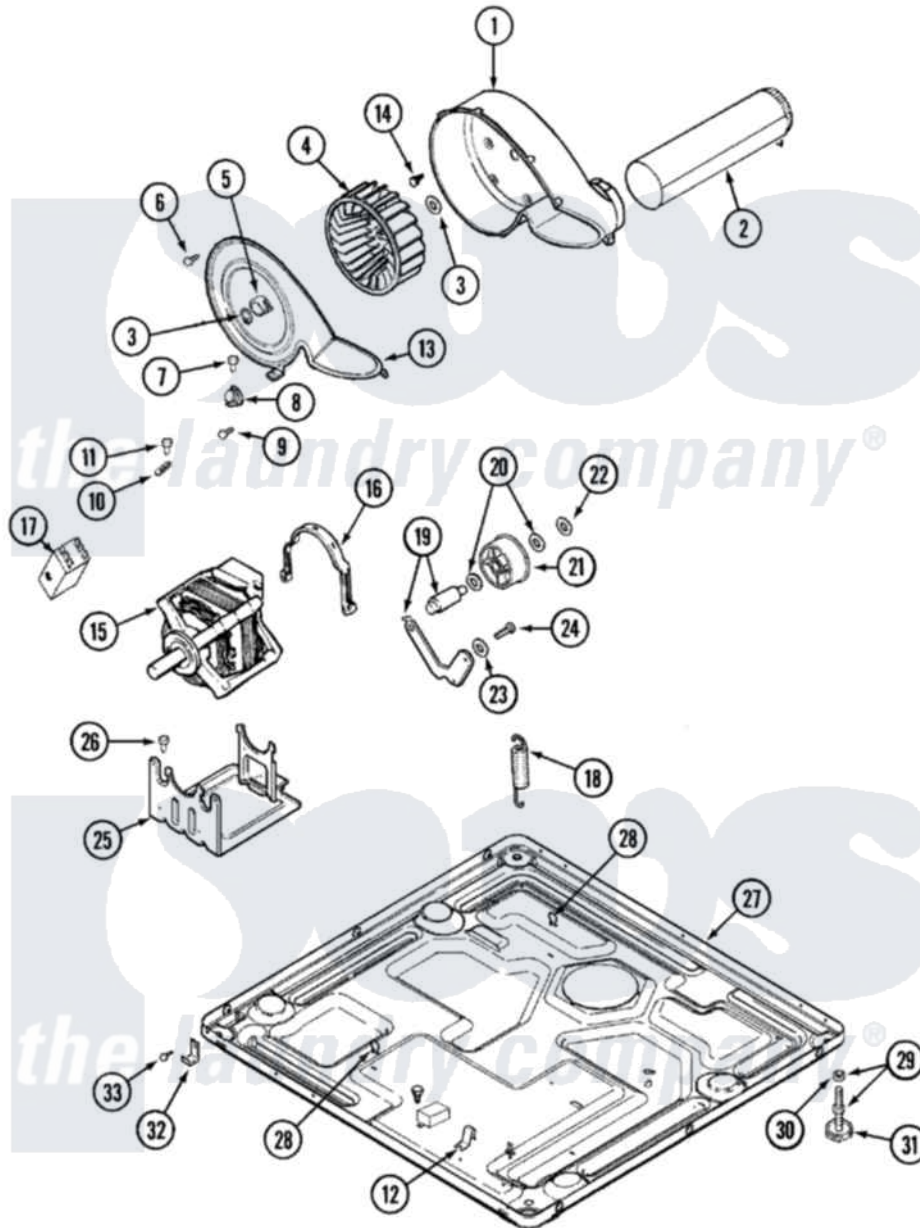

Maytag MDE7658AYW 06 - MOTOR DRIVE

Maytag [Residential Maytag MDE7658AYW Dryer Parts](#) Parts Diagram 06 - MOTOR DRIVE
 Click on the part number to view part

Item	Original Part Number	Replaced By	Status	Part Description
1	33001789			Housing, Blower
2	22001995			Screw Note: Screw, Tumbler Front And Shroud
"	33001800			Duct Assembly, Exhaust
3	410233	9703438		Ring-Retrn
4	33001790			Wheel, Blower
5	312967			Clamp, Blower Housing
6	33001855	33002917		Screw, No.10-16
7	Y313561			Screw---NA
8	306911			Thermostat, Multi-Temp
9	22001996	3370225		Screw
10	33001762			Fuse, Thermal
11	314848	W10116760		Screw
12	22002244			Clip, Grounding
13	33001873			Cover, Blower Housing---NA
14	314818	1163839		Screw
15	33002795			Motor, Drive 60Hz

"	33002478		Motor
16	Y015825		Clip, Motor To Motor Support
17	33001854	33002478	Motor
18	33002460	33002459	Assembly, Spring And Plug
"	33002461		Plug For Spring
19	33001840	6-3705180	Idler Arm
20	Y312527		Washer, Idler Shaft
21	33001783	6-3700340	BearIng- I
22	312958	354987	Ring, Retaining
23	315772		Sleeve, Idler Arm
24	Y014874		Screw, Idler Arm And Sleeve
25	Y313561		Screw---NA
"	33002466	33002817	Motor Support, Offset
26	Y313561		Screw---NA
27	33002465	Not Available	BASE, (LWR)---NA
"	33002465	Not Available	BASE, (LWR)---NA
28	410490		Spring, Retainer Wire Harness
29	Y305086		Adjustable Leg And Nut
30	Y052740	62739	Nut, Lock
31	Y314137		Foot, Rubber
32	22002239		Clip, Front Panel
33	Y310632	1163839	Screw