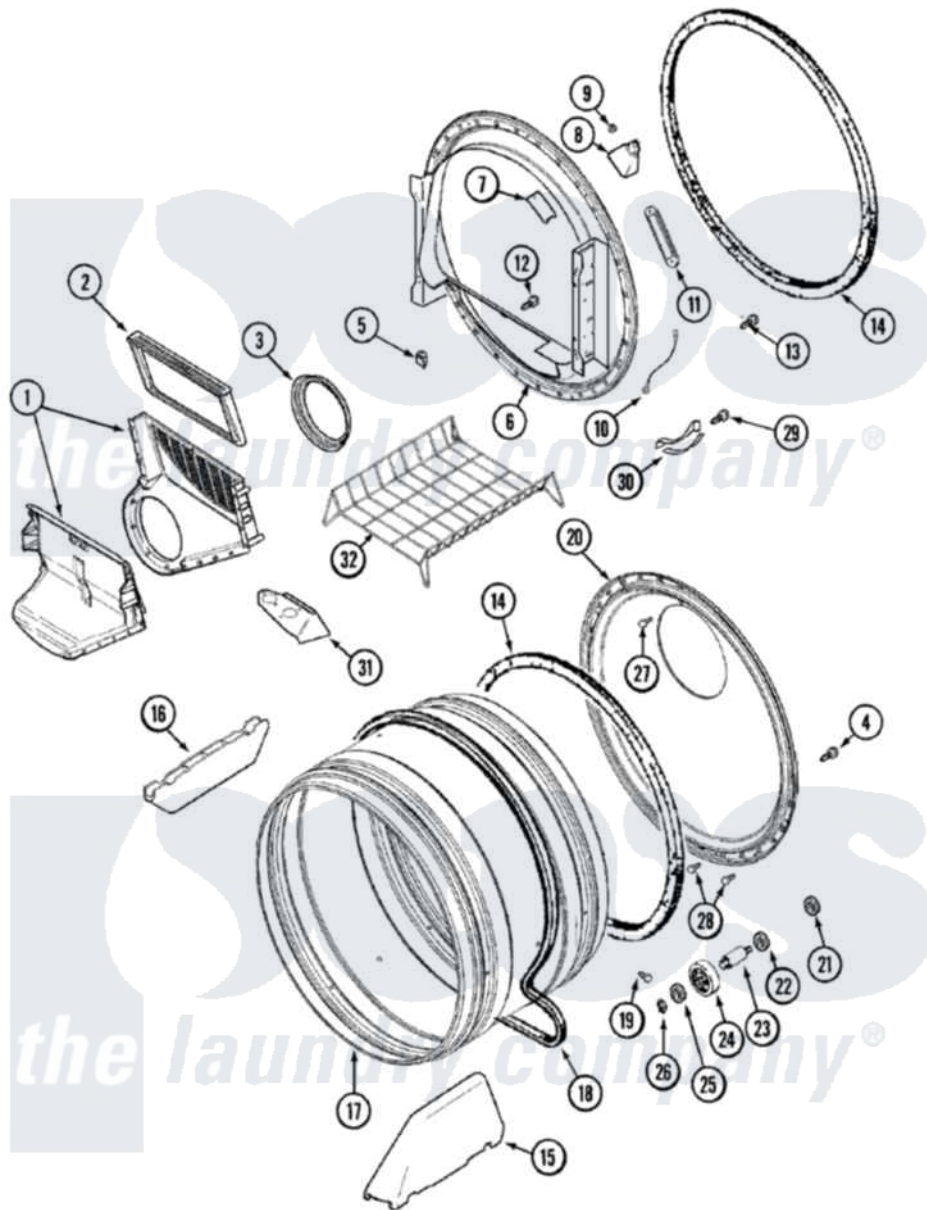

Maytag MDE7658AYW 07 - TUMBLER

Maytag Residential Maytag MDE7658AYW Dryer Parts Parts Diagram 07 - TUMBLER
 Click on the part number to view part

Item	Original Part Number	Replaced By	Status	Part Description
1	33001799			Outlet Duct Assembly Note: Outlet Duct Assembly
2	33001808			Filter, Lint
3	33001758	33002560		Seal, Blower
4	33002190			SCrew, C BraCe, BraCket, Cabinet
5	Y310376			Clip, Door Switch Harness
6	33001868			Front, Tumbler Front W/Sensor Note: Front, Tumbler
7	33001871			Screw Note: Screw, Drum Light
"	33001869			Lens, Drum Light
8	33001870		Not Available	HOLDER, LAMP (W/HOUSING) NOTE: LAMP (W/HOUSING & HOLDER)
"	22002263			Lamp
9	214872			Palnut, End Cap Note: Nut, Lamp Holder
10	211294	90767		Screw, 8A X 3/8 HeX Washer

10	211294	30707	Head Tapping
"	Y303711		Sensor Ground Wire
11	22001078	3177991	Screw
"	33001809		Sensor Bar Assembly
12	312311	312311MAY	Screw
13	33001855	33002917	Screw, No.10-16
14	33001807		Seal, Tumbler
15	33001756	33002032	Baffle
16	33001755		Baffle
17	33001889		Tumbler
18	33001777	33002535	V-Belt
19	33001788	33002973	Screw, No.9-15 X 1.00 Hx WS
20	33001801		Back, Tumbler
21	33001443		Nut, Hex
22	Y313347	312535	Washer, Vault Mounting Brk.
23	Y312948	6-3129480	Shaft- Tumbler
24	Y303373	12001541	Drum Roller/Washer Assembly--W
25	312535		Washer, Vault Mounting Brk.
26	410233	9703438	Ring-Retrn
27	210932		Screw, No.8 X 9/16 Ctsk Note: Screw, Inlet Duct
28	22001996	3370225	Screw
29	210720		Rivet, Bearing To Tumbler Fmt
30	306508		Tumbler Bearing Kit ----W
31	33001837		Cover, Thermostat
32	33001917	33001917A	Rack- Dryi