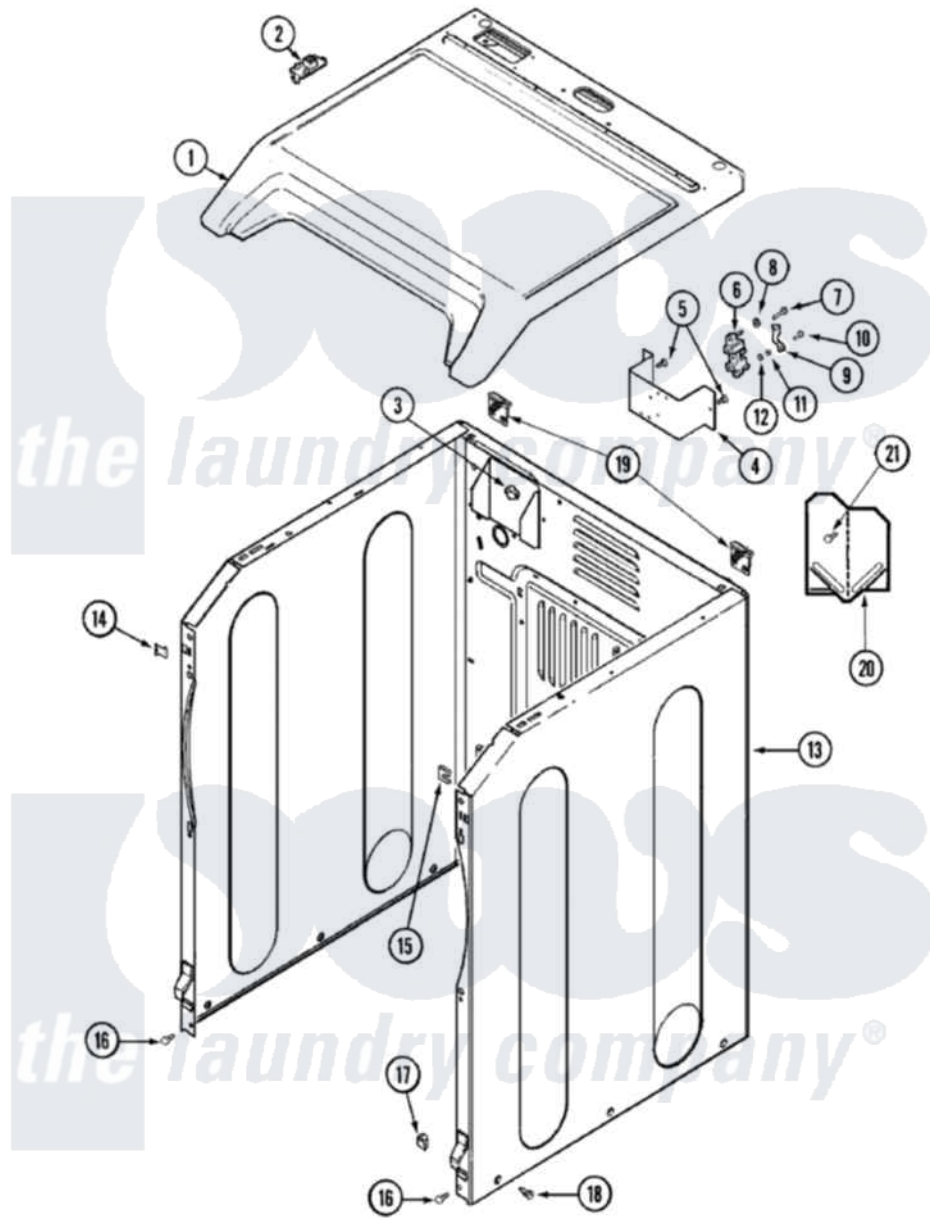

Maytag MDE7658BYQ 01 - CABINET

Maytag Residential Maytag MDE7658BYQ Dryer Parts Parts Diagram 01 - CABINET
 Click on the part number to view part

Item	Original Part Number	Replaced By	Status	Part Description
1	33002628			Cover, Top
"	22003817	3370225		Screw
2	33002599	33002891		Pin, Locator
3	Y310376			Clip, Door Switch Harness
4	33001826		Not Available	BRACKET, TERMINAL BLOCK---NA
5	22001995			Screw Note: Screw, Tumbler Front And Shroud
6	33001244			Block, Terminal
7	Y312209	W10001200		Screw
8	Y311270			Washer, Terminal Block
9	Y312184			Strap, Grounding
10	33001245			Screw---NA
11	311484	112432		Nut
12	311093			Washer, Terminal Connection
13	22003554			Cabinet Assembly
14	22002049			Clip Note: Clip, Front Panel

15	213280	204439	Screw And Fstner Assembly
16	22001995		Screw Note: Screw, Tumbler Front And Shroud
17	Y310376		Clip, Door Switch Harness
18	213007		Xfor Cabinet See Cabinet, Back
19	22004095		Hinge, Plastic
"	22001995		Screw Note: Screw, Tumbler Front And Shroud
20	33001795		Cover, Terminal Block
21	22001995		Screw Note: Screw, Tumbler Front And Shroud