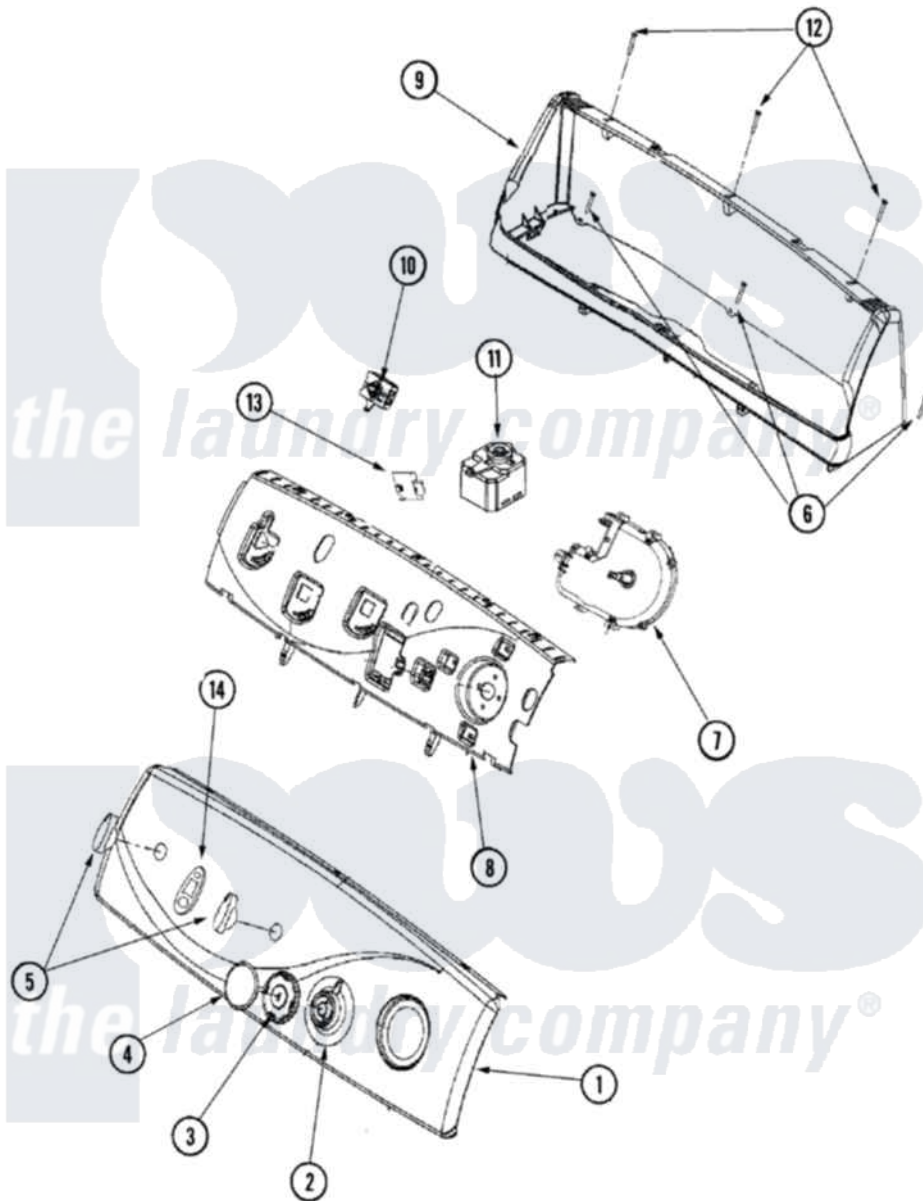

Maytag MDE7658BYQ 02 - CONTROL PANEL

Maytag [Residential Maytag MDE7658BYQ Dryer Parts](#) Parts Diagram 02 - CONTROL PANEL
 Click on the part number to view part

Item	Original Part Number	Replaced By	Status	Part Description
1	33002732		Not Available	CHIME / BUZZER
"	33002857	33002860		Facia- Con
"	33002905			Sensor Assembly
2	22004166		Not Available	TIMER DIAL SKIRT (BSQ)
3	22003952			Knob, Timer
4	22003990			Timer Cap
5	22003988	22003987		Control Knob White
6	33001855	33002917		Screw, No.10-16
7	33002803			Timer
8	33002738			Dryer Switch Support
9	22003975			Console Housing
10	33002725			4 Pos. Rotary Temp. Switch
11	33002736			On.off Switch
12	22003938	8534058		Screw
13	33001809			Sensor Bar Assembly
"	33002734			3 Light Dryness Display