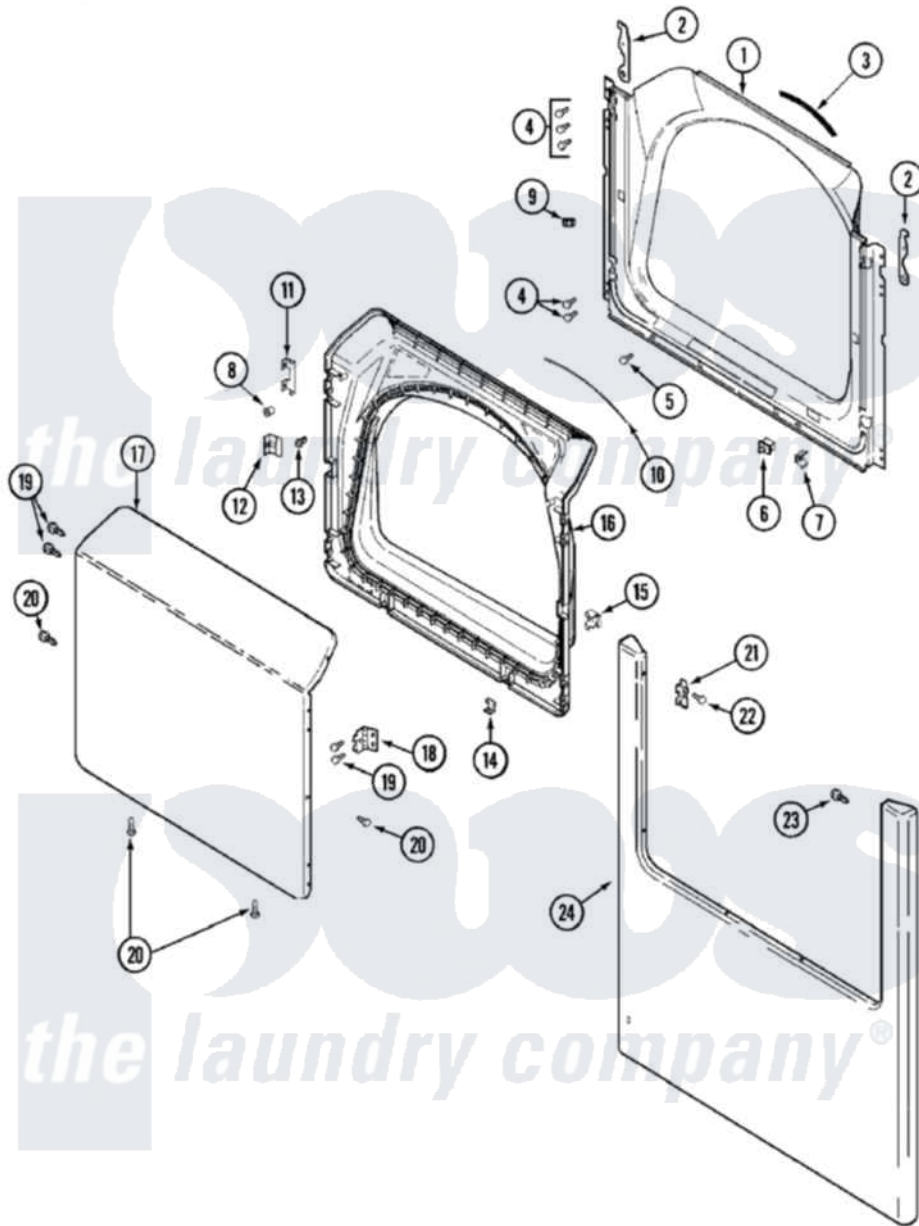

Maytag MDE7658BYQ 03 - DOOR

Maytag [Residential Maytag MDE7658BYQ Dryer Parts](#) Parts Diagram 03 - DOOR
 Click on the part number to view part

Item	Original Part Number	Replaced By	Status	Part Description
1	33002379			Shroud
2	33002597			Hook, Security
3	33001761			Strike, Door
4	22001995			Screw Note: Screw, Tumbler Front And Shroud
5	33001768			Screw, Shroud Note: Screw, Shroud And Outlet Duct
6	33001508	W10169313		Switch-Dor
7	33001760			Bracket, Hinge
8	33001771			Bushing, Inner Door
9	Y304578	LA-1003		Door Catch Kit
"	33001791	306436		Door Latch Kit--W
10	33002094			Seal, Door
11	22002038			Clip, Door
12	33001793			Bracket, Strike
13	33001761			Strike, Door
14	22002039			Clip, Door

15	33001763		Plug, Inner Door
16	33002351		Screw
"	22002063		Screw No.8-18AB Wafer Head
"	22002039		Clip, Door
"	33002397		Door, Inner/ W Seal
17	33002787		Outer Door As-Pack
"	22001817		Sheet, Sound Damper
18	33001759		Hinge, Door
19	22002062	98006631	Screw
20	33002351		Screw
21	33002349		Cover, Hinge Hole
22	33001787		Screw, Hinge Note: Screw, Hinge Hole Cover
23	22002012		Screw, Hinge Note: Screw, Hinge Bracket
24	22002836		Panel, Front