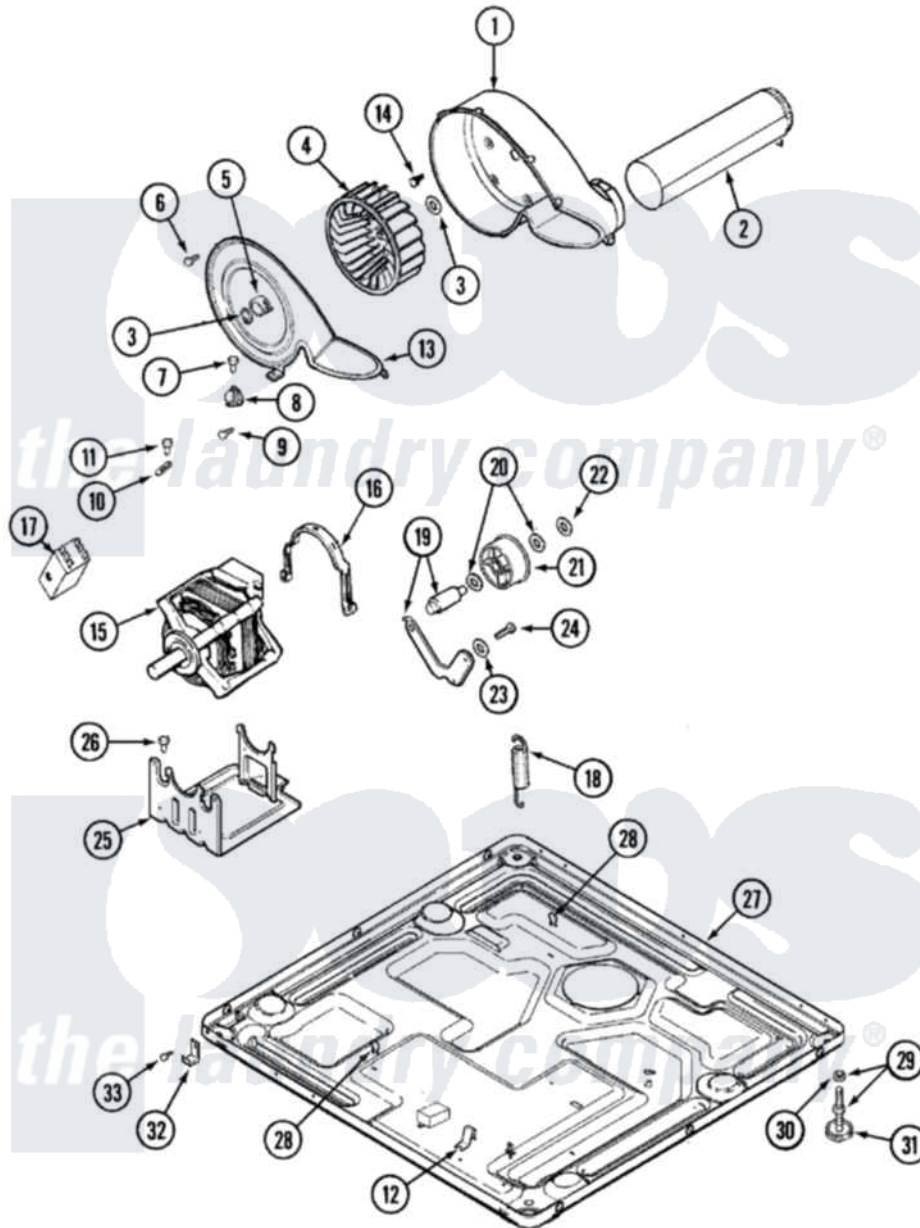

Maytag MDE7658BYQ 05 - MOTOR DRIVE

Maytag Residential Maytag MDE7658BYQ Dryer Parts Parts Diagram 05 - MOTOR DRIVE
 Click on the part number to view part

Item	Original Part Number	Replaced By	Status	Part Description
1	33001789			Housing, Blower
2	211294	90767		Screw, 8A X 3/8 HeX Washer Head Tapping
"	33001799			Outlet Duct Assembly Note: Outlet Duct Assembly
3	410233	9703438		Ring-Retr
4	33002797			Wheel, Blower
5	312967			Clamp, Blower Housing
6	33001855	33002917		Screw, No.10-16
7	Y313561			Screw----NA
8	306911			Thermostat, Multi-Temp
9	22002925	3370225		Screw
10	33001762			Fuse, Thermal
11	211294	90767		Screw, 8A X 3/8 HeX Washer Head Tapping
12	22002244			Clip, Grounding
13	33001873			Cover, Blower Housing----NA

14	Y310632	1163839	Screw
15	33002795		Motor, Drive 60Hz
16	33002221	Y015825	Clip, Motor To Motor Support
17	Y310632	1163839	Screw
18	33002157		Grommet
"	33002460	33002459	Assembly, Spring And Plug
19	33001840	6-3705180	Idler Arm
20	Y312527		Washer, Idler Shaft
21	33001783	6-3700340	Bearing- I
22	312958	354987	Ring, Retaining
23	315772		Sleeve, Idler Arm
24	Y014874		Screw, Idler Arm And Sleeve
25	33002817		Motor Support, Offset
"	Y313561		Screw---NA
26	Y313561		Screw---NA
27	33002465	Not Available	BASE, (LWR)---NA
28	410490		Spring, Retainer Wire Harness
29	Y305086		Adjustable Leg And Nut
30	Y052740	62739	Nut, Lock
31	Y314137		Foot, Rubber
32	22002239		Clip, Front Panel
33	22001995		Screw Note: Screw, Tumbler Front And Shroud