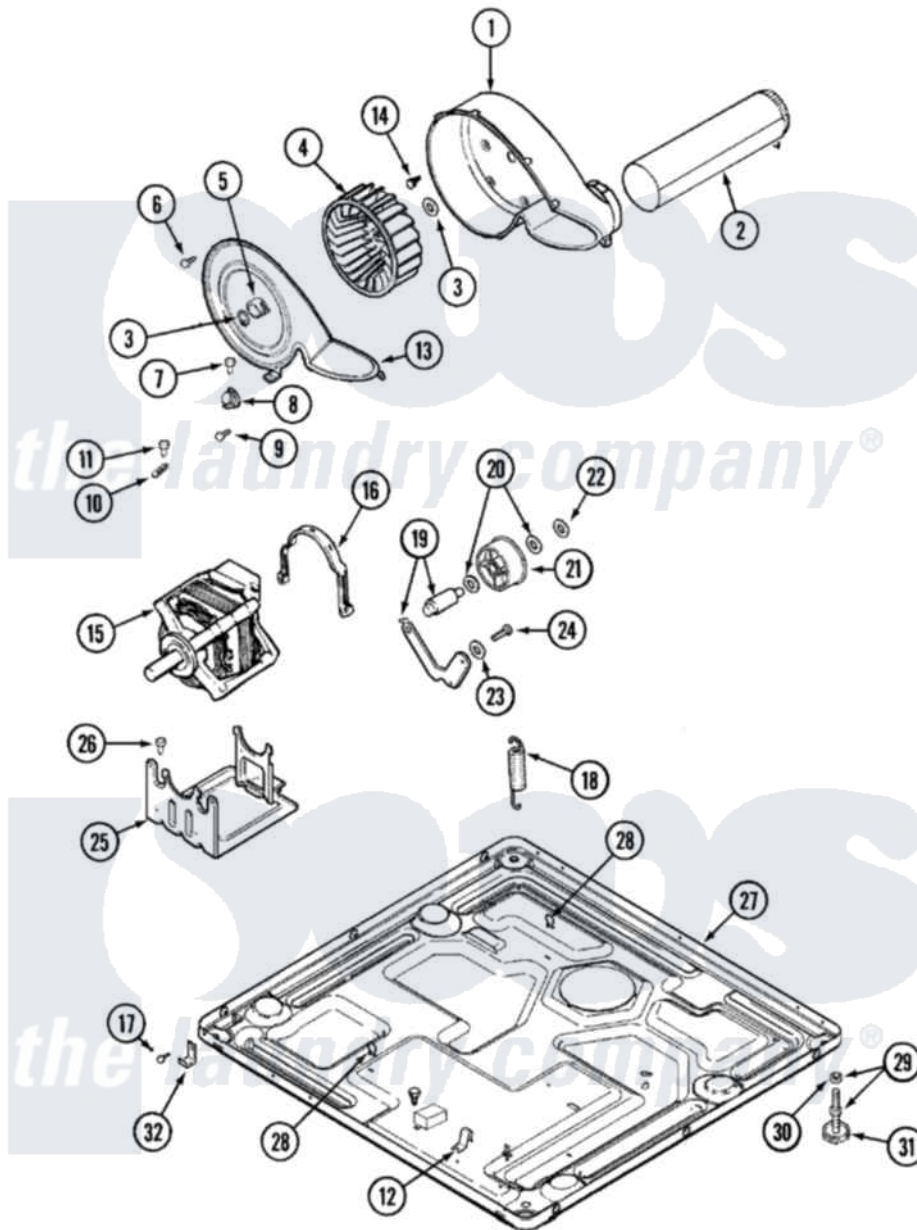

Maytag MDE7757AYQ 06 - MOTOR DRIVE

Maytag [Residential Maytag MDE7757AYQ Dryer Parts](#) Parts Diagram 06 - MOTOR DRIVE
 Click on the part number to view part

Item	Original Part Number	Replaced By	Status	Part Description
1	33001789			Housing, Blower
2	22001995			Screw Note: Screw, Tumbler Front And Shroud
"	33001800			Duct Assembly, Exhaust
3	410233	9703438		Ring-Retrn
4	33002797			Wheel, Blower
"	33001790			Wheel, Blower
5	312967			Clamp, Blower Housing
6	33001855	33002917		Screw, No.10-16
7	Y313561			Screw----NA
9	22001996	3370225		Screw
10	33001762			Fuse, Thermal
11	314848	W10116760		Screw
12	22002244			Clip, Grounding
13	33001873			Cover, Blower Housing----NA
14	314818	1163839		Screw
15	33002478			Motor

"	33002795		Motor, Drive 60Hz
16	Y015825		Clip, Motor To Motor Support
17	Y310632	1163839	Screw
18	33002460	33002459	Assembly, Spring And Plug
"	33002461		Plug For Spring
19	33001840	6-3705180	Idler Arm
20	Y312527		Washer, Idler Shaft
21	33001783	6-3700340	BearIng- I
22	312958	354987	Ring, Retaining
23	315772		Sleeve, Idler Arm
24	Y014874		Screw, Idler Arm And Sleeve
25	Y313561		Screw---NA
"	33002466	33002817	Motor Support, Offset
26	Y313561		Screw---NA
27	22003605		Base Weld Assembly
28	410490		Spring, Retainer Wire Harness
29	Y305086		Adjustable Leg And Nut
30	Y052740	62739	Nut, Lock
31	Y314137		Foot, Rubber
32	22002239		Clip, Front Panel