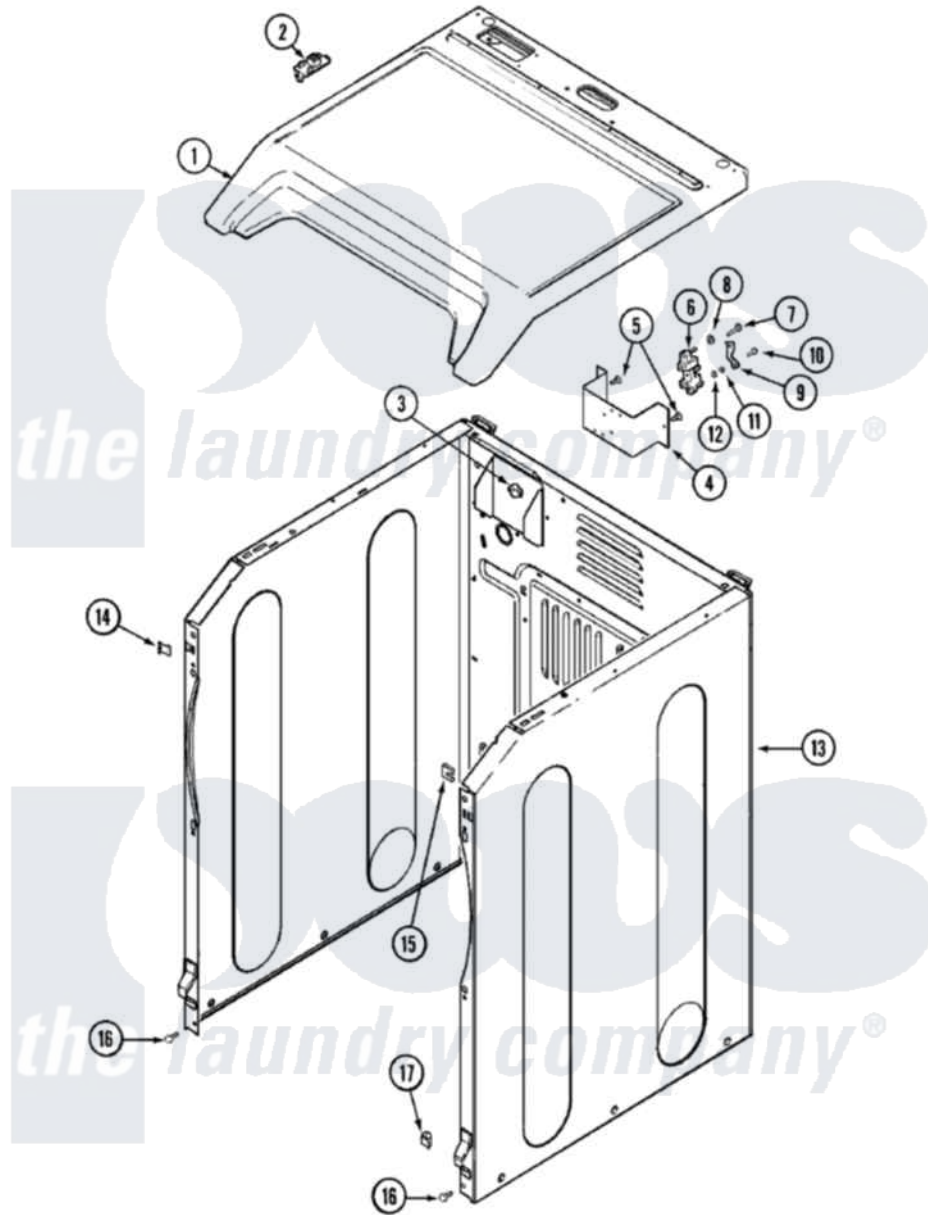

Maytag MDE7757AYW 01 - CABINET

Maytag [Residential Maytag MDE7757AYW Dryer Parts](#) Parts Diagram 01 - CABINET
 Click on the part number to view part

Item	Original Part Number	Replaced By	Status	Part Description
1	33002627			Cover, Top
2	33001872	33002891		Pin, Locator
3	Y310376			Clip, Door Switch Harness
4	33001826		Not Available	BRACKET, TERMINAL BLOCK---NA
5	22001995			Screw Note: Screw, Tumbler Front And Shroud
6	33001244			Block, Terminal
7	Y312209	W10001200		Screw
8	Y311270			Washer, Terminal Block
9	Y312184			Strap, Grounding
10	33001245			Screw---NA
13	213007			Xfor Cabinet See Cabinet, Back
"	22003639			Cabinet Assembly
14	22002049			Clip Note: Clip, Front Panel
15	213280	204439		Screw And Fstner Assembly