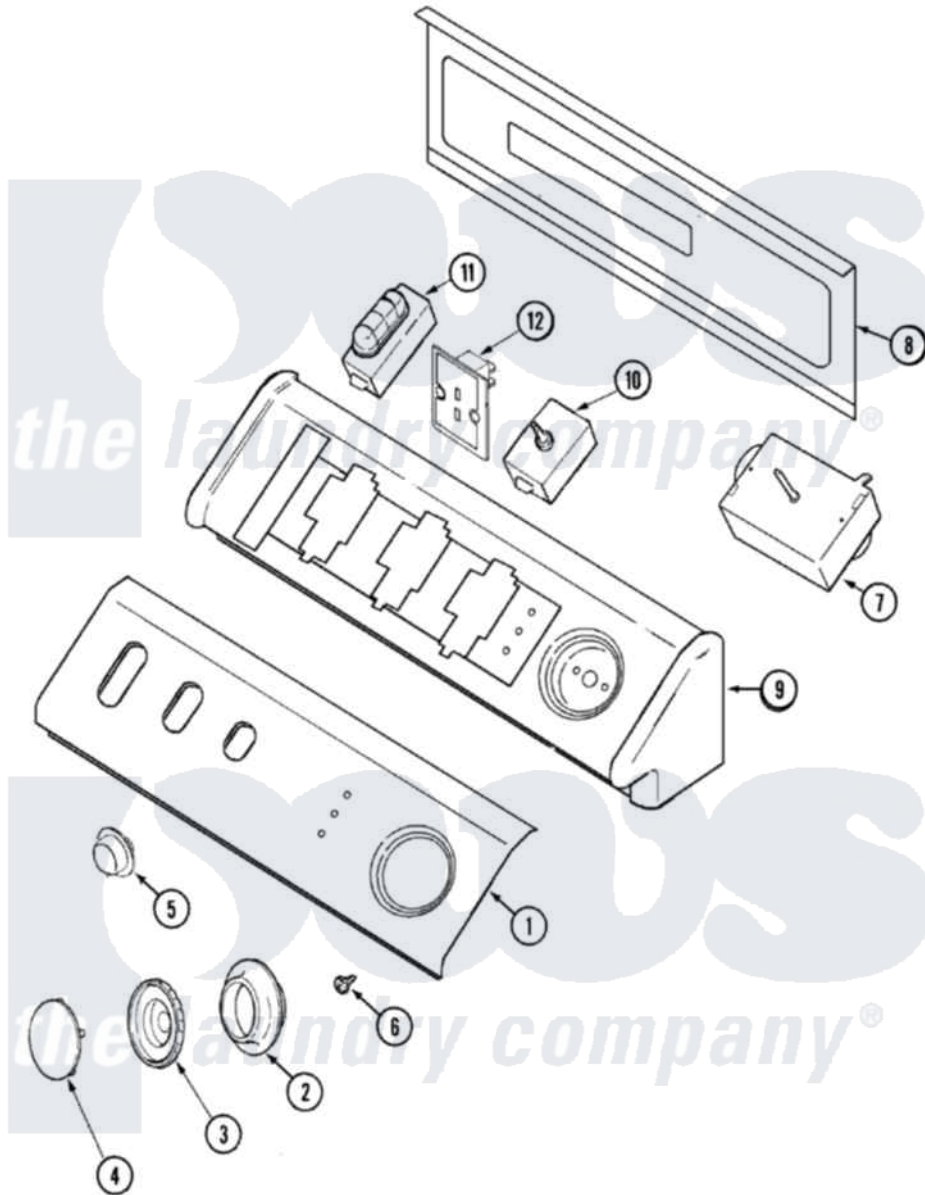

# Maytag MDE7757AYW 03 - CONTROL PANEL

Maytag [Residential Maytag MDE7757AYW Dryer Parts](#) Parts Diagram 03 - CONTROL PANEL  
 Click on the part number to view part

Item	Original Part Number	Replaced By	Status	Part Description
1	33002694	<a href="#">33002697</a>		Control Panel, Facia / White
"	Y22002339	<a href="#">8534058</a>		Screw
2	<a href="#">33001621</a>			Skirt, Timer Dial
3	<a href="#">22001659</a>			Timer Knob - Grey
4	<a href="#">22001664</a>			Timer Knob Insert/Cap
5	<a href="#">33002435</a>			Button, Push-To-Start
"	33001619	<a href="#">37001071</a>		Button, Push-To-Start
6	33001690	<a href="#">90767</a>		Screw, 8A X 3/8 HeX Washer Head Tapping
7	<a href="#">33001932</a>			Timer
8	216423	<a href="#">3370225</a>		Screw
"	22002529		Not Available	CONSOLE BACK PANEL
9	33002286		Not Available	CONSOLE (WHT)
10	33001861	<a href="#">33001618</a>		Switch- PU
11	<a href="#">33001653</a>			Switch, Temp 4 Pos
"	<a href="#">33001652</a>			Switch, Temp 4 Pos
				Drum Display Control Note: