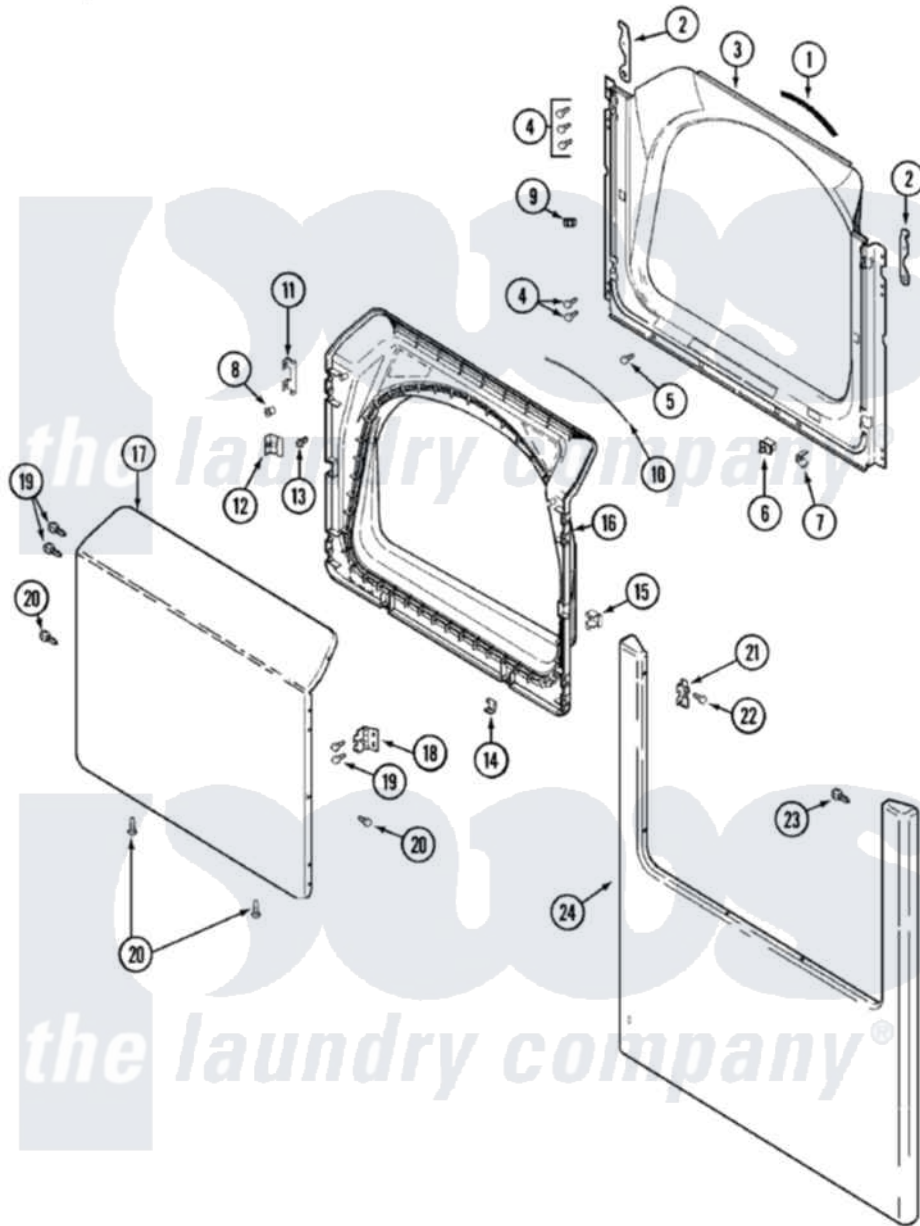

Maytag MDE7757AYW 04 - DOOR

Maytag [Residential Maytag MDE7757AYW Dryer Parts](#) Parts Diagram 04 - DOOR
 Click on the part number to view part

Item	Original Part Number	Replaced By	Status	Part Description
1	33001767			Seal, Shroud
2	33002386	33002597		Hook, Security
3	33001778			Shroud
4	22001995			Screw Note: Screw, Tumbler Front And Shroud
5	33001768			Screw, Shroud Note: Screw, Shroud And Outlet Duct
6	33001508	W10169313		Switch-Dor
7	33001760			Bracket, Hinge
8	33001771			Bushing, Inner Door
9	33001791	306436		Door Latch Kit--W
"	Y304578	LA-1003		Door Catch Kit
10	33002094			Seal, Door
11	22002038			Clip, Door
12	33001793			Bracket, Strike
13	33001761			Strike, Door
14	22002039			Clip, Door

15	33001763		Plug, Inner Door
16	22002039		Clip, Door
"	22002063		Screw No.8-18AB Wafer Head
"	33001750		Door, Inner/ W Seal
17	22001817		Sheet, Sound Damper
"	33002430	Not Available	PANEL, DOOR (WHT-W/MEDALLION)
18	33001759		Hinge, Door
19	22002062	98006631	Screw
20	22002063		Screw No.8-18AB Wafer Head
21	33001764		Cover, Hinge Hole
22	33001787		Screw, Hinge Note: Screw, Hinge Hole Cover
23	22002012		Screw, Hinge Note: Screw, Hinge Bracket
24	22002241	22002836	Panel, Front