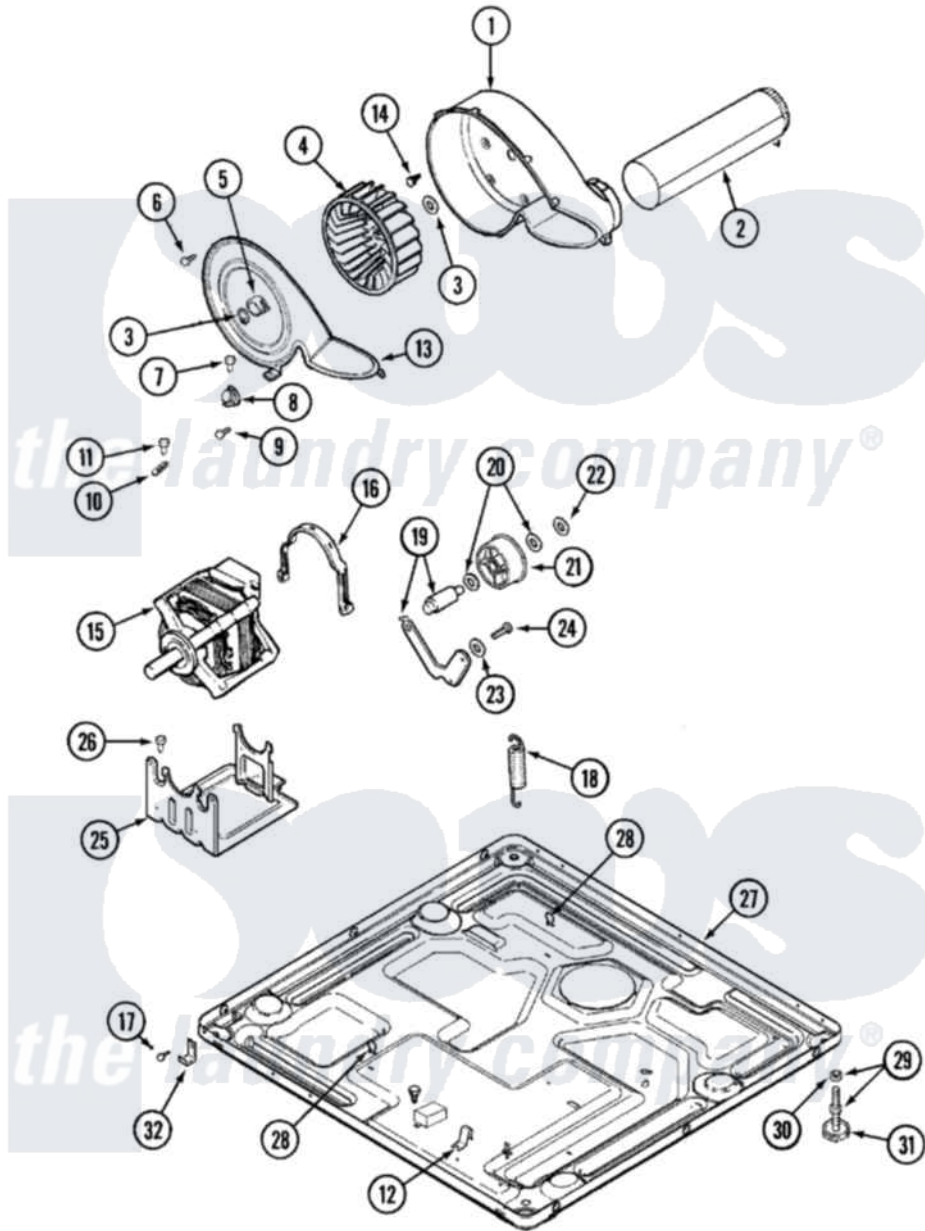

Maytag MDE7757AYW 06 - MOTOR DRIVE

Maytag [Residential Maytag MDE7757AYW Dryer Parts](#) Parts Diagram 06 - MOTOR DRIVE
 Click on the part number to view part

Item	Original Part Number	Replaced By	Status	Part Description
1	33001789			Housing, Blower
2	22001995			Screw Note: Screw, Tumbler Front And Shroud
"	33001800			Duct Assembly, Exhaust
3	410233	9703438		Ring-Retrn
4	33002797			Wheel, Blower
"	33001790			Wheel, Blower
5	312967			Clamp, Blower Housing
6	33001855	33002917		Screw, No.10-16
7	Y313561			Screw----NA
9	22001996	3370225		Screw
10	33001762			Fuse, Thermal
11	314848	W10116760		Screw
12	22002244			Clip, Grounding
13	33001873			Cover, Blower Housing----NA
14	314818	1163839		Screw
15	33002478			Motor

"	33002795		Motor, Drive 60Hz
16	Y015825		Clip, Motor To Motor Support
17	Y310632	1163839	Screw
18	33002460	33002459	Assembly, Spring And Plug
"	33002461		Plug For Spring
19	33001840	6-3705180	Idler Arm
20	Y312527		Washer, Idler Shaft
21	33001783	6-3700340	BearIng- I
22	312958	354987	Ring, Retaining
23	315772		Sleeve, Idler Arm
24	Y014874		Screw, Idler Arm And Sleeve
25	Y313561		Screw---NA
"	33002466	33002817	Motor Support, Offset
26	Y313561		Screw---NA
27	22003605		Base Weld Assembly
28	410490		Spring, Retainer Wire Harness
29	Y305086		Adjustable Leg And Nut
30	Y052740	62739	Nut, Lock
31	Y314137		Foot, Rubber
32	22002239		Clip, Front Panel