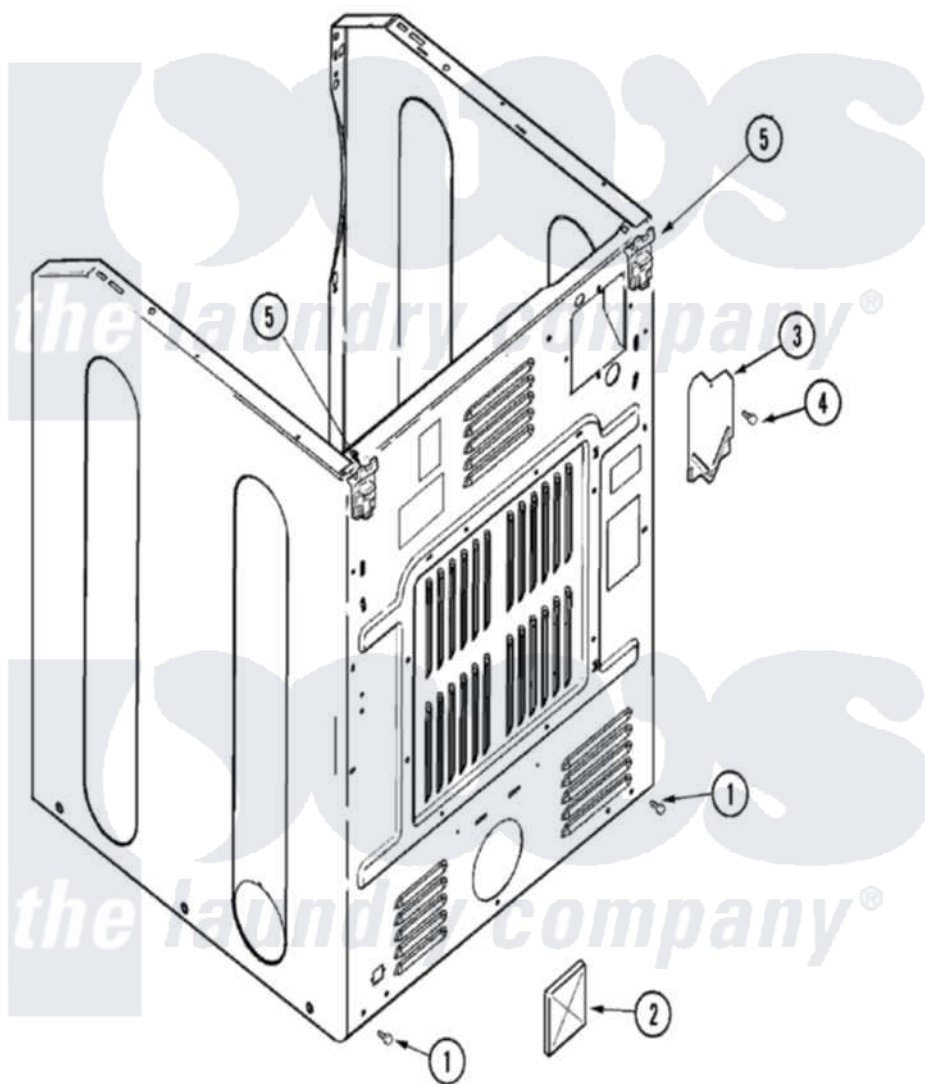

Maytag MDE7758AYQ 02 - CABINET-REAR

Maytag [Residential Maytag MDE7758AYQ Dryer Parts](#) Parts Diagram 02 - CABINET-REAR
 Click on the part number to view part

Item	Original Part Number	Replaced By	Status	Part Description
1	22001995			Screw Note: Screw, Tumbler Front And Shroud
2	33001702			Flap, Pipe
3	33001795			Cover, Terminal Block
4	22001995			Screw Note: Screw, Tumbler Front And Shroud
5	22003367	22004095		Hinge, Plastic
"	22001995			Screw Note: Screw, Tumbler Front And Shroud