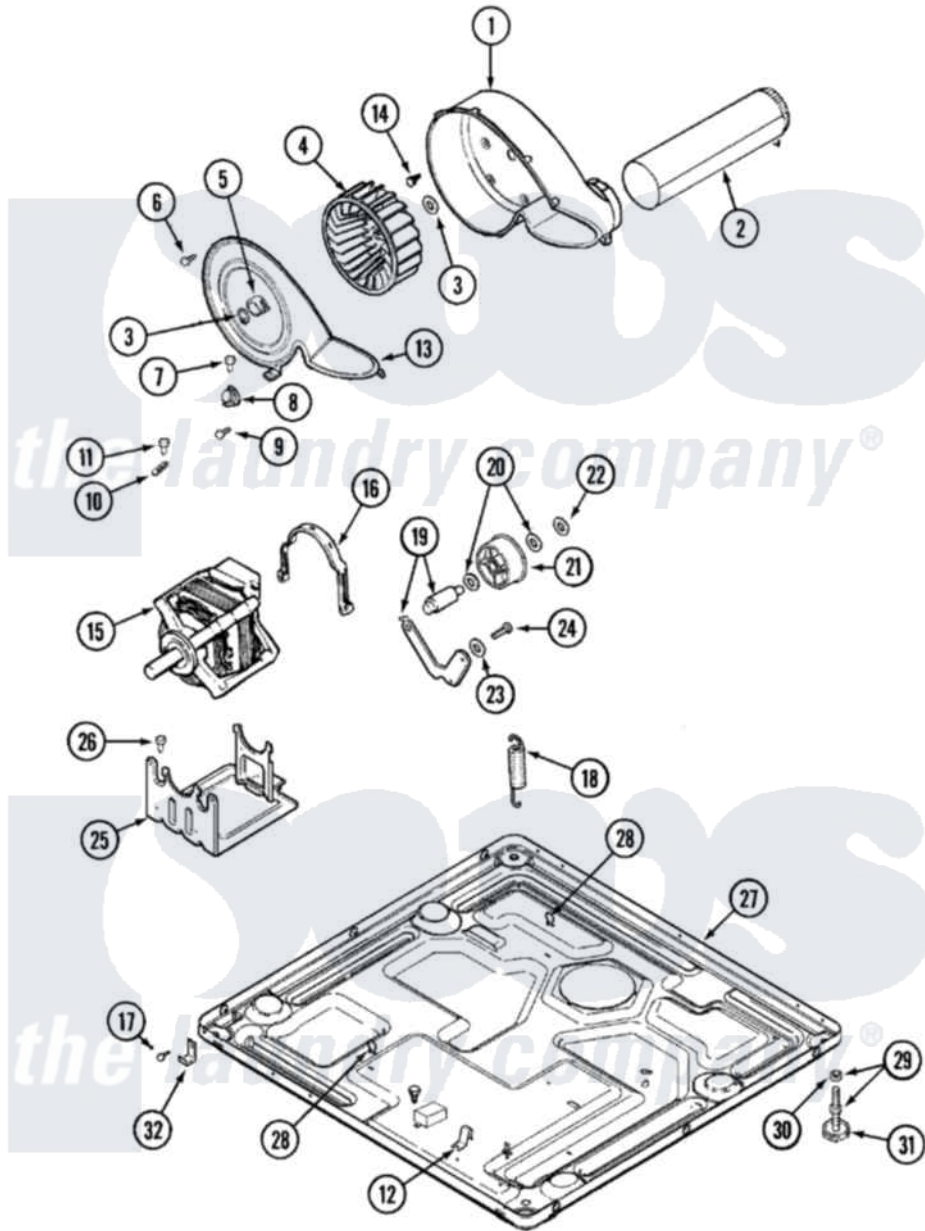

Maytag MDE7758AYQ 05 - MOTOR DRIVE

Maytag [Residential Maytag MDE7758AYQ Dryer Parts](#) Parts Diagram 05 - MOTOR DRIVE
 Click on the part number to view part

Item	Original Part Number	Replaced By	Status	Part Description
1	33001789			Housing, Blower
2	22001995			Screw Note: Screw, Tumbler Front And Shroud
"	33001800			Duct Assembly, Exhaust
3	410233	9703438		Ring-Retrn
4	33002797			Wheel, Blower
"	33001790			Wheel, Blower
5	312967			Clamp, Blower Housing
6	33001855	33002917		Screw, No.10-16
7	Y313561			Screw----NA
8	306911			Thermostat, Multi-Temp
9	22001996	3370225		Screw
10	33001762			Fuse, Thermal
11	314848	W10116760		Screw
12	22002244			Clip, Grounding
13	33001873			Cover, Blower Housing----NA
14	314818	1163839		Screw

15	33002795		Motor, Drive 60Hz
"	33002478		Motor
16	Y015825		Clip, Motor To Motor Support
17	Y310632	1163839	Screw
18	33002460	33002459	Assembly, Spring And Plug
"	33002461		Plug For Spring
19	33001840	6-3705180	Idler Arm
20	Y312527		Washer, Idler Shaft
21	33001783	6-3700340	Bearing- I
22	312958	354987	Ring, Retaining
23	315772		Sleeve, Idler Arm
24	Y014874		Screw, Idler Arm And Sleeve
25	33002466	33002817	Motor Support, Offset
"	Y313561		Screw----NA
26	Y313561		Screw----NA
27	33002465		Not Available
			BASE, (LWR)----NA
28	410490		Spring, Retainer Wire Harness
29	Y305086		Adjustable Leg And Nut
30	Y052740	62739	Nut, Lock
31	Y314137		Foot, Rubber
32	22002239		Clip, Front Panel