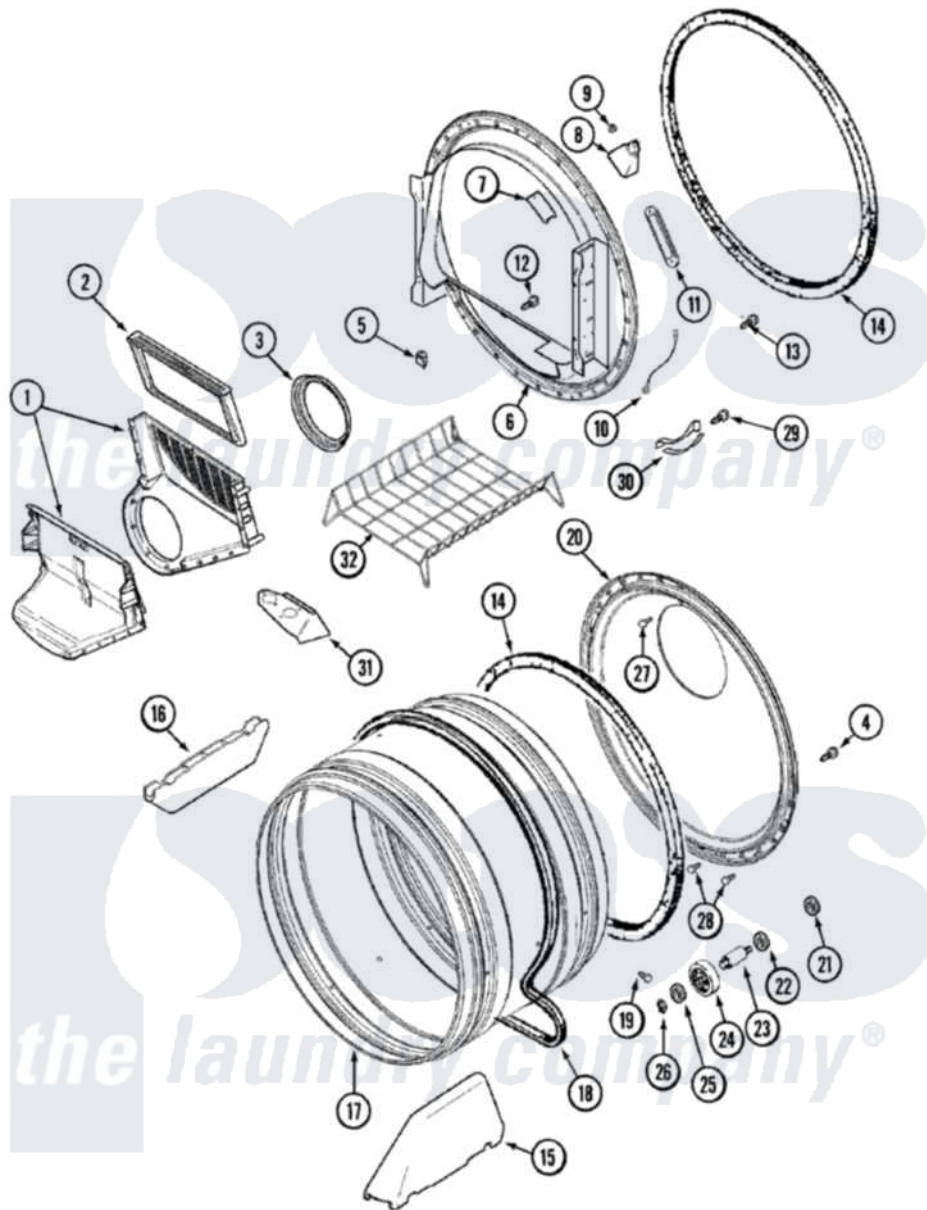

Maytag MDE7758AYQ 07 - TUMBLER

Maytag Residential Maytag MDE7758AYQ Dryer Parts Parts Diagram 07 - TUMBLER
 Click on the part number to view part

Item	Original Part Number	Replaced By	Status	Part Description
1	33001799			Outlet Duct Assembly Note: Outlet Duct Assembly
2	33001808			Filter, Lint
3	33001758	33002560		Seal, Blower
4	33002190			SCrew, C BraCe, BraCket, Cabinet
5	Y310376			Clip, Door Switch Harness
6	33001868			Front, Tumbler Front W/Sensor Note: Front, Tumbler
7	33001871			Screw Note: Screw, Drum Light
"	33001869			Lens, Drum Light
8	33001870		Not Available	HOLDER, LAMP (W/HOUSING) NOTE: LAMP (W/HOUSING & HOLDER)
"	22002263			Lamp
9	214872			Palnut, End Cap Note: Nut, Lamp Holder
10	211294	90767		Screw, 8A X 3/8 HeX Washer

10	211294	30707	Head Tapping
"	Y303711		Sensor Ground Wire
11	33001809		Sensor Bar Assembly
"	22001078	3177991	Screw
12	312311	312311MAY	Screw
13	33001855	33002917	Screw, No.10-16
14	33001807		Seal, Tumbler
15	33001756	33002032	Baffle
16	33001755		Baffle
17	33001889		Tumbler
"	33002779		Tumbler Back And Seal As-Pack
18	33001777	33002535	V-Belt
19	33001788	33002973	Screw, No.9-15 X 1.00 Hx WS
20	33001801		Back, Tumbler
21	33001443		Nut, Hex
22	Y313347	312535	Washer, Vault Mounting Brk.
23	Y312948	6-3129480	Shaft- Tumbler
24	Y303373	12001541	Drum Roller/Washer Assembly--W
25	312535		Washer, Vault Mounting Brk.
26	410233	9703438	Ring-Retrn
27	210932		Screw, No.8 X 9/16 Ctsk Note: Screw, Inlet Duct
28	22001996	3370225	Screw
29	210720		Rivet, Bearing To Tumbler Fmt
30	306508		Tumbler Bearing Kit ----W
32	33001917	33001917A	Rack- Dryi