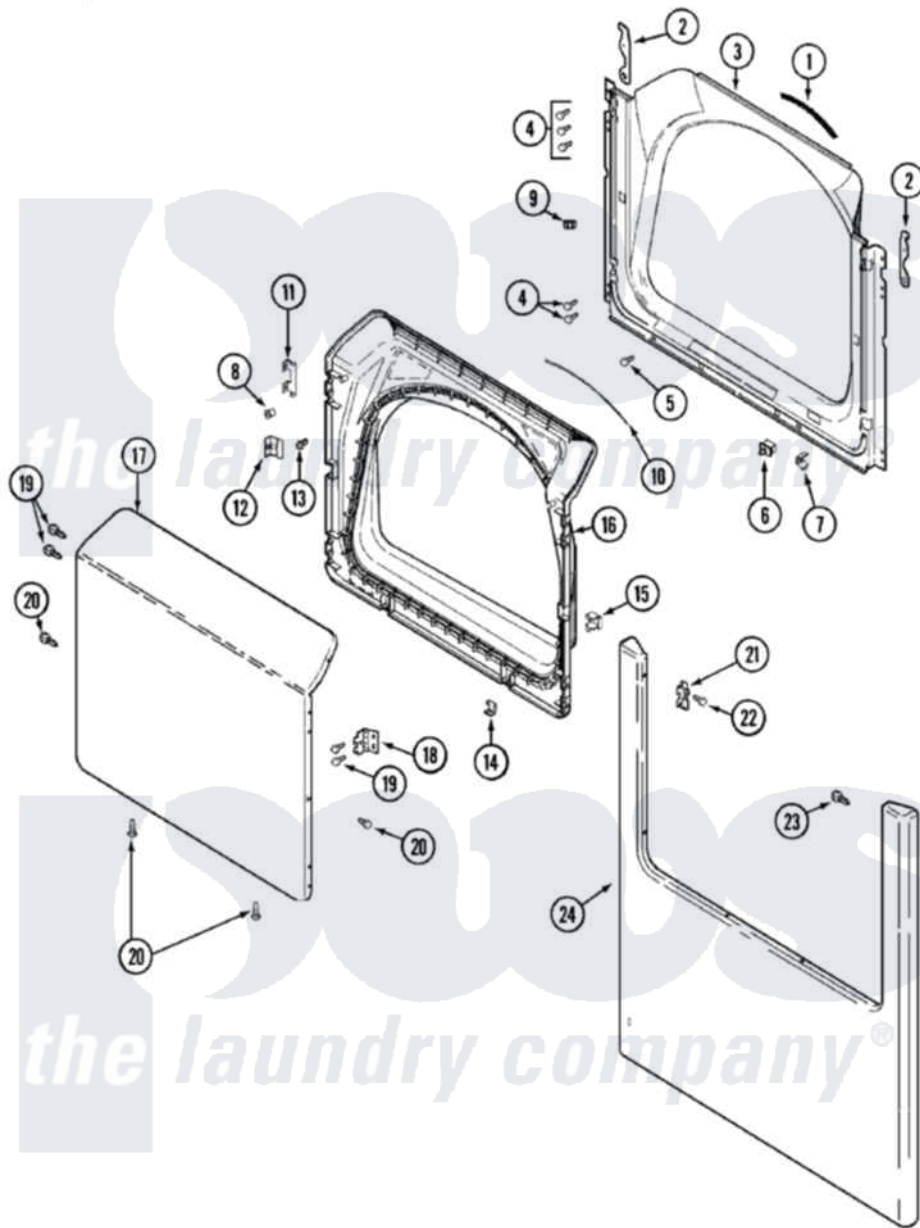

Maytag MDE7758AYW 04 - DOOR

Maytag [Residential Maytag MDE7758AYW Dryer Parts](#) Parts Diagram 04 - DOOR
 Click on the part number to view part

Item	Original Part Number	Replaced By	Status	Part Description
2	33002386	33002597		Hook, Security
4	22001995			Screw Note: Screw, Tumbler Front And Shroud
5	33001768			Screw, Shroud Note: Screw, Shroud And Outlet Duct
6	33001508	W10169313		Switch-Dor
7	33001760			Bracket, Hinge
8	33001771			Bushing, Inner Door
9	33001791	306436		Door Latch Kit--W
"	Y304578	LA-1003		Door Catch Kit
10	33002094			Seal, Door
11	22002038			Clip, Door
12	33001793			Bracket, Strike
13	33001761			Strike, Door
14	22002039			Clip, Door
15	33001763			Plug, Inner Door
16	22002039			Clip, Door

"	22002063		Screw No.8-18AB Wafer Head
"	33001750		Door, Inner/ W Seal
17	22001817		Sheet, Sound Damper
"	33002430	Not Available	PANEL, DOOR (WHT-W/MEDALLION)
18	33001759		Hinge, Door
19	22002062	98006631	Screw
20	22002063		Screw No.8-18AB Wafer Head
21	33001764		Cover, Hinge Hole
22	33001787		Screw, Hinge Note: Screw, Hinge Hole Cover
23	22002012		Screw, Hinge Note: Screw, Hinge Bracket
24	22002241	22002836	Panel, Front