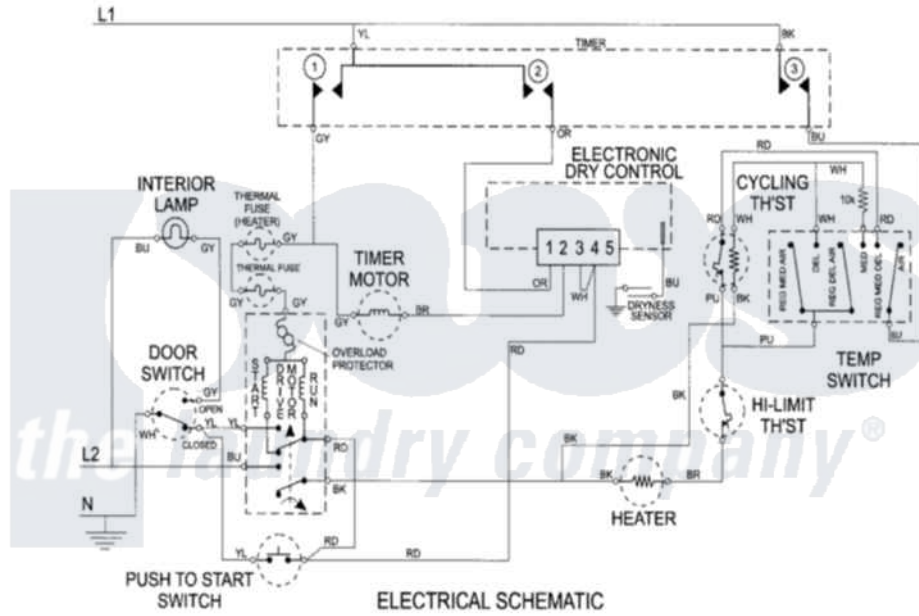

# Maytag MDE7758AYW 09 - WIRING INFORMATION

Maytag Residential Maytag MDE7758AYW Dryer Parts Parts Diagram 09 - WIRING INFORMATION  
 Click on the part number to view part

Item	Original Part Number	Replaced By	Status	Part Description
NI	15002677		Not Available	WIRING INFORMATION