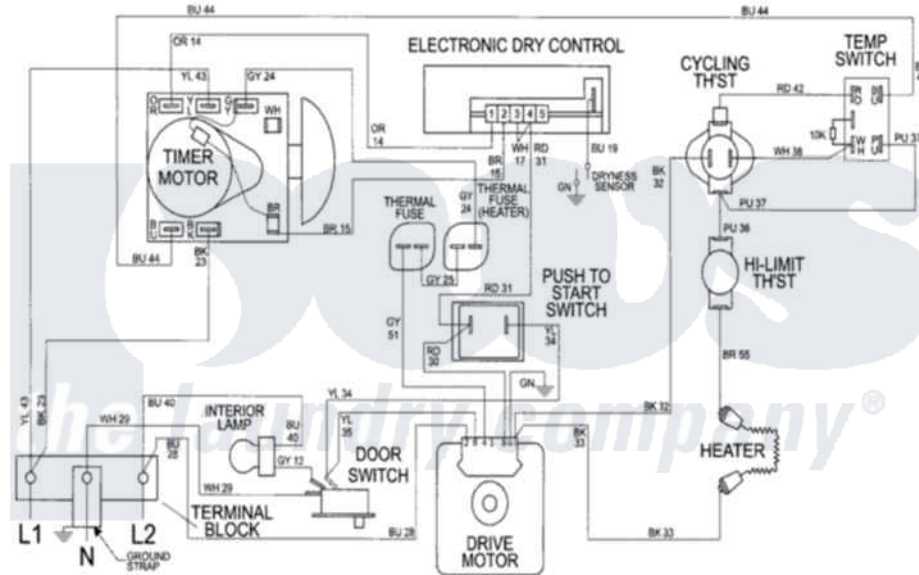

# Maytag MDE7758AYW 09 - WIRING INFORMATION

Maytag Residential Maytag MDE7758AYW Dryer Parts Parts Diagram 09 - WIRING INFORMATION  
 Click on the part number to view part

Item	Original Part Number	Replaced By	Status	Part Description
NI	15002677		Not Available	WIRING INFORMATION