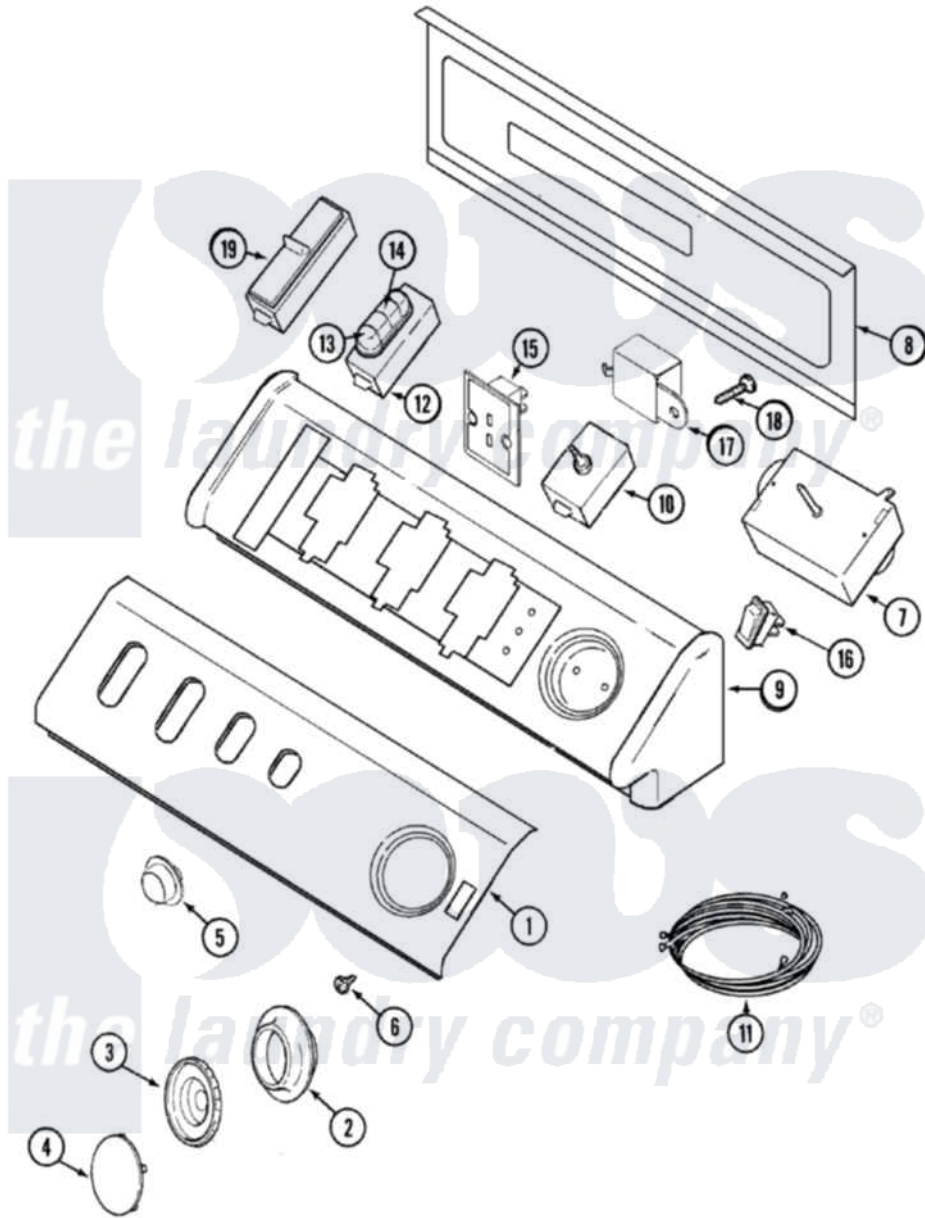

Maytag MDE8000AYQ 01 - CONTROL PANEL

Maytag [Residential Maytag MDE8000AYQ Dryer Parts](#) Parts Diagram 01 - CONTROL PANEL
 Click on the part number to view part

Item	Original Part Number	Replaced By	Status	Part Description
1	33002331	33002423		Panel, Control
"	Y22002339	8534058		Screw
2	33002346			Skirt, Timer Dial
3	22001659			Timer Knob - Grey
4	33002347			Timer Knob Insert/Cap
5	33002435			Button, Push-To-Start
6	33001690	90767		Screw, 8A X 3/8 HeX Washer Head Tapping
7	33001730			Timer
8	22002529		Not Available	CONSOLE BACK PANEL
"	216423	3370225		Screw
9	33002327	37001115		Console
10	33002356	33001618		Switch- PU
11	33002419			Wire Harness, Main
12	33002415	33002414		Switch, Option 4 Pos
13	22002697			Button, Switch
14	22002698	22003875		Button- SW

15	33002400		Not Available	DRYNESS DISPLAY CONTROL (BSQ)
16	33002418			2 Pos. Rocker Switch
17	33001848			Signal, End Of Cycle
18	33001860	W10116760		Screw
19	33002338	33001656		Switch, Temp Note: Switch, Inf. Temp
20	22001948			Lens, Indicator Light
"	22001403			Light, Indicator
21	33002555		Not Available	MANUAL, USE & CARE (FRCH)
"	33002411			Manual, Use And Care