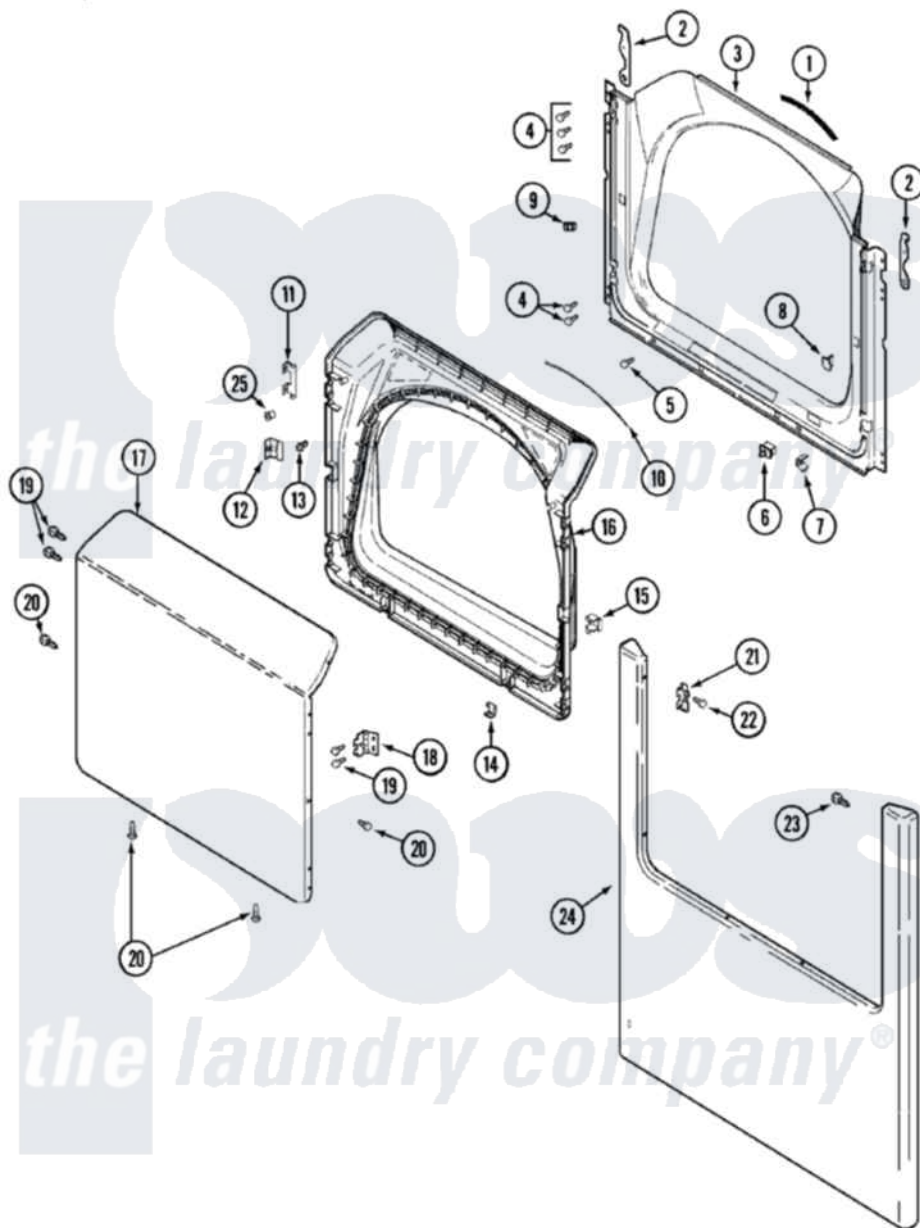

Maytag MDE8000AYQ 02 - DOOR

Maytag [Residential Maytag MDE8000AYQ Dryer Parts](#) Parts Diagram 02 - DOOR
 Click on the part number to view part

Item	Original Part Number	Replaced By	Status	Part Description
1	33001767			Seal, Shroud
2	33002386	33002597		Hook, Security
3	33002379			Shroud
4	22001995			Screw Note: Screw, Tumbler Front And Shroud
5	33001768			Screw, Shroud Note: Screw, Shroud And Outlet Duct
6	33001508	W10169313		Switch-Dor
7	33001760			Bracket, Hinge
8	33001174	LA-1003		Door Catch Kit
9	33001791	306436		Door Latch Kit--W
"	Y304578	LA-1003		Door Catch Kit
10	33002094			Seal, Door
11	22002038			Clip, Door
12	33001793			Bracket, Strike
13	33001761			Strike, Door
14	22002039			Clip, Door

15	33001763		Plug, Inner Door
16	33002397		Door, Inner/ W Seal
17	22001817		Sheet, Sound Damper
"	33002431		Panel, Door
18	33001759		Hinge, Door
19	22002062	98006631	Screw
20	33002351		Screw
21	33002349		Cover, Hinge Hole
22	33001787		Screw, Hinge Note: Screw, Hinge Hole Cover
23	22002012		Screw, Hinge Note: Screw, Hinge Bracket
24	33002396	Not Available	PANEL, FRONT (BSQ)
25	33001771		Bushing, Inner Door