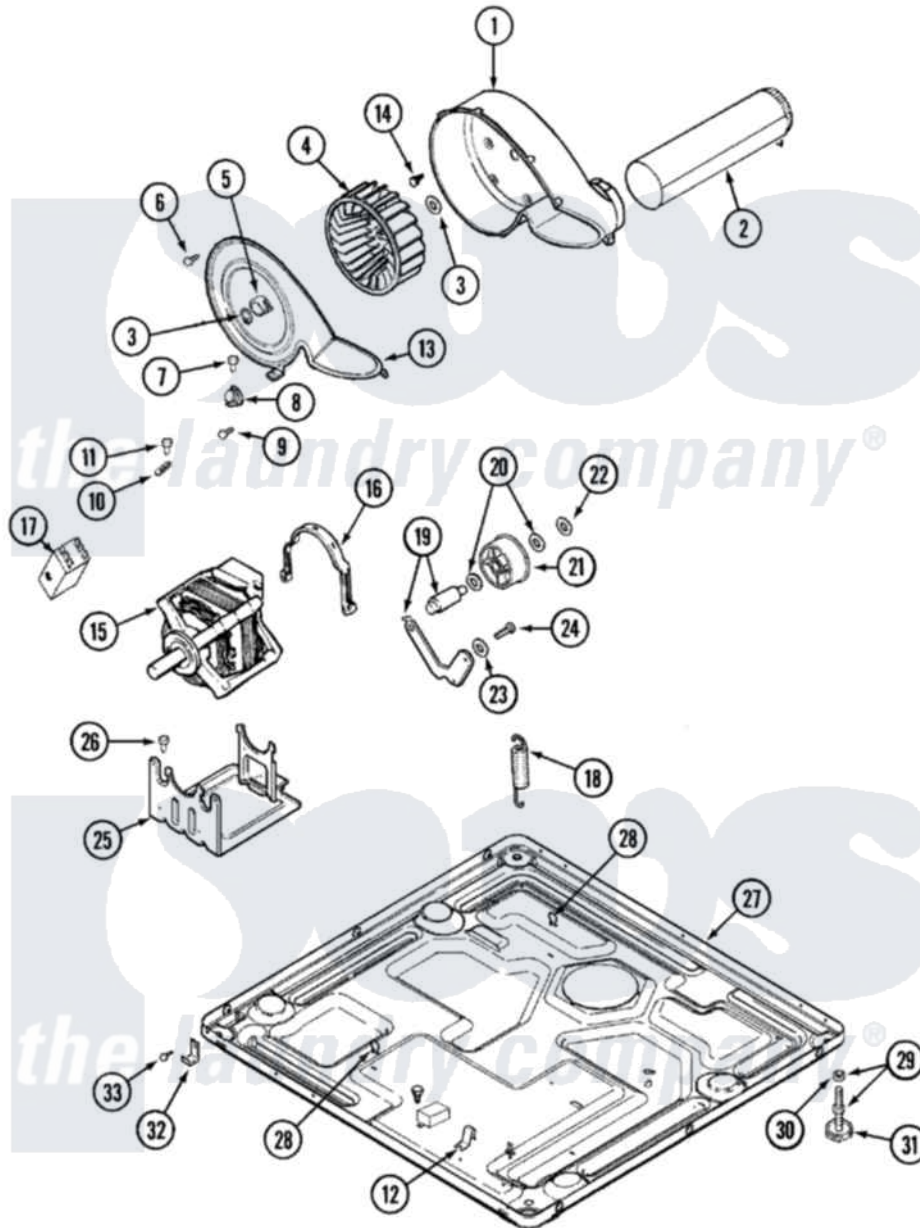

# Maytag MDE8000AYQ 04 - MOTOR DRIVE

Maytag Residential Maytag MDE8000AYQ Dryer Parts Parts Diagram 04 - MOTOR DRIVE  
 Click on the part number to view part

Item	Original Part Number	Replaced By	Status	Part Description
1	<a href="#">33001789</a>			Housing, Blower
2	<a href="#">22001995</a>			Screw Note: Screw, Tumbler Front And Shroud
"	<a href="#">33001800</a>			Duct Assembly, Exhaust
3	410233	<a href="#">9703438</a>		Ring-Retrn
4	<a href="#">33001790</a>			Wheel, Blower
5	<a href="#">312967</a>			Clamp, Blower Housing
6	33001855	<a href="#">33002917</a>		Screw, No.10-16
7	<a href="#">Y313561</a>			Screw---NA
8	<a href="#">306911</a>			Thermostat, Multi-Temp
"	<a href="#">33002409</a>			Thermostat, Ultra Care
9	22001996	<a href="#">3370225</a>		Screw
10	<a href="#">33001762</a>			Fuse, Thermal
11	314848	<a href="#">W10116760</a>		Screw
12	<a href="#">22002244</a>			Clip, Grounding
13	33001796	<a href="#">33002711</a>		Cover, Blower Housing
14	314818	<a href="#">1163839</a>		Screw