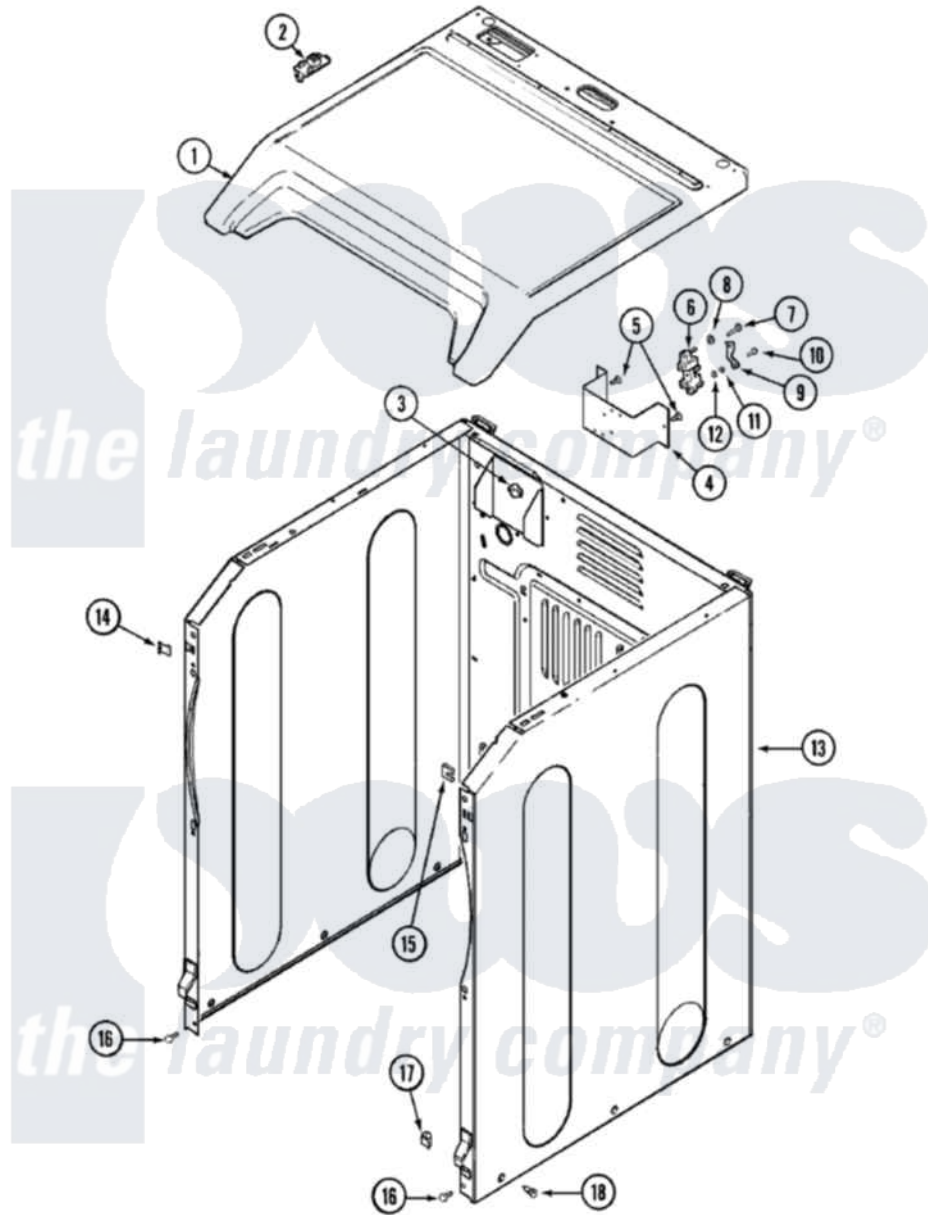

# Maytag MDE8000AYW 01 - CABINET

Maytag [Residential Maytag MDE8000AYW Dryer Parts](#) Parts Diagram 01 - CABINET  
 Click on the part number to view part

Item	Original Part Number	Replaced By	Status	Part Description
1	<a href="#">33001865</a>			Cover, Top
2	33001872	<a href="#">33002891</a>		Pin, Locator
3	<a href="#">Y310376</a>			Clip, Door Switch Harness
4	33001826		Not Available	BRACKET, TERMINAL BLOCK---NA
5	<a href="#">22001995</a>			Screw Note: Screw, Tumbler Front And Shroud
6	<a href="#">33001244</a>			Block, Terminal
7	Y312209	<a href="#">W10001200</a>		Screw
8	<a href="#">Y311270</a>			Washer, Terminal Block
9	<a href="#">Y312184</a>			Strap, Grounding
10	<a href="#">33001245</a>			Screw---NA
11	311484	<a href="#">112432</a>		Nut
12	<a href="#">311093</a>			Washer, Terminal Connection
13	22002548	<a href="#">22003639</a>		Cabinet Assembly
14	<a href="#">22002049</a>			Clip Note: Clip, Front Panel
15	213280	<a href="#">204439</a>		Screw And Fstner Assembly

16 [22001995](#)

Screw Note: Screw, Tumbler  
Front And Shroud

17 [Y310376](#)

Clip, Door Switch Harness

18 [213007](#)

Xfor Cabinet See Cabinet,  
Back