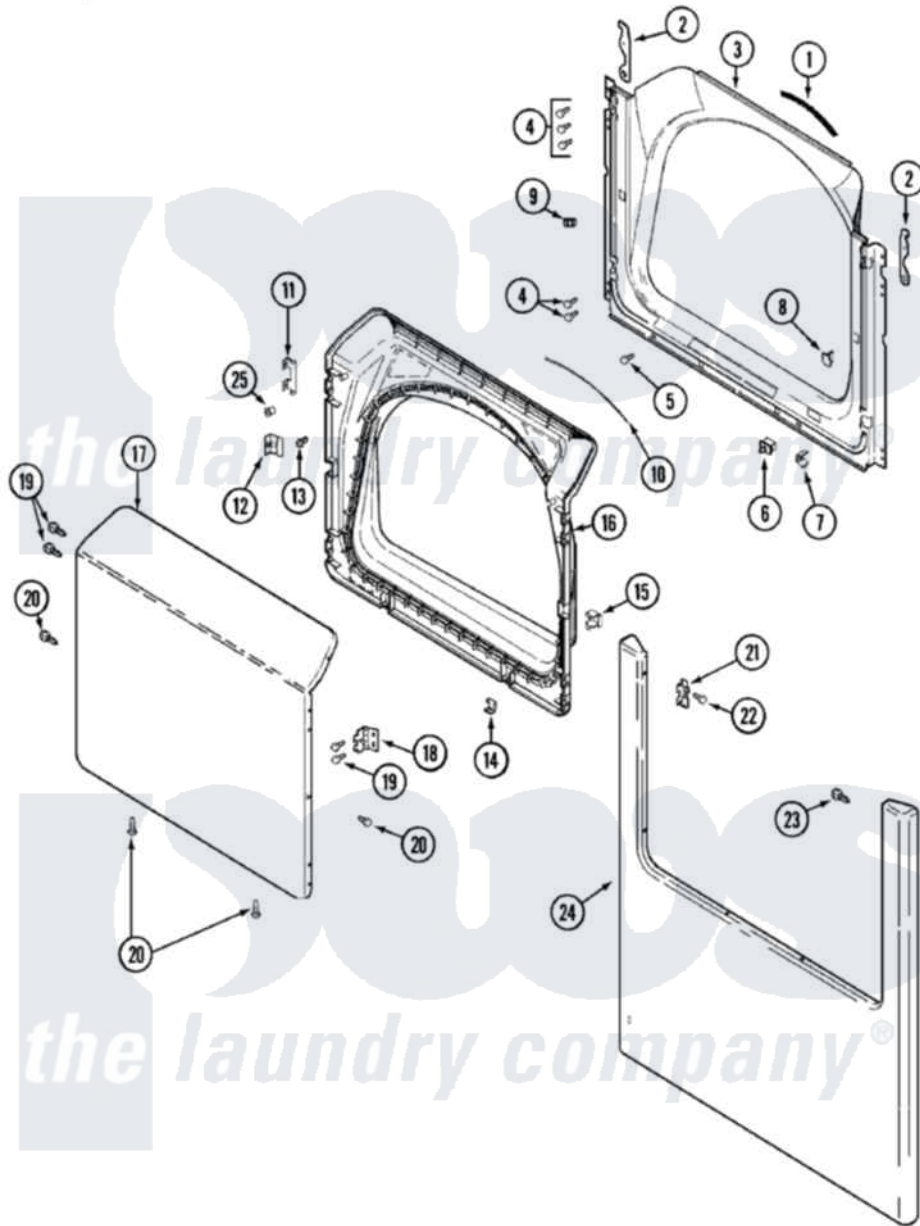

# Maytag MDE8000AYW 04 - DOOR

Maytag [Residential Maytag MDE8000AYW Dryer Parts](#) Parts Diagram 04 - DOOR  
 Click on the part number to view part

Item	Original Part Number	Replaced By	Status	Part Description
1	<a href="#">33001767</a>			Seal, Shroud
2	33002386	<a href="#">33002597</a>		Hook, Security
3	<a href="#">33001778</a>			Shroud
4	<a href="#">22001995</a>			Screw Note: Screw, Tumbler Front And Shroud
5	<a href="#">33001768</a>			Screw, Shroud Note: Screw, Shroud And Outlet Duct
6	33001508	<a href="#">W10169313</a>		Switch-Dor
7	<a href="#">33001760</a>			Bracket, Hinge
8	33001174	<a href="#">LA-1003</a>		Door Catch Kit
9	33001791	<a href="#">306436</a>		Door Latch Kit--W
"	Y304578	<a href="#">LA-1003</a>		Door Catch Kit
10	<a href="#">33002094</a>			Seal, Door
11	<a href="#">22002038</a>			Clip, Door
12	<a href="#">33001793</a>			Bracket, Strike
13	<a href="#">33001761</a>			Strike, Door
14	<a href="#">22002039</a>			Clip, Door

15	<a href="#">33001763</a>		Plug, Inner Door
16	<a href="#">33001750</a>		Door, Inner/ W Seal
17	<a href="#">22001817</a>		Sheet, Sound Damper
"	33002430	Not Available	PANEL, DOOR (WHT-W/MEDALLION)
18	<a href="#">33001759</a>		Hinge, Door
19	22002062	<a href="#">98006631</a>	Screw
20	<a href="#">22002063</a>		Screw No.8-18AB Wafer Head
21	<a href="#">33001764</a>		Cover, Hinge Hole
22	<a href="#">33001787</a>		Screw, Hinge Note: Screw, Hinge Hole Cover
23	<a href="#">22002012</a>		Screw, Hinge Note: Screw, Hinge Bracket
24	22002241	<a href="#">22002836</a>	Panel, Front
25	<a href="#">33001771</a>		Bushing, Inner Door