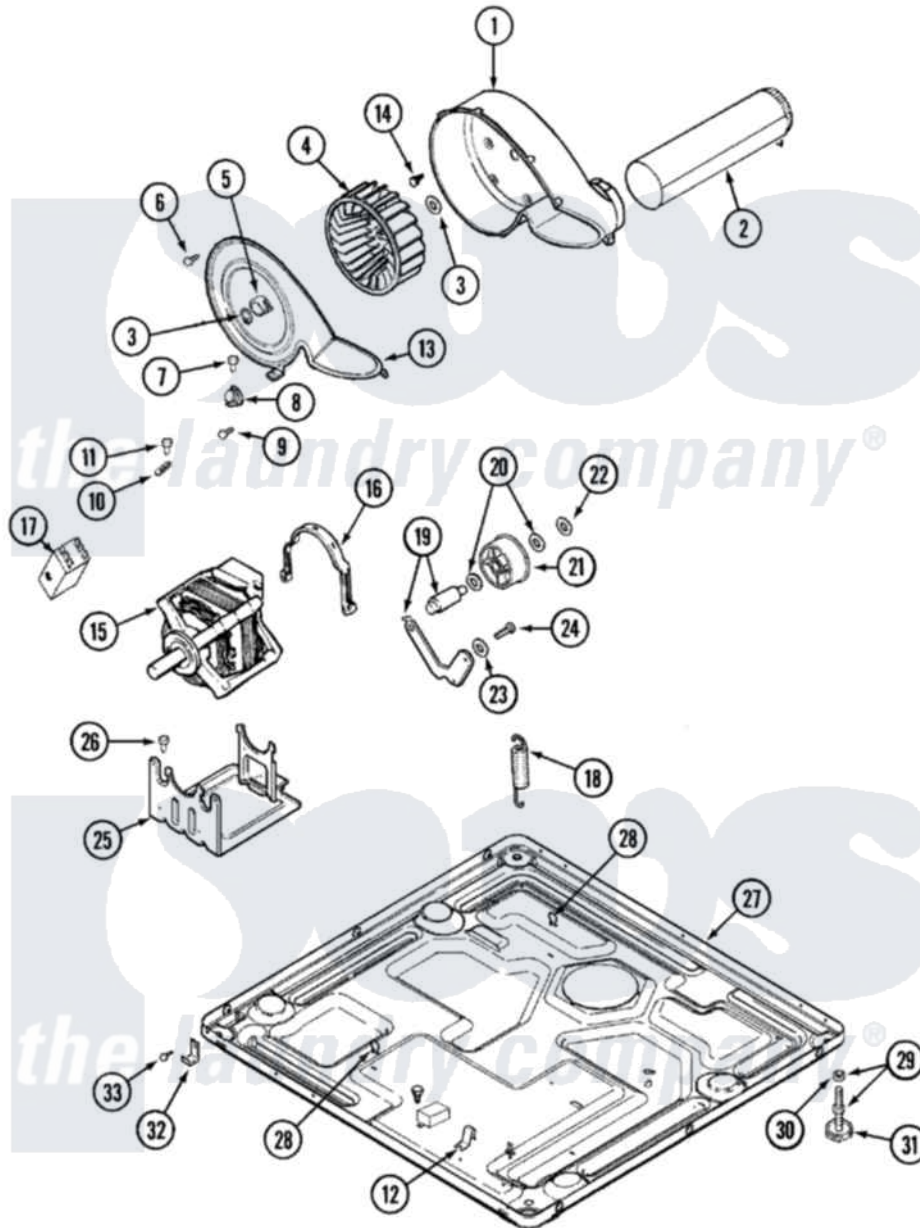

Maytag MDE8000AYW 06 - MOTOR DRIVE

Maytag [Residential Maytag MDE8000AYW Dryer Parts](#) Parts Diagram 06 - MOTOR DRIVE
 Click on the part number to view part

Item	Original Part Number	Replaced By	Status	Part Description
1	33001789			Housing, Blower
2	22001995			Screw Note: Screw, Tumbler Front And Shroud
"	33001800			Duct Assembly, Exhaust
3	410233	9703438		Ring-Retrn
4	33001790			Wheel, Blower
5	312967			Clamp, Blower Housing
6	33001855	33002917		Screw, No.10-16
7	Y313561			Screw---NA
8	306911			Thermostat, Multi-Temp
"	33002409			Thermostat, Ultra Care
9	22001996	3370225		Screw
10	33001762			Fuse, Thermal
11	314848	W10116760		Screw
12	22002244			Clip, Grounding
13	33001796	33002711		Cover, Blower Housing
14	314818	1163839		Screw

15	33002462	33002478	Motor
"	33002478		Motor
"	33002237	33002478	Motor
16	Y015825		Clip, Motor To Motor Support
17	33001854	33002478	Motor
18	33002157		Grommet
"	33002461		Plug For Spring
"	33002460	33002459	Assembly, Spring And Plug
"	33001754	33002459	Assembly, Spring And Plug
19	33001840	6-3705180	Idler Arm
20	Y312527		Washer, Idler Shaft
21	33001783	6-3700340	BearIng- I
22	312958	354987	Ring, Retaining
23	315772		Sleeve, Idler Arm
24	Y014874		Screw, Idler Arm And Sleeve
25	Y313561		Screw----NA
"	33001752	33002817	Motor Support, Offset
"	33002466	33002817	Motor Support, Offset
26	Y313561		Screw----NA
27	33001845	Not Available	BASE
"	33002465	Not Available	BASE, (LWR)----NA
28	410490		Spring, Retainer Wire Harness
29	Y305086		Adjustable Leg And Nut
30	Y052740	62739	Nut, Lock
31	Y314137		Foot, Rubber
32	22002239		Clip, Front Panel
33	Y310632	1163839	Screw