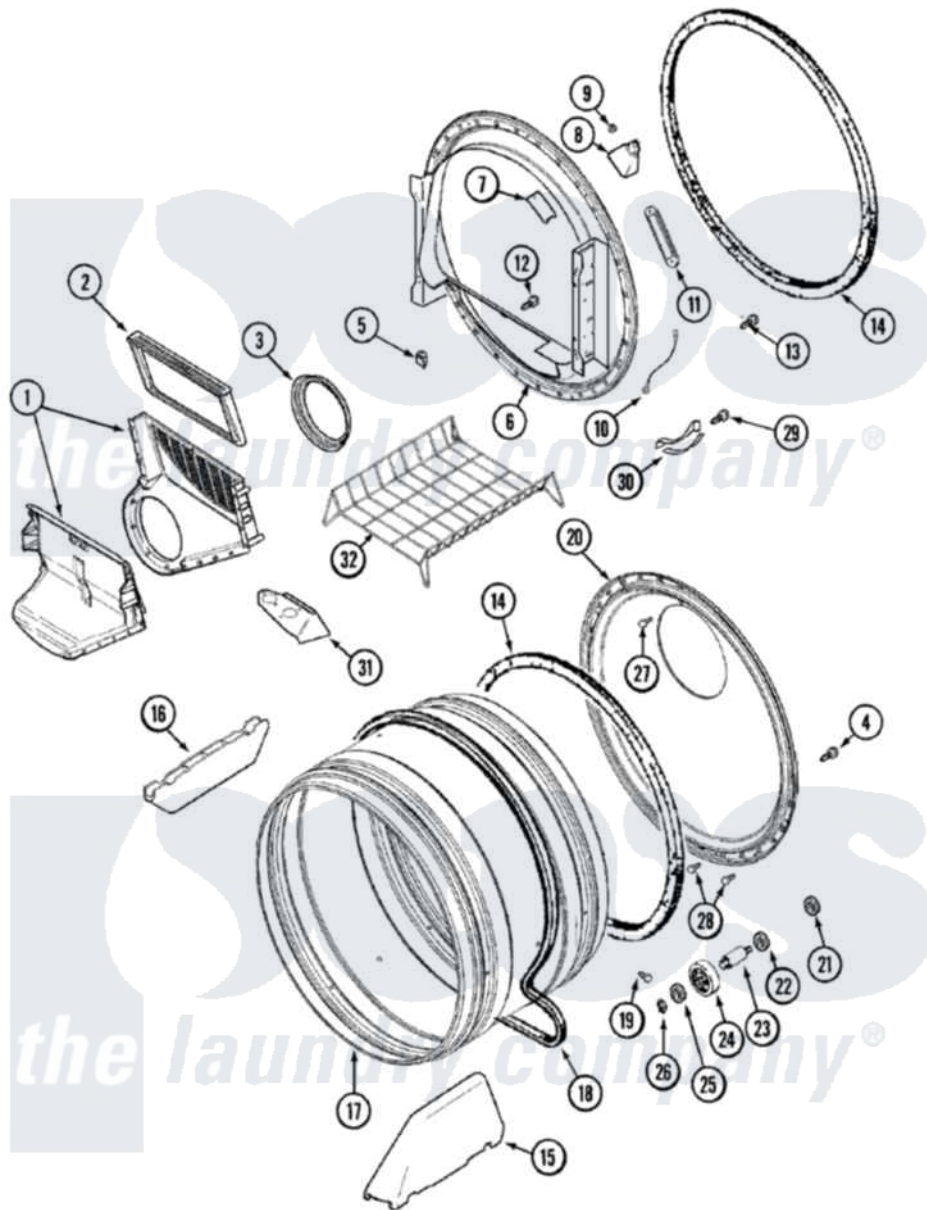

Maytag MDE8000AZW 07 - TUMBLER

Maytag Residential Maytag MDE8000AZW Dryer Parts Parts Diagram 07 - TUMBLER
 Click on the part number to view part

Item	Original Part Number	Replaced By	Status	Part Description
1	33001799			Outlet Duct Assembly Note: Outlet Duct Assembly
2	33001808			Filter, Lint
3	33001758	33002560		Seal, Blower
4	33002190			SCrew, C BraCe, BraCket, Cabinet
5	Y310376			Clip, Door Switch Harness
6	33001868			Front, Tumbler Front W/Sensor Note: Front, Tumbler
7	33001871			Screw Note: Screw, Drum Light
"	33001869			Lens, Drum Light
"	22002263			Lamp
8	33001870		Not Available	HOLDER, LAMP (W/HOUSING) NOTE: LAMP (W/HOUSING & HOLDER)
9	214872			Palnut, End Cap Note: Nut, Lamp Holder
10	211294	90767		Screw, 8A X 3/8 HeX Washer

10	211294	30707	Head Tapping
"	Y303711		Sensor Ground Wire
11	22001078	3177991	Screw
"	33001809		Sensor Bar Assembly
12	312311	312311MAY	Screw
13	33001855	33002917	Screw, No.10-16
14	33001807		Seal, Tumbler
15	33001756	33002032	Baffle
16	33001755		Baffle
17	33001889		Tumbler
18	33001777	33002535	V-Belt
19	33001788	33002973	Screw, No.9-15 X 1.00 Hx WS
20	33001801		Back, Tumbler
21	33001443		Nut, Hex
22	Y313347	312535	Washer, Vault Mounting Brk.
23	Y312948	6-3129480	Shaft- Tumbler
24	Y303373	12001541	Drum Roller/Washer Assembly--W
25	312535		Washer, Vault Mounting Brk.
26	410233	9703438	Ring-Retrn
27	210932		Screw, No.8 X 9/16 Ctsk Note: Screw, Inlet Duct
28	22001996	3370225	Screw
29	210720		Rivet, Bearing To Tumbler Fmt
30	306508		Tumbler Bearing Kit ----W
31	33001837		Cover, Thermostat
32	33001917	33001917A	Rack- Dryi