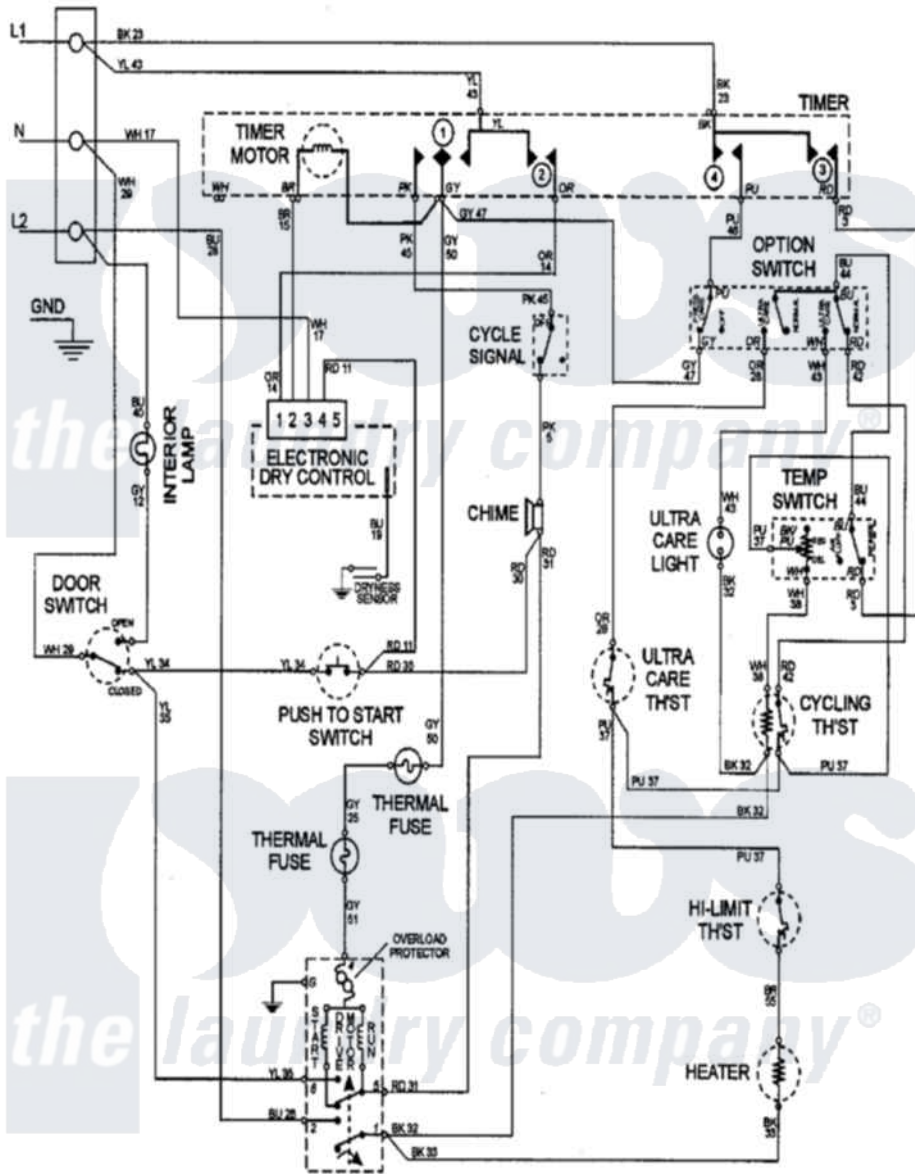

Maytag MDE8000AZW 08 - WIRING INFORMATION

Maytag Residential Maytag MDE8000AZW Dryer Parts Parts Diagram 08 - WIRING INFORMATION
 Click on the part number to view part

Item	Original Part Number	Replaced By	Status	Part Description
NI	15002680		Not Available	WIRING INFORMATION