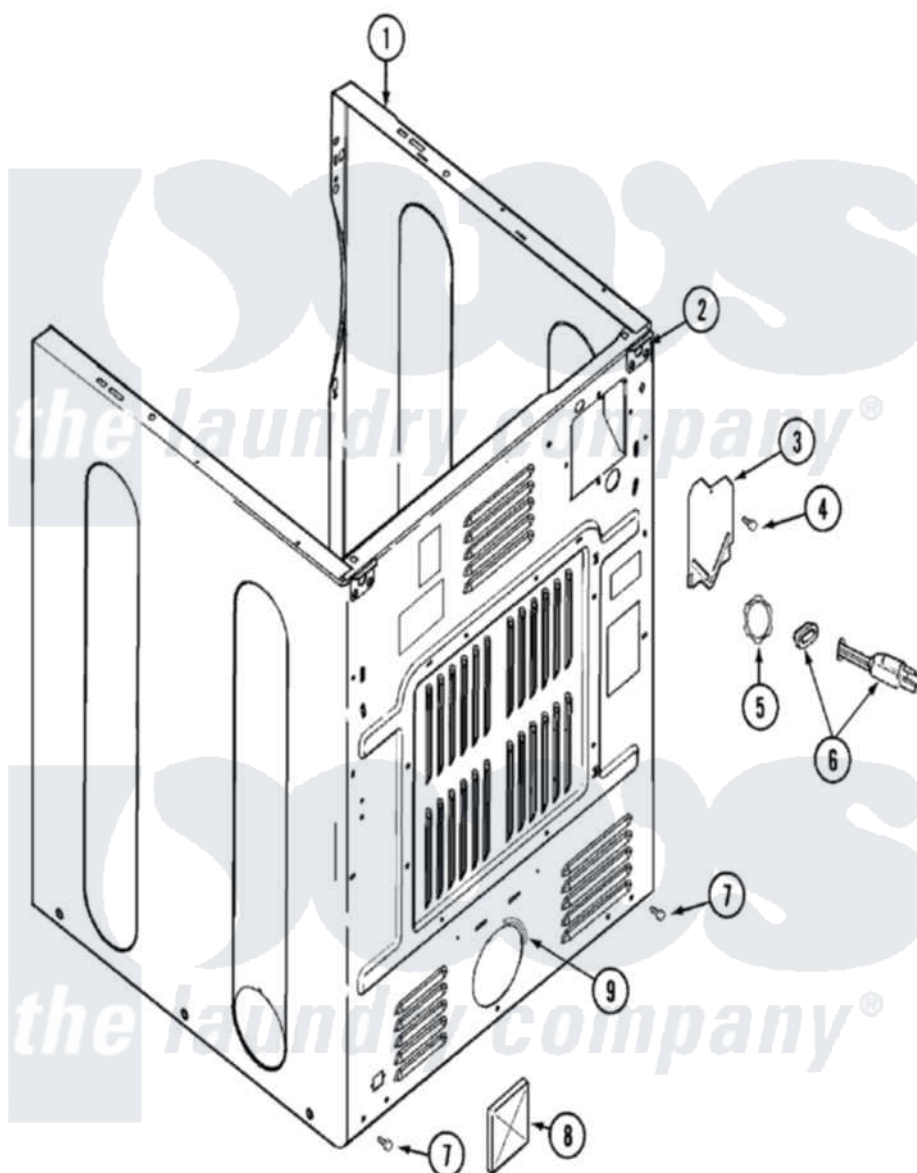

Maytag MDE8057AZW 02 - CABINET-REAR

Maytag Residential Maytag MDE8057AZW Dryer Parts Parts Diagram 02 - CABINET-REAR
 Click on the part number to view part

Item	Original Part Number	Replaced By	Status	Part Description
1	22002548	22003639		Cabinet Assembly
2	33001827		Not Available	BRACKET, CABINET HINGE
3	33001795			Cover, Terminal Block
4	22001995			Screw Note: Screw, Tumbler Front And Shroud
5	211881			Grommet, Cord Part Not Used-Gas Models Only
6	33001425			Locknut, Eared For Canadian
"	305168	33002916		Power Cord, Canadian 240V
7	22001995			Screw Note: Screw, Tumbler Front And Shroud
8	33001702			Flap, Pipe
9	33002283			Guard, Exhaust Duct