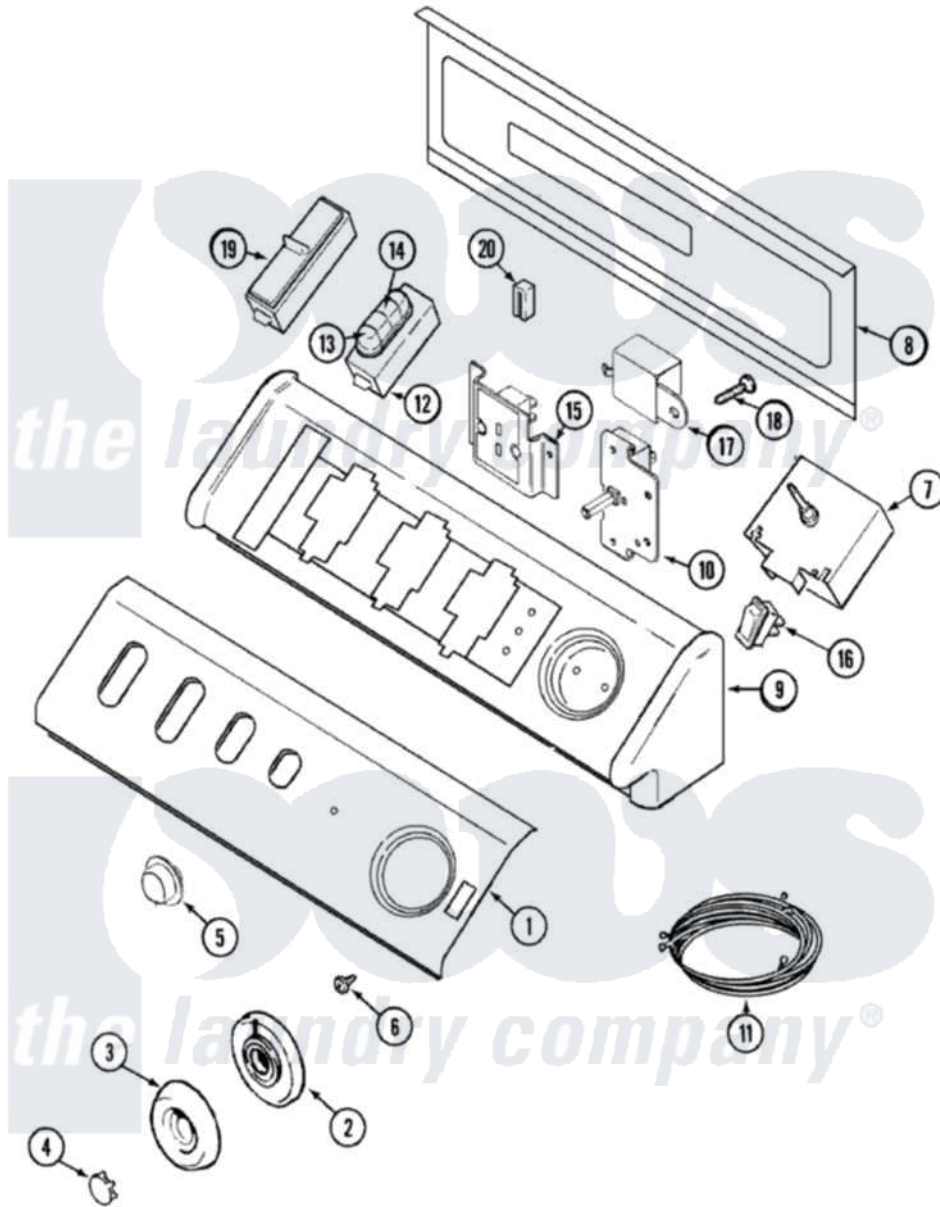

Maytag MDE8057AZW 03 - CONTROL PANEL

Maytag [Residential Maytag MDE8057AZW Dryer Parts](#) Parts Diagram 03 - CONTROL PANEL
 Click on the part number to view part

Item	Original Part Number	Replaced By	Status	Part Description
1	Y22002339	8534058		Screw
"	33002330			Panel, Control
2	33001621			Skirt, Timer Dial
3	22001659			Timer Knob - Grey
4	22001664			Timer Knob Insert/Cap
5	33001619	37001071		Button, Push-To-Start
6	33001690	90767		Screw, 8A X 3/8 HeX Washer Head Tapping
7	33002407			Timer
8	22002529		Not Available	CONSOLE BACK PANEL
"	216423	3370225		Screw
9	33002286		Not Available	CONSOLE (WHT)
10	33001861	33001618		Switch- PU
11	33002410			Wire Harness, Main
12	33002414			Switch, Option 4 Pos
13	22001788			Button, Switch
14	22001789			Button, Switch

15	33002389		Dryness Display Control Note: Display, Dryness
16	22002720		Switch, Rocker
17	33002408	Not Available	BUZZER, LOW VOLUME
18	216423	3370225	Screw
19	33001656		Switch, Temp Note: Switch, Inf. Temp
20	22001403		Light, Indicator
"	22001948		Lens, Indicator Light
21	33002413	Not Available	MANUAL, USE & CARE (FRCH)