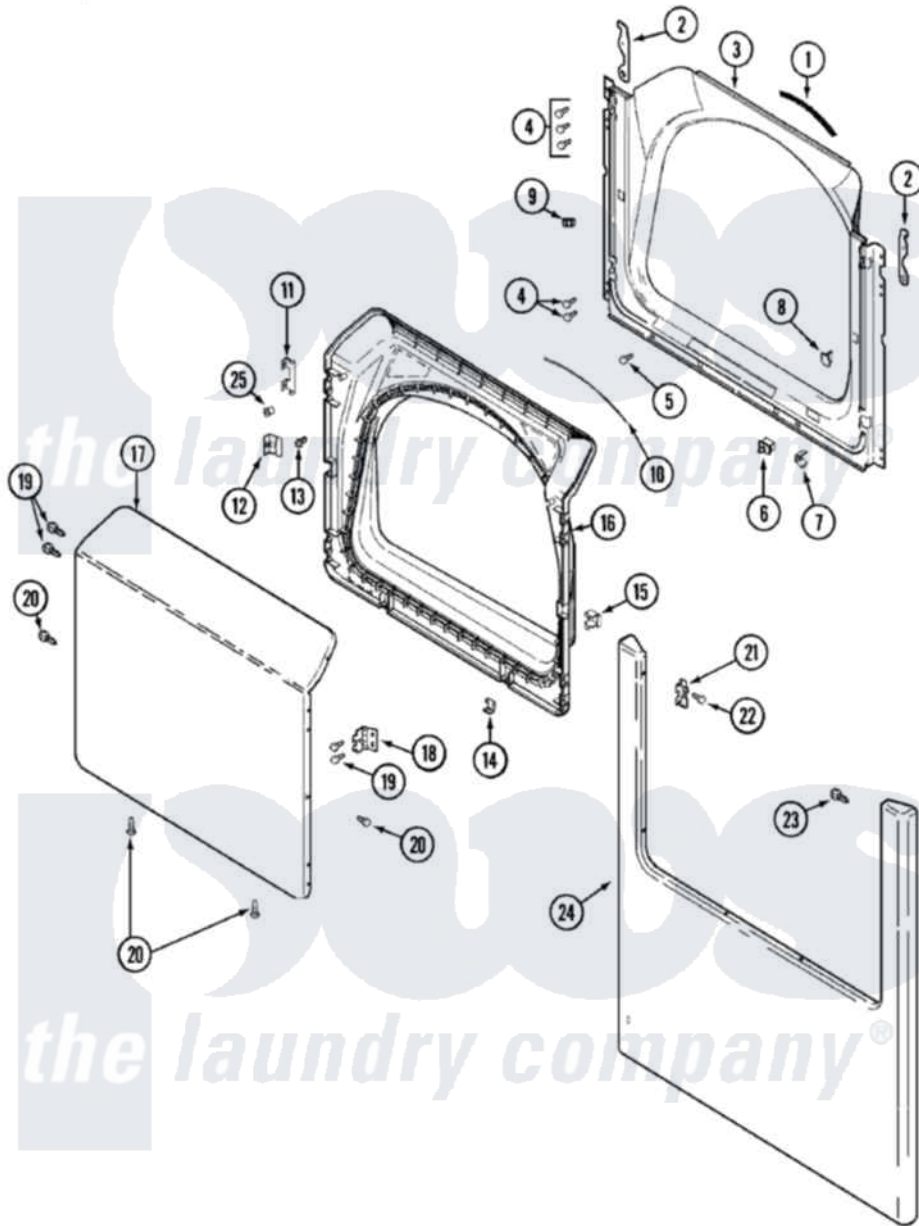

Maytag MDE8058AYQ 01 - DOOR

Maytag [Residential Maytag MDE8058AYQ Dryer Parts](#) Parts Diagram 01 - DOOR
 Click on the part number to view part

Item	Original Part Number	Replaced By	Status	Part Description
1	33001767			Seal, Shroud
2	33002386	33002597		Hook, Security
3	33002379			Shroud
4	22001995			Screw Note: Screw, Tumbler Front And Shroud
5	33001768			Screw, Shroud Note: Screw, Shroud And Outlet Duct
6	33001508	W10169313		Switch-Dor
7	33001760			Bracket, Hinge
8	33001174	LA-1003		Door Catch Kit
9	33001791	306436		Door Latch Kit--W
"	Y304578	LA-1003		Door Catch Kit
10	33002094			Seal, Door
11	22002038			Clip, Door
12	33001793			Bracket, Strike
13	33001761			Strike, Door
14	22002039			Clip, Door

15	33001763		Plug, Inner Door
16	33002397		Door, Inner/ W Seal
17	22001817		Sheet, Sound Damper
"	33002431		Panel, Door
18	33001759		Hinge, Door
19	22002062	98006631	Screw
20	33002351		Screw
21	33002349		Cover, Hinge Hole
22	33001787		Screw, Hinge Note: Screw, Hinge Hole Cover
23	22002012		Screw, Hinge Note: Screw, Hinge Bracket
24	33002396	Not Available	PANEL, FRONT (BSQ)
25	33001771		Bushing, Inner Door