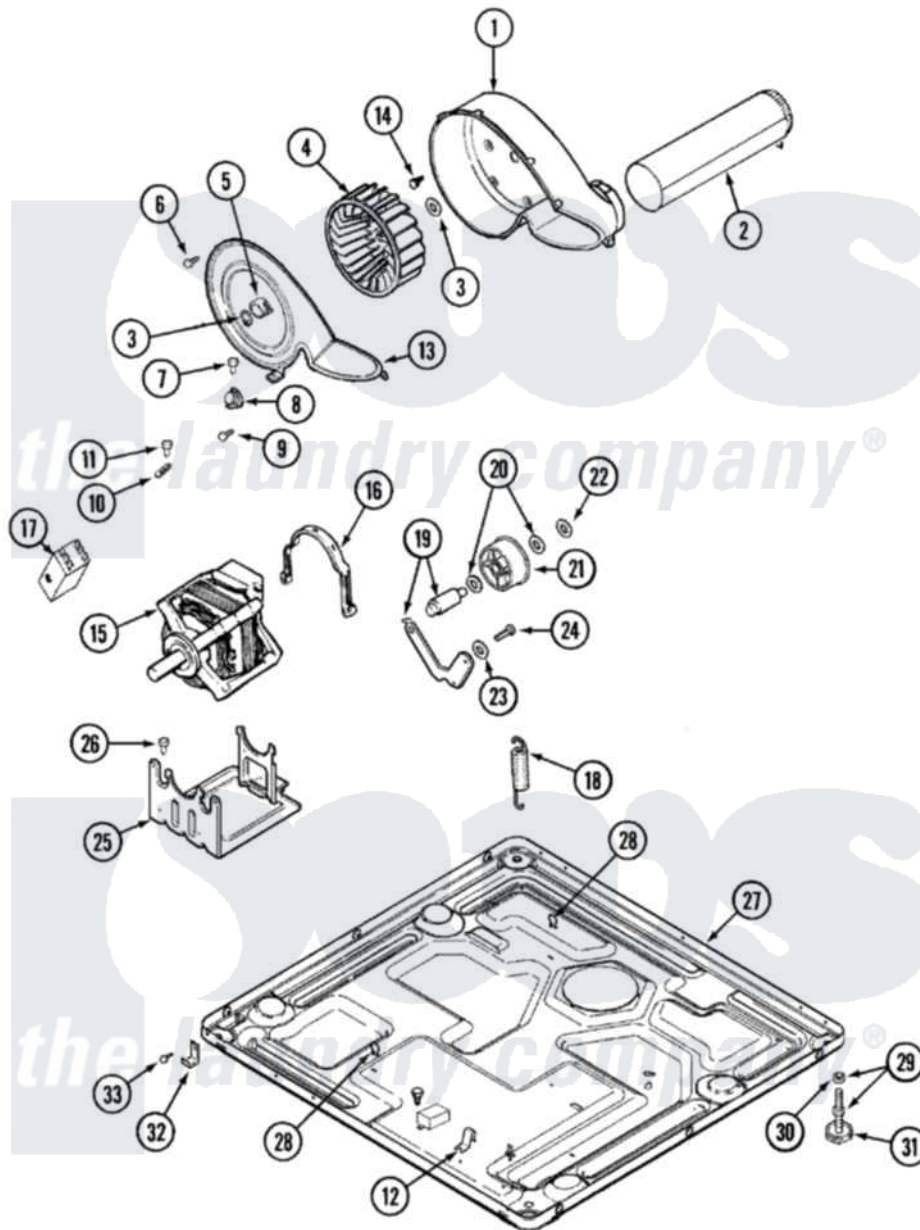

Maytag MDE8058AYQ 03 - MOTOR DRIVE

Maytag Residential Maytag MDE8058AYQ Dryer Parts Parts Diagram 03 - MOTOR DRIVE
 Click on the part number to view part

Item	Original Part Number	Replaced By	Status	Part Description
1	33001789			Housing, Blower
2	22001995			Screw Note: Screw, Tumbler Front And Shroud
"	33001800			Duct Assembly, Exhaust
3	410233	9703438		Ring-Retrn
4	33001790			Wheel, Blower
5	312967			Clamp, Blower Housing
6	33001855	33002917		Screw, No.10-16
7	Y313561			Screw---NA
8	306911			Thermostat, Multi-Temp
"	33002409			Thermostat, Ultra Care
9	22001996	3370225		Screw
10	33001762			Fuse, Thermal
11	314848	W10116760		Screw
12	22002244			Clip, Grounding
13	33001796	33002711		Cover, Blower Housing
14	314818	1163839		Screw

15	33002462	33002478	Motor
"	33002478		Motor
16	Y015825		Clip, Motor To Motor Support
17	33001854	33002478	Motor
18	33002461		Plug For Spring
"	33002460	33002459	Assembly, Spring And Plug
"	33002157		Grommet
19	33001840	6-3705180	Idler Arm
20	Y312527		Washer, Idler Shaft
21	33001783	6-3700340	Bearing- I
22	312958	354987	Ring, Retaining
23	315772		Sleeve, Idler Arm
24	Y014874		Screw, Idler Arm And Sleeve
25	Y313561		Screw---NA
"	33002466	33002817	Motor Support, Offset
26	Y313561		Screw---NA
27	33002465	Not Available	BASE, (LWR)---NA
28	410490		Spring, Retainer Wire Harness
29	Y305086		Adjustable Leg And Nut
30	Y052740	62739	Nut, Lock
31	Y314137		Foot, Rubber
32	22002239		Clip, Front Panel
33	Y310632	1163839	Screw