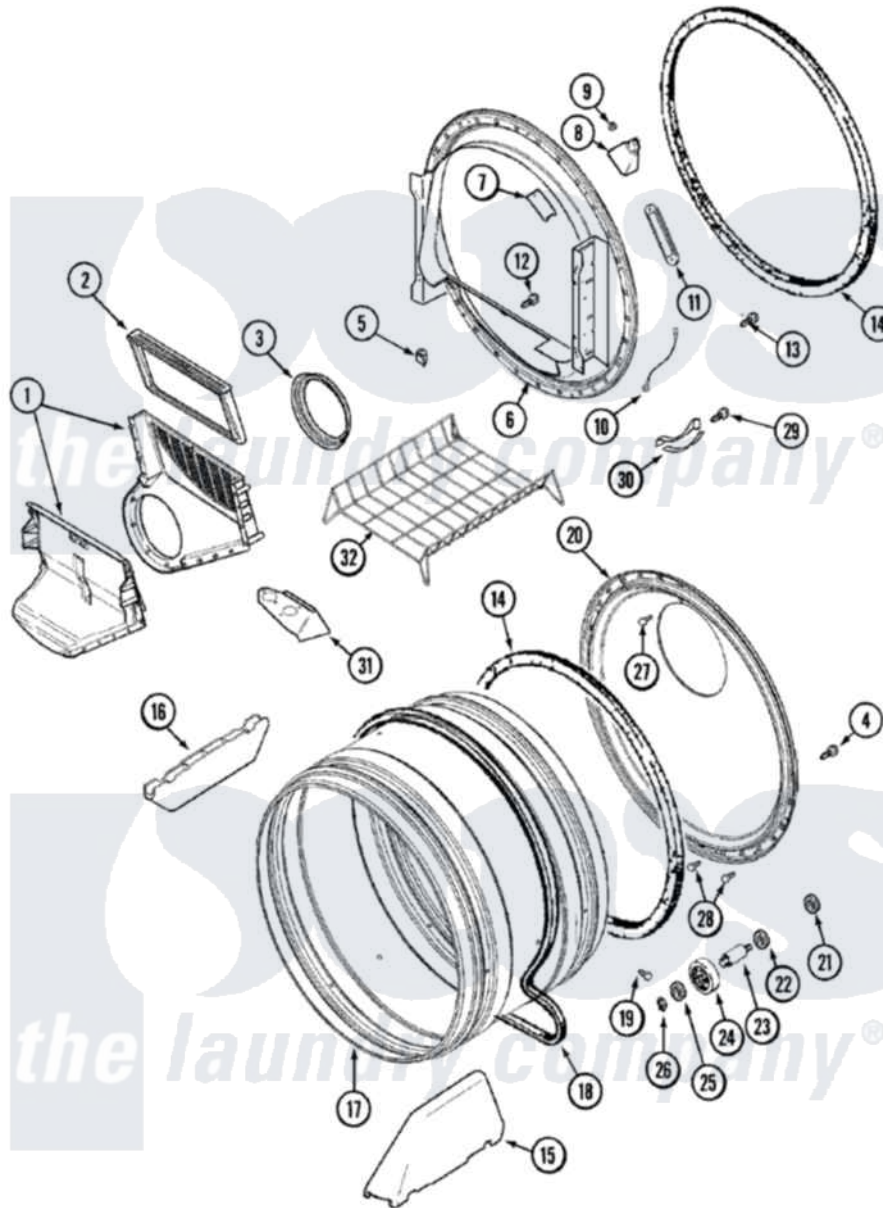

# Maytag MDE8058AYQ 04 - TUMBLER

Maytag Residential Maytag MDE8058AYQ Dryer Parts Parts Diagram 04 - TUMBLER  
 Click on the part number to view part

Item	Original Part Number	Replaced By	Status	Part Description
1	<a href="#">33001799</a>			Outlet Duct Assembly Note: Outlet Duct Assembly
2	<a href="#">33001808</a>			Filter, Lint
3	33001758	<a href="#">33002560</a>		Seal, Blower
4	<a href="#">33002190</a>			SCrew, C BraCe, BraCket, Cabinet
5	<a href="#">Y310376</a>			Clip, Door Switch Harness
6	<a href="#">33001868</a>			Front, Tumbler Front W/Sensor Note: Front, Tumbler
7	<a href="#">33001871</a>			Screw Note: Screw, Drum Light
"	<a href="#">33001869</a>			Lens, Drum Light
"	<a href="#">22002263</a>			Lamp
8	33001870		Not Available	HOLDER, LAMP (W/HOUSING) NOTE: LAMP (W/HOUSING & HOLDER)
9	<a href="#">214872</a>			Palnut, End Cap Note: Nut, Lamp Holder
10	211294	<a href="#">90767</a>		Screw, 8A X 3/8 HeX Washer