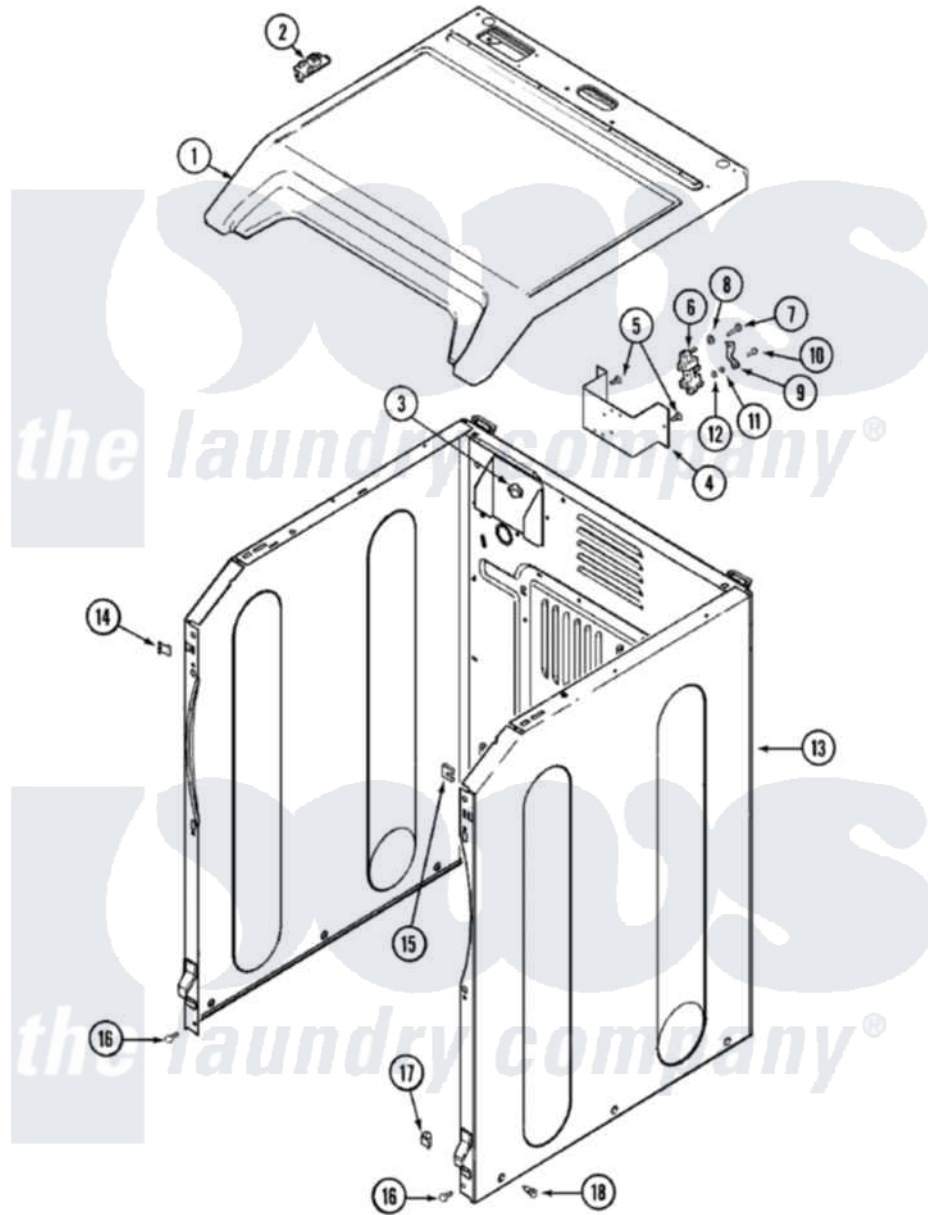

Maytag MDE8058AYW 01 - CABINET

Maytag [Residential Maytag MDE8058AYW Dryer Parts](#) Parts Diagram 01 - CABINET
 Click on the part number to view part

Item	Original Part Number	Replaced By	Status	Part Description
1	33001865			Cover, Top
2	33001872	33002891		Pin, Locator
3	213007			Xfor Cabinet See Cabinet, Back
4	33001826		Not Available	BRACKET, TERMINAL BLOCK---NA
5	22001995			Screw Note: Screw, Tumbler Front And Shroud
6	33001244			Block, Terminal
7	Y312209	W10001200		Screw
8	Y311270			Washer, Terminal Block
9	Y312184			Strap, Grounding
10	33001245			Screw---NA
11	311484	112432		Nut
12	311093			Washer, Terminal Connection
13	22002548	22003639		Cabinet Assembly
14	22002049			Clip Note: Clip, Front Panel

15	213280	204439	Screw And Fstner Assembly
16	22001995		Screw Note: Screw, Tumbler Front And Shroud
17	Y310376		Clip, Door Switch Harness
18	213007		Xfor Cabinet See Cabinet, Back