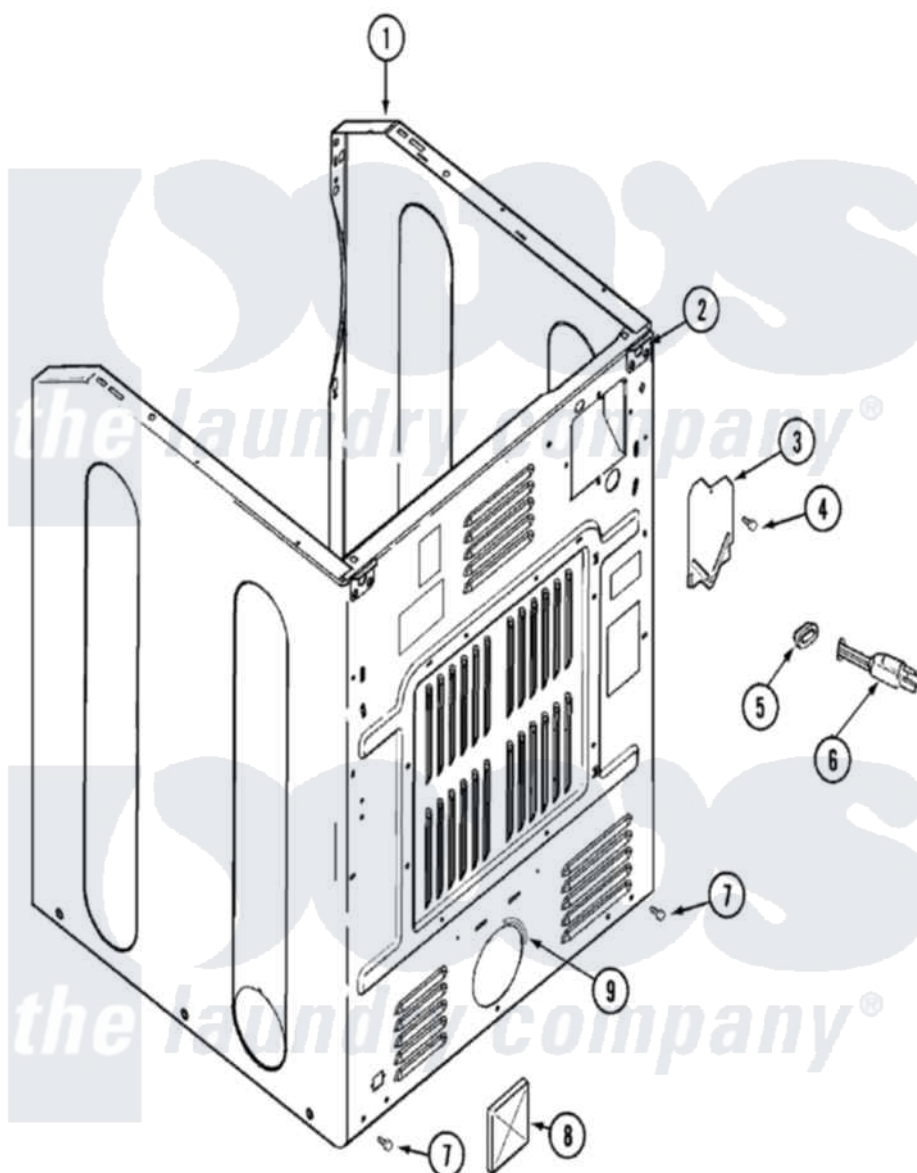

Maytag MDE8058AYW 02 - CABINET-REAR

Maytag Residential Maytag MDE8058AYW Dryer Parts Parts Diagram 02 - CABINET-REAR
 Click on the part number to view part

Item	Original Part Number	Replaced By	Status	Part Description
1	22002548	22003639		Cabinet Assembly
2	33001827		Not Available	BRACKET, CABINET HINGE
3	33001795			Cover, Terminal Block
4	22001995			Screw Note: Screw, Tumbler Front And Shroud
5	211881			Grommet, Cord Part Not Used-Gas Models Only
7	22001995			Screw Note: Screw, Tumbler Front And Shroud
9	33002283			Guard, Exhaust Duct