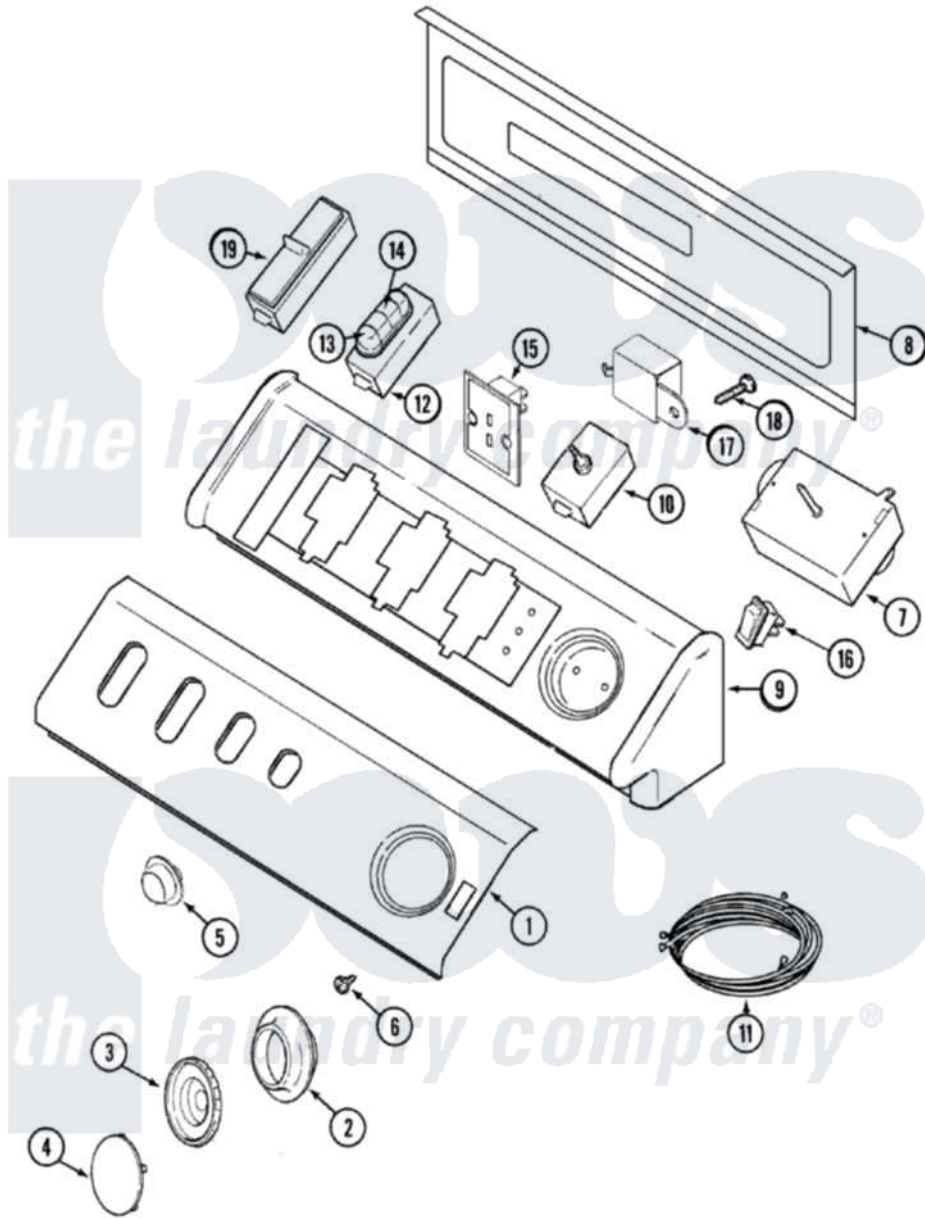

Maytag MDE8058AYW 03 - CONTROL PANEL

Maytag [Residential Maytag MDE8058AYW Dryer Parts](#) Parts Diagram 03 - CONTROL PANEL
 Click on the part number to view part

Item	Original Part Number	Replaced By	Status	Part Description
1	33002469			Panel, Control
"	Y22002339	8534058		Screw
2	33001621			Skirt, Timer Dial
3	22001659			Timer Knob - Grey
4	22001664			Timer Knob Insert/Cap
5	33001619	37001071		Button, Push-To-Start
6	33001690	90767		Screw, 8A X 3/8 HeX Washer Head Tapping
7	33002407			Timer
8	22002529		Not Available	CONSOLE BACK PANEL
"	216423	3370225		Screw
9	33002286		Not Available	CONSOLE (WHT)
10	33001861	33001618		Switch- PU
11	33002470			Harness, Main Wiring
12	33002468			Switch, Option 4 Pos
13	22001788			Button, Switch
14	22001789			Button, Switch

15	33002389		Dryness Display Control Note: Display, Dryness
16	22002720		Switch, Rocker
17	33001623		Buzzer, Non-Adjustable
"	33002408	Not Available	BUZZER, LOW VOLUME
18	216423	3370225	Screw
19	33001656		Switch, Temp Note: Switch, Inf. Temp
20	33002556		Manual, Use And Care
"	33002471	Not Available	MANUAL, USE AND CARE