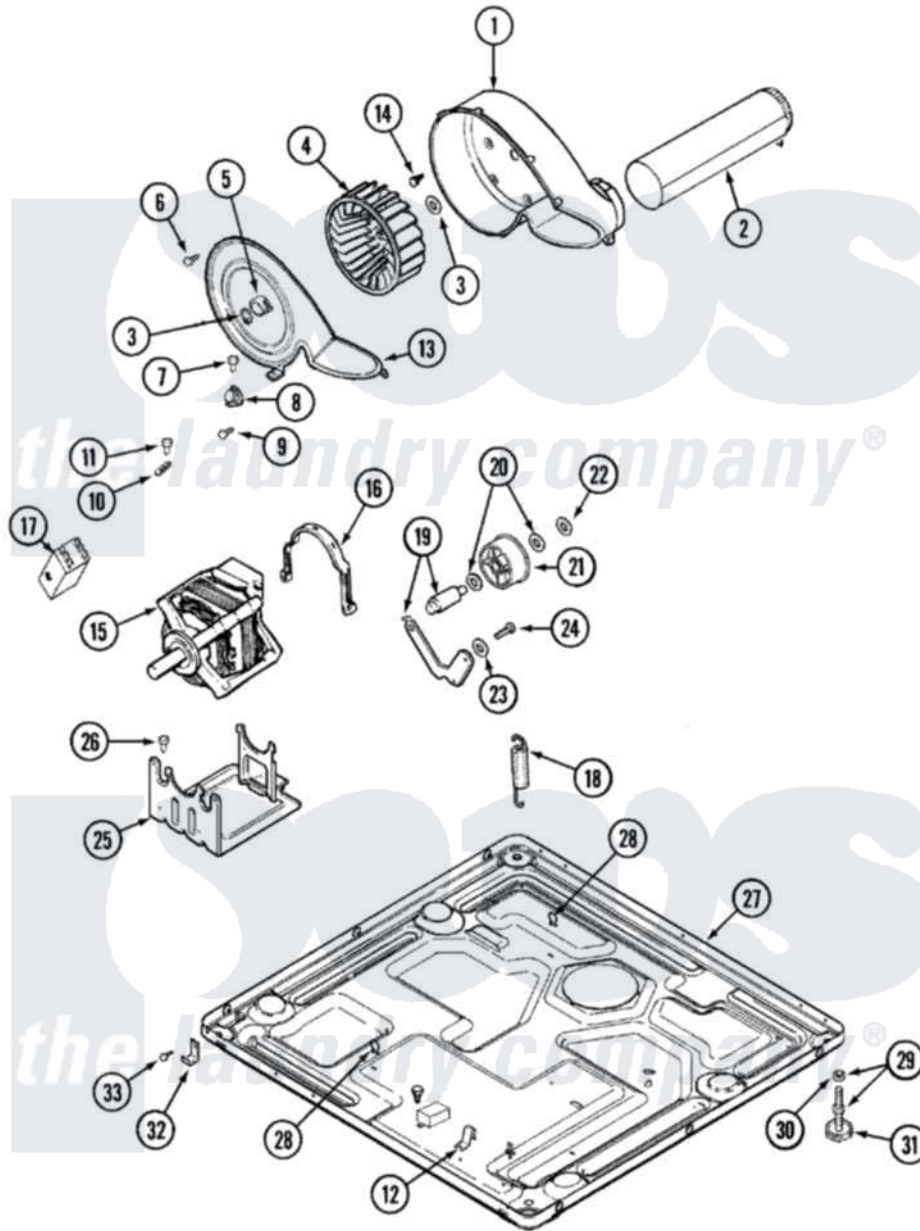

Maytag MDE8058AYW 06 - MOTOR DRIVE

Maytag [Residential Maytag MDE8058AYW Dryer Parts](#) Parts Diagram 06 - MOTOR DRIVE
 Click on the part number to view part

Item	Original Part Number	Replaced By	Status	Part Description
1	33001789			Housing, Blower
2	22001995			Screw Note: Screw, Tumbler Front And Shroud
"	33001800			Duct Assembly, Exhaust
3	410233	9703438		Ring-Retrn
4	33001790			Wheel, Blower
5	312967			Clamp, Blower Housing
6	33001855	33002917		Screw, No.10-16
7	Y313561			Screw---NA
8	306911			Thermostat, Multi-Temp
"	33002409			Thermostat, Ultra Care
9	22001996	3370225		Screw
10	33001762			Fuse, Thermal
11	314848	W10116760		Screw
12	22002244			Clip, Grounding
13	33001796	33002711		Cover, Blower Housing
14	314818	1163839		Screw

15	33002462	33002478	Motor
"	33002478		Motor
16	Y015825		Clip, Motor To Motor Support
17	33001854	33002478	Motor
18	33002461		Plug For Spring
"	33002460	33002459	Assembly, Spring And Plug
"	33002157		Grommet
19	33001840	6-3705180	Idler Arm
20	Y312527		Washer, Idler Shaft
21	33001783	6-3700340	Bearing- I
22	312958	354987	Ring, Retaining
23	315772		Sleeve, Idler Arm
24	Y014874		Screw, Idler Arm And Sleeve
25	Y313561		Screw---NA
"	33002466	33002817	Motor Support, Offset
26	Y313561		Screw---NA
27	33002465	Not Available	BASE, (LWR)---NA
28	410490		Spring, Retainer Wire Harness
29	Y305086		Adjustable Leg And Nut
30	Y052740	62739	Nut, Lock
31	Y314137		Foot, Rubber
32	22002239		Clip, Front Panel
33	Y310632	1163839	Screw