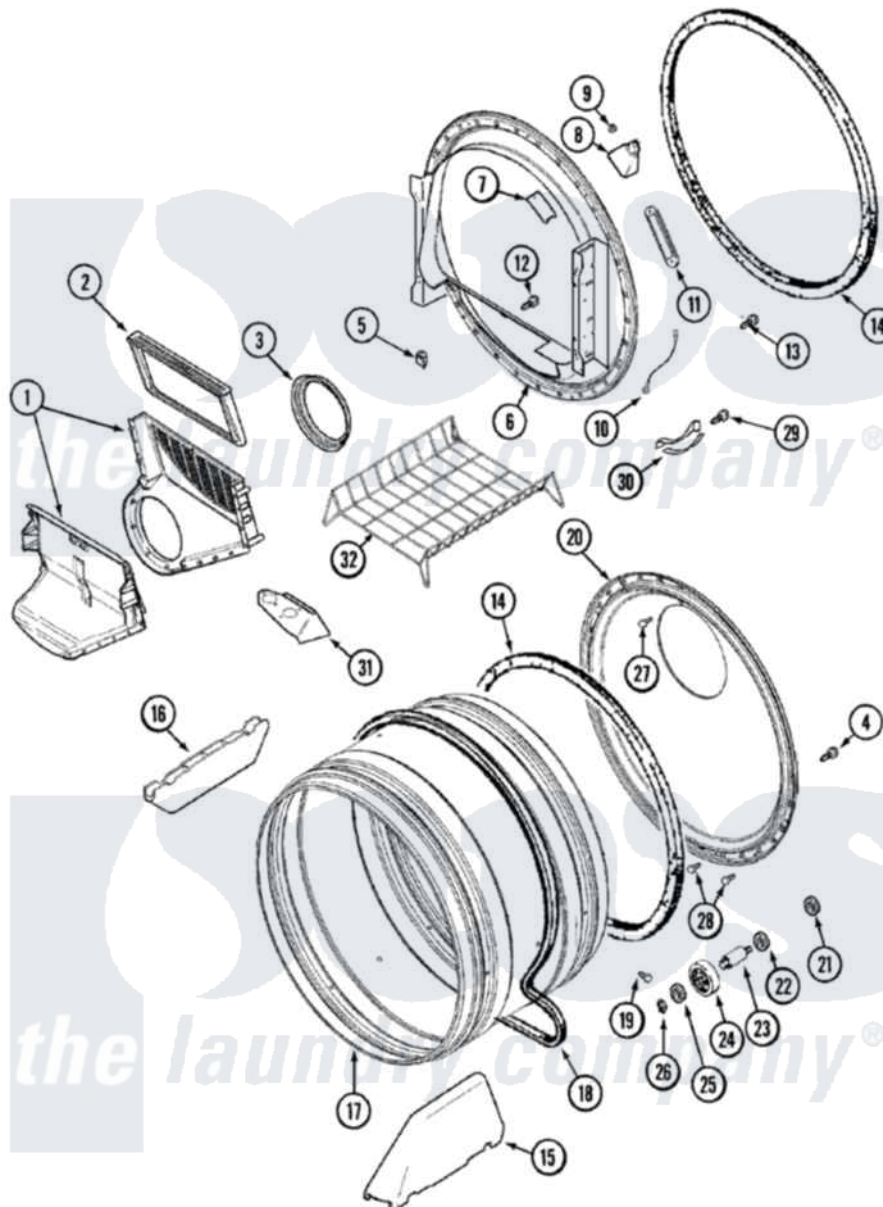

# Maytag MDE8058AYW 07 - TUMBLER

Maytag Residential Maytag MDE8058AYW Dryer Parts Parts Diagram 07 - TUMBLER  
 Click on the part number to view part

Item	Original Part Number	Replaced By	Status	Part Description
1	<a href="#">33001799</a>			Outlet Duct Assembly Note: Outlet Duct Assembly
2	<a href="#">33001808</a>			Filter, Lint
3	33001758	<a href="#">33002560</a>		Seal, Blower
4	<a href="#">33002190</a>			SCrew, C BraCe, BraCket, Cabinet
5	<a href="#">Y310376</a>			Clip, Door Switch Harness
6	<a href="#">33001868</a>			Front, Tumbler Front W/Sensor Note: Front, Tumbler
7	<a href="#">33001871</a>			Screw Note: Screw, Drum Light
"	<a href="#">33001869</a>			Lens, Drum Light
"	<a href="#">22002263</a>			Lamp
8	33001870		Not Available	HOLDER, LAMP (W/HOUSING) NOTE: LAMP (W/HOUSING & HOLDER)
9	<a href="#">214872</a>			Palnut, End Cap Note: Nut, Lamp Holder
10	211294	<a href="#">90767</a>		Screw, 8A X 3/8 HeX Washer