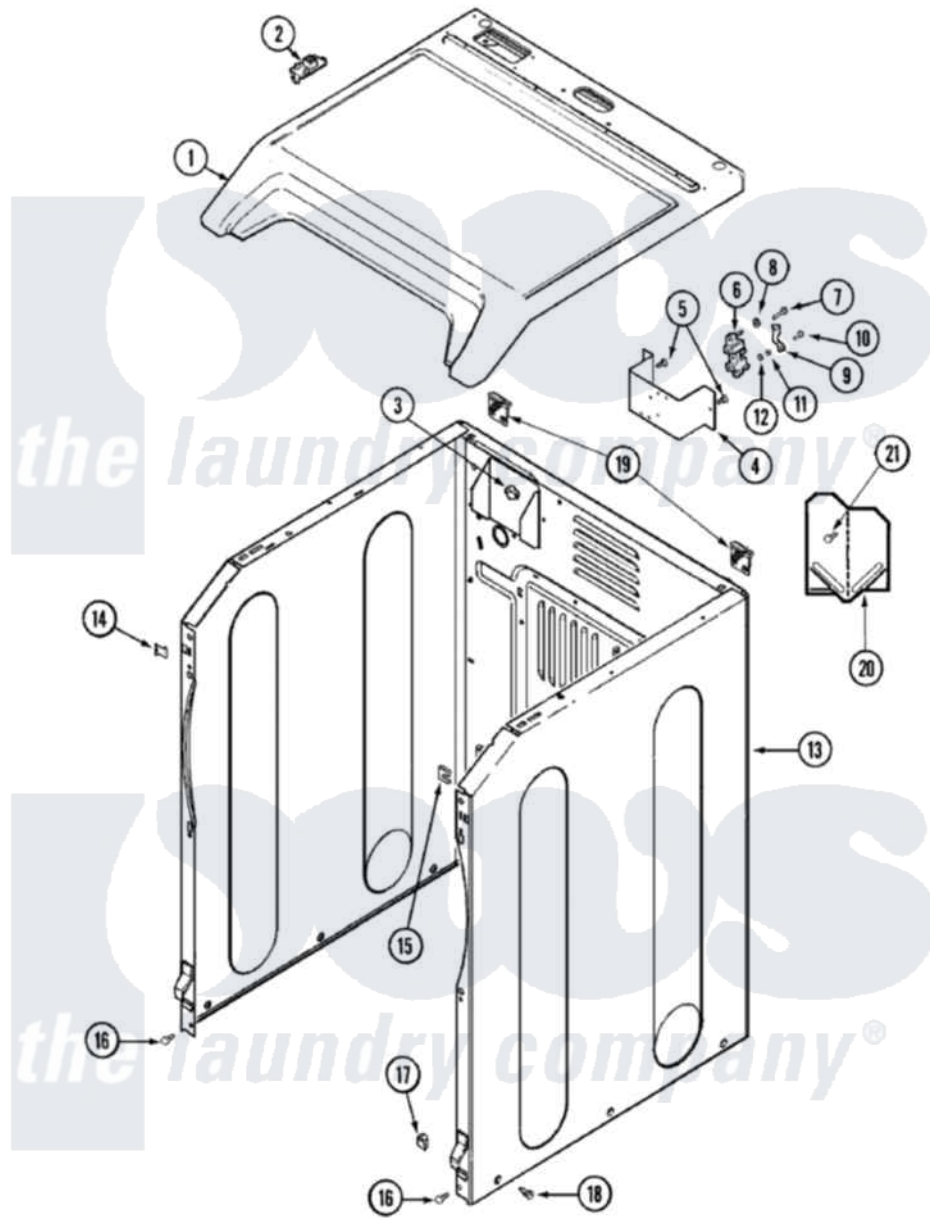

Maytag MDE8400AYW 01 - CABINET

Maytag [Residential Maytag MDE8400AYW Dryer Parts](#) Parts Diagram 01 - CABINET
 Click on the part number to view part

Item	Original Part Number	Replaced By	Status	Part Description
1	33002627			Cover, Top
2	33002599	33002891		Pin, Locator
3	Y310376			Clip, Door Switch Harness
4	33001826		Not Available	BRACKET, TERMINAL BLOCK---NA
5	22001995			Screw Note: Screw, Tumbler Front And Shroud
6	33001244			Block, Terminal
7	Y312209	W10001200		Screw
8	Y311270			Washer, Terminal Block
9	Y312184			Strap, Grounding
10	33001245			Screw---NA
11	311484	112432		Nut
12	311093			Washer, Terminal Connection
13	22003556			Screw, Baffle
"	22003641	22003639		Cabinet Assembly
14	22002049			Clip Note: Clip, Front Panel

15	213280	204439	Screw And Fstner Assembly
16	22001995		Screw Note: Screw, Tumbler Front And Shroud
17	Y310376		Clip, Door Switch Harness
18	213007		Xfor Cabinet See Cabinet, Back
19	22003367	22004095	Hinge, Plastic
"	22001995		Screw Note: Screw, Tumbler Front And Shroud
20	33001795		Cover, Terminal Block
21	22001995		Screw Note: Screw, Tumbler Front And Shroud