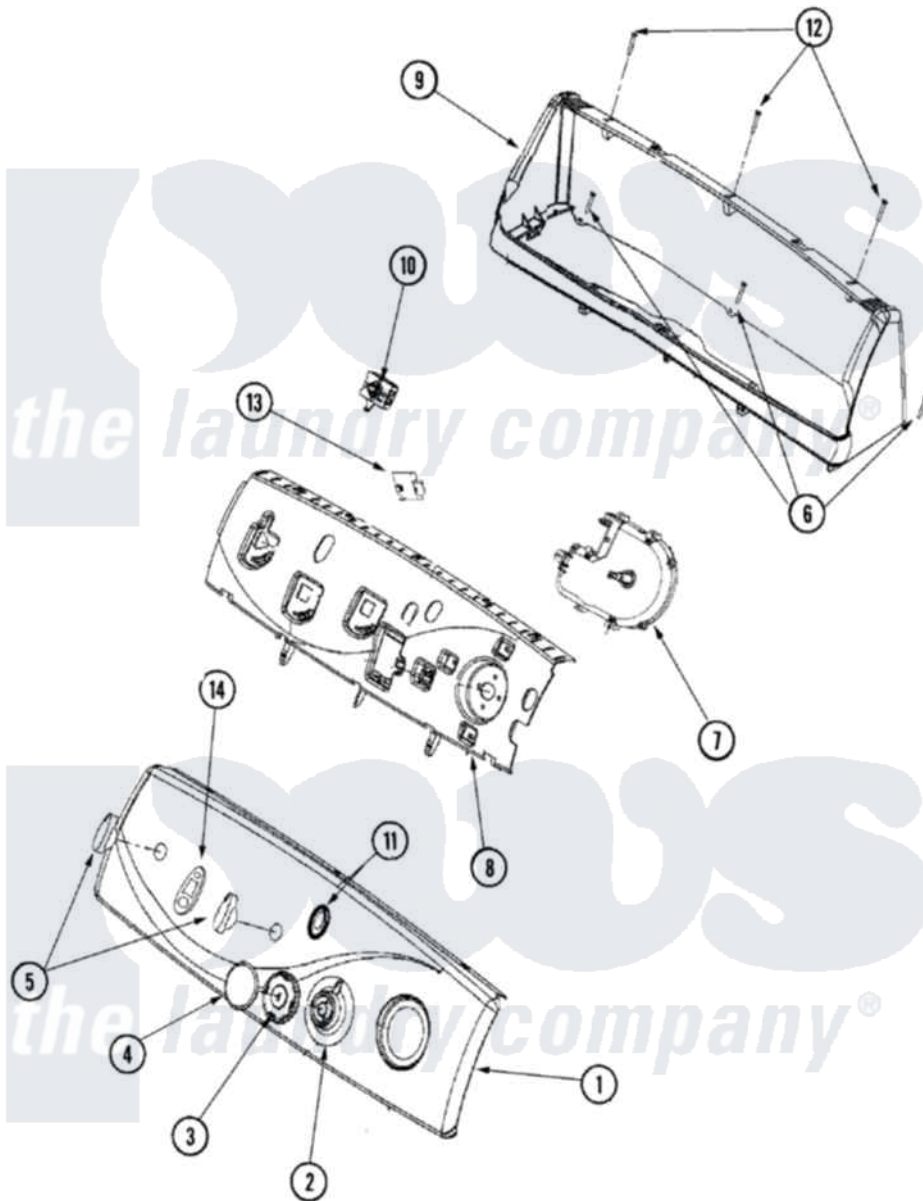

Maytag MDE8400AYW 02 - CONTROL PANEL

Maytag [Residential Maytag MDE8400AYW Dryer Parts](#) Parts Diagram 02 - CONTROL PANEL
 Click on the part number to view part

Item	Original Part Number	Replaced By	Status	Part Description
1	33002730			Facia, Control Panel
"	22003938	8534058		Screw
2	22003953	22004165		Timer Dial Skirt
3	22003993			Timer Knob
4	22003989			Timer Cap White
5	22003987			Control Knob White
"	22004050		Not Available	ENG. TOL. COMPENSATOR (SPACER)
6	33001855	33002917		Screw, No. 10-16
7	33002732		Not Available	CHIME / BUZZER
"	33002743			4 Position Chime Switch
"	33002808			Timer
"	33002854			Timer
"	33002855			Timer
"	33002871			Switch, 4 Position
8	33002738			Dryer Switch Support
9	22003960		Not Available	CONSOLE HOUSING (WHT)

10	33002724		Rotary Infinite Temp. Switch
11	22003977	74010226	Switch, Rocker W/Shield
12	22003938	8534058	Screw
13	33002734		3 Light Dryness Display
"	33002905		Sensor Assembly
"	33001855	33002917	Screw, No.10-16
14	33002746		Lens Carrier Assembly