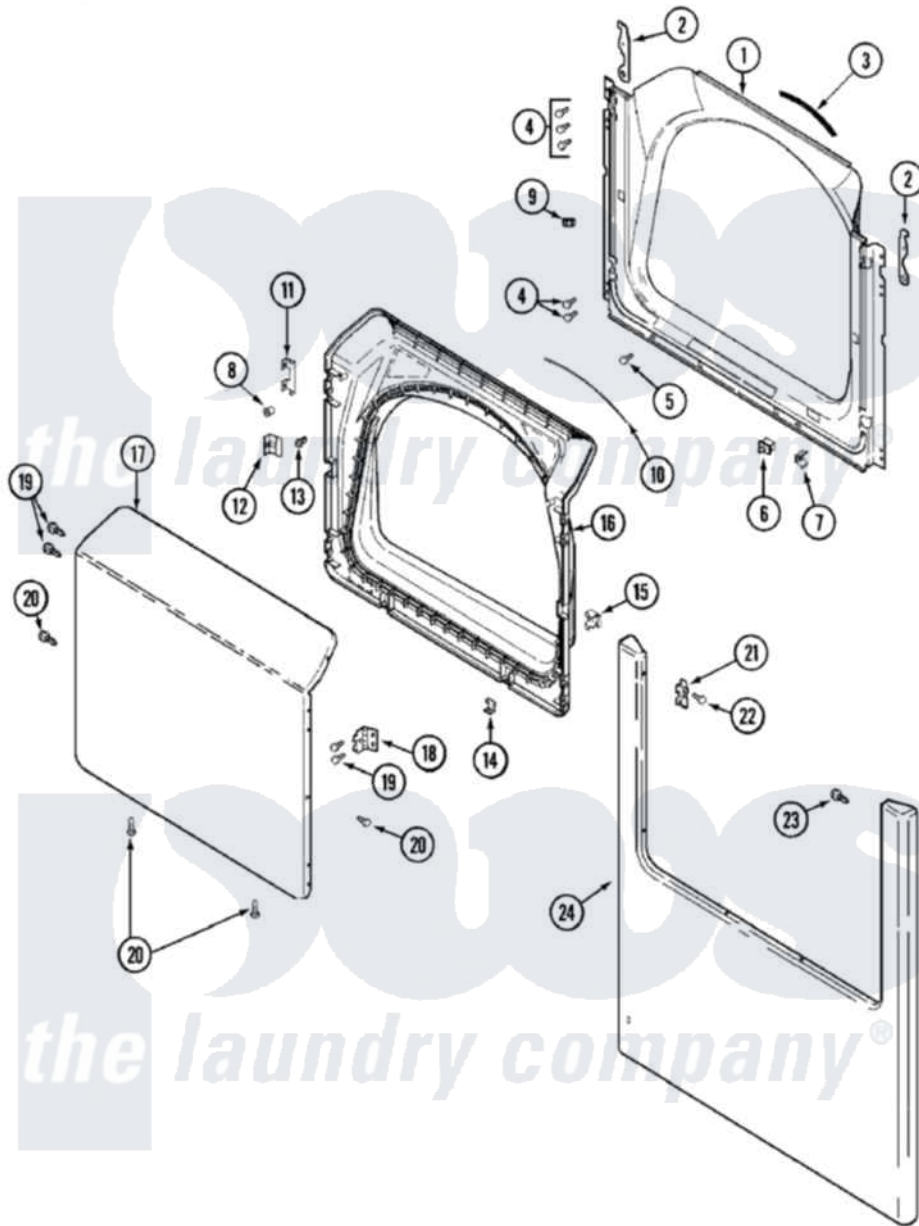

Maytag MDE8400AYW 03 - DOOR

Maytag Residential Maytag MDE8400AYW Dryer Parts Parts Diagram 03 - DOOR
 Click on the part number to view part

Item	Original Part Number	Replaced By	Status	Part Description
1	33001778			Shroud
2	33002597			Hook, Security
3	33001767			Seal, Shroud
4	22001995			Screw Note: Screw, Tumbler Front And Shroud
5	33001768			Screw, Shroud Note: Screw, Shroud And Outlet Duct
6	33001508	W10169313		Switch-Dor
7	33001760			Bracket, Hinge
8	33001771			Bushing, Inner Door
9	33001791	306436		Door Latch Kit--W
"	Y304578	LA-1003		Door Catch Kit
10	33002094			Seal, Door
11	22002038			Clip, Door
12	33001793			Bracket, Strike
13	33001761			Strike, Door
14	22002039			Clip, Door

15	33001763		Plug, Inner Door
16	33001750		Door, Inner/ W Seal
"	22002063		Screw No.8-18AB Wafer Head
17	22001817		Sheet, Sound Damper
"	33002786		Outer Door As-Pack
18	33001759		Hinge, Door
19	22002062	98006631	Screw
20	22002063		Screw No.8-18AB Wafer Head
21	33001764		Cover, Hinge Hole
22	33001787		Screw, Hinge Note: Screw, Hinge Hole Cover
23	22002012		Screw, Hinge Note: Screw, Hinge Bracket
24	22002836		Panel, Front