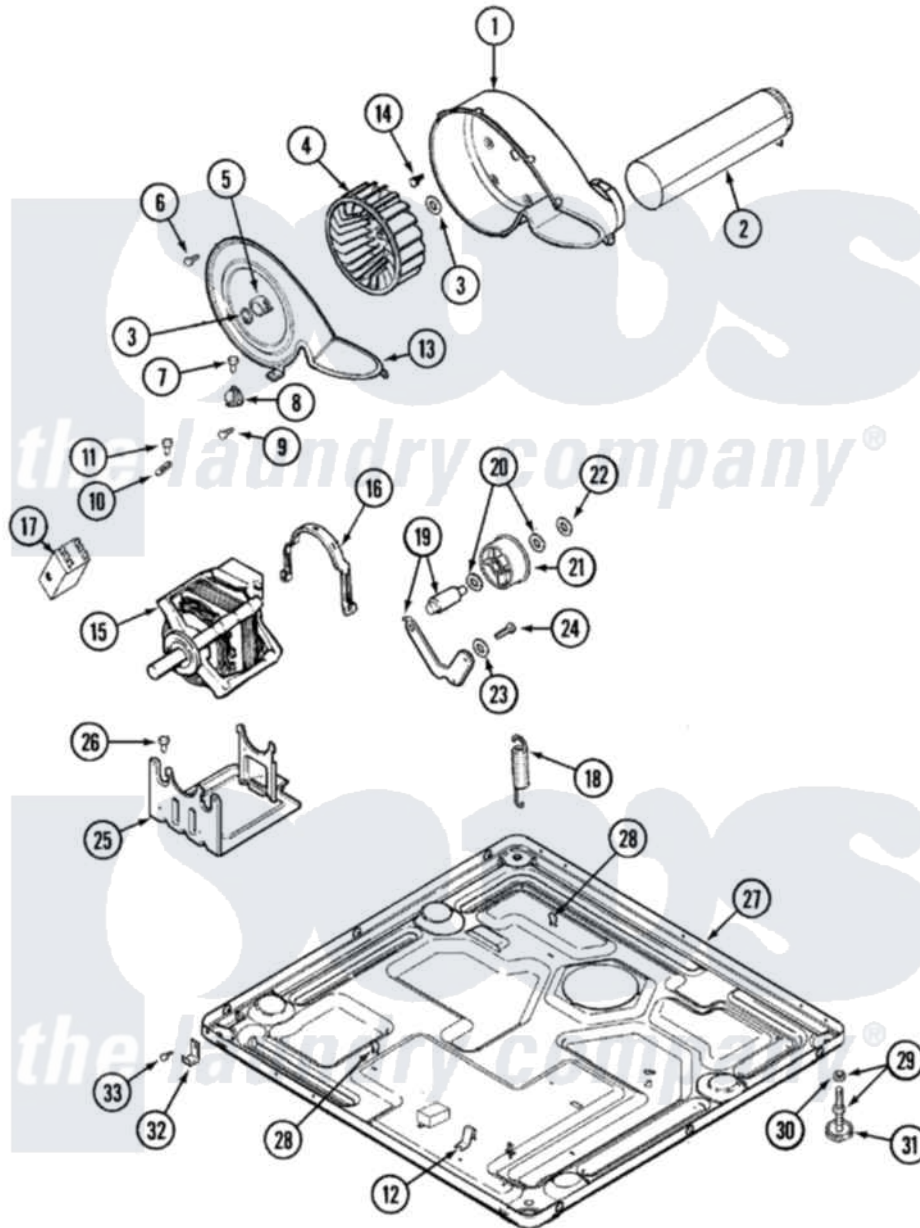

# Maytag MDE8400AYW 06 - MOTOR DRIVE

Maytag [Residential Maytag MDE8400AYW Dryer Parts](#) Parts Diagram 06 - MOTOR DRIVE  
 Click on the part number to view part

Item	Original Part Number	Replaced By	Status	Part Description
1	<a href="#">33001789</a>			Housing, Blower
2	<a href="#">33001799</a>			Outlet Duct Assembly Note: Outlet Duct Assembly
"	211294	<a href="#">90767</a>		Screw, 8A X 3/8 HeX Washer Head Tapping
3	410233	<a href="#">9703438</a>		Ring-Retrn
4	<a href="#">33002797</a>			Wheel, Blower
"	<a href="#">33001790</a>			Wheel, Blower
5	<a href="#">312967</a>			Clamp, Blower Housing
6	33001855	<a href="#">33002917</a>		Screw, No.10-16
7	<a href="#">Y313561</a>			Screw---NA
8	<a href="#">33002742</a>			Thermostat, Multi
9	22002925	<a href="#">3370225</a>		Screw
10	<a href="#">33001762</a>			Fuse, Thermal
11	211294	<a href="#">90767</a>		Screw, 8A X 3/8 HeX Washer Head Tapping
12	<a href="#">22002244</a>			Clip, Grounding