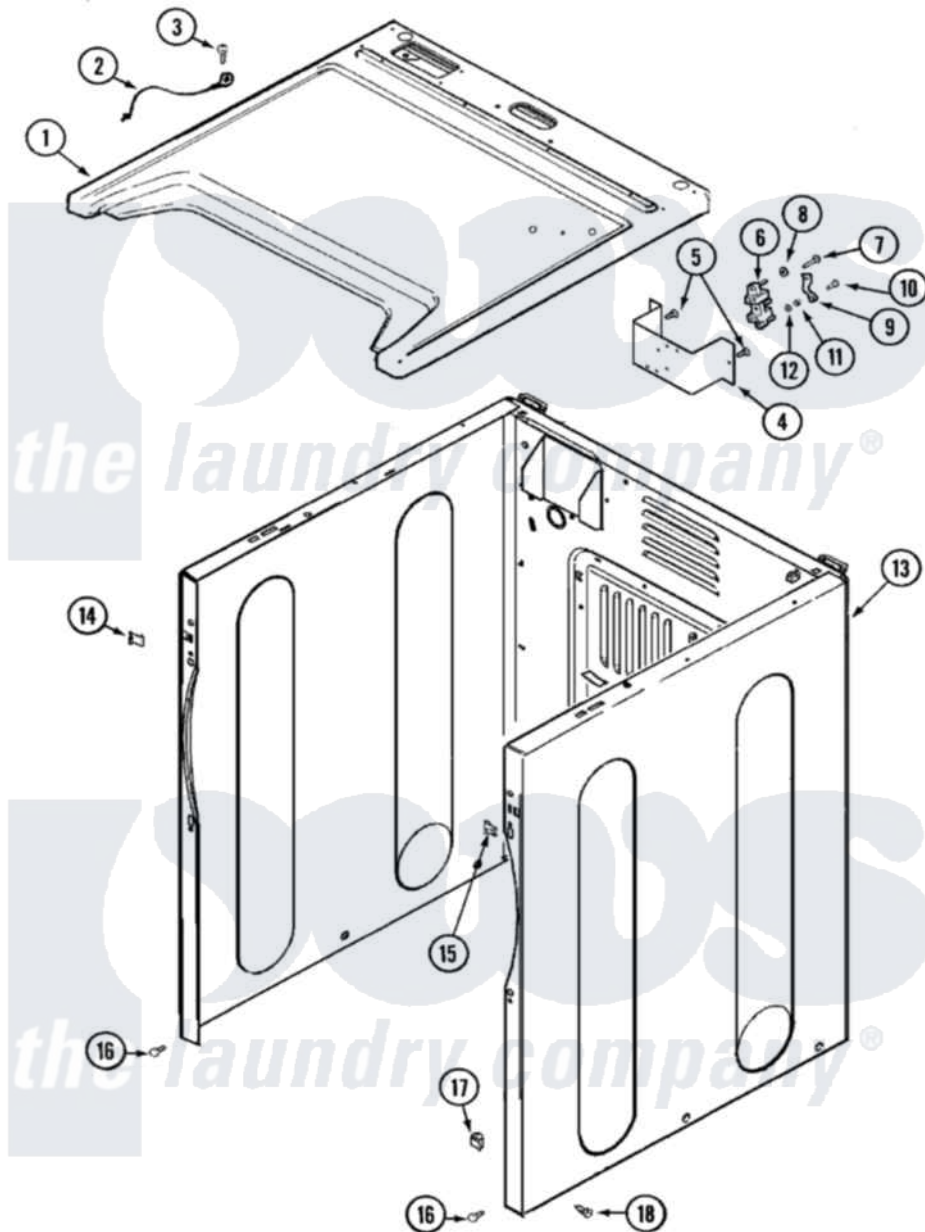

# Maytag MDE8426AAW 01 - CABINET

Maytag [Residential Maytag MDE8426AAW Dryer Parts](#) Parts Diagram 01 - CABINET  
 Click on the part number to view part

Item	Original Part Number	Replaced By	Status	Part Description
1	<a href="#">33002631</a>			Cover, Top
"	<a href="#">33001896</a>			Cover, Top
2	33001859		Not Available	WIRE, GROUND
3	912365	<a href="#">3370225</a>		Screw
4	33001826		Not Available	BRACKET, TERMINAL BLOCK---NA
5	33002137	<a href="#">W10296816</a>		Screw
"	<a href="#">22001995</a>			Screw Note: Screw, Tumbler Front And Shroud
6	<a href="#">33002106</a>			Shield, Terminal Block
"	<a href="#">33001244</a>			Block, Terminal
7	Y312209	<a href="#">W10001200</a>		Screw
8	<a href="#">Y311270</a>			Washer, Terminal Block
9	<a href="#">Y312184</a>			Strap, Grounding
10	<a href="#">33001245</a>			Screw---NA
11	311484	<a href="#">112432</a>		Nut
12	<a href="#">311093</a>			Washer, Terminal Connection

13	<a href="#">33002642</a>		Cabinet Assembly
"	22003367	<a href="#">22004095</a>	Hinge, Plastic
"	<a href="#">22001995</a>		Screw Note: Screw, Tumbler Front And Shroud
"	<a href="#">33001897</a>		Cabinet
"	<a href="#">33002624</a>		Cabinet, Assembly
14	<a href="#">22002049</a>		Clip Note: Clip, Front Panel
15	213280	<a href="#">204439</a>	Screw And Fstner Assembly
16	<a href="#">22001995</a>		Screw Note: Screw, Tumbler Front And Shroud
17	<a href="#">Y310376</a>		Clip, Door Switch Harness
18	22003409	<a href="#">213007</a>	Xfor Cabinet See Cabinet, Back
"	<a href="#">213007</a>		Xfor Cabinet See Cabinet, Back