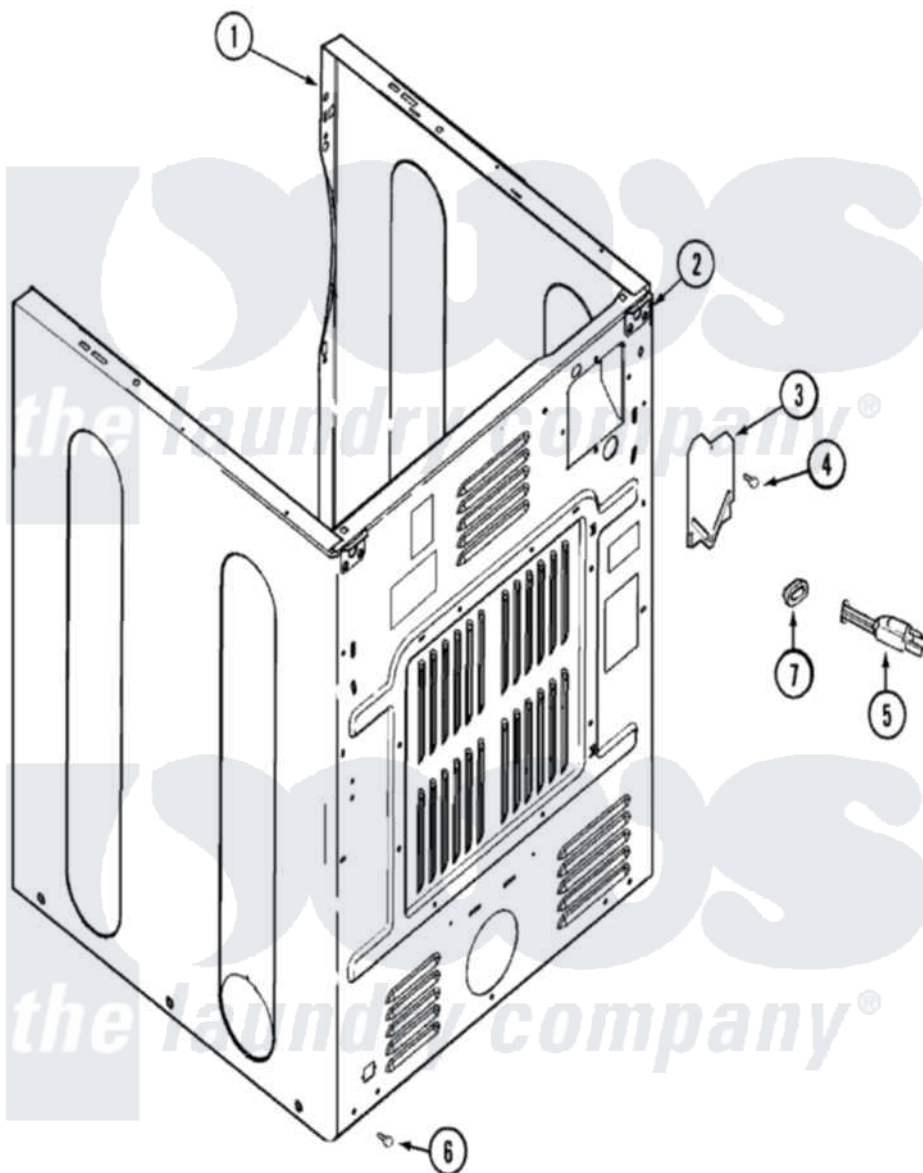

# Maytag MDE8426AAW 02 - CABINET-REAR

Maytag Residential Maytag MDE8426AAW Dryer Parts Parts Diagram 02 - CABINET-REAR  
 Click on the part number to view part

Item	Original Part Number	Replaced By	Status	Part Description
1	<a href="#">33002642</a>			Cabinet Assembly
"	<a href="#">33002624</a>			Cabinet, Assembly
"	<a href="#">33001897</a>			Cabinet
2	33001827		Not Available	BRACKET, CABINET HINGE
3	<a href="#">33001795</a>			Cover, Terminal Block
4	<a href="#">22001995</a>			Screw Note: Screw, Tumbler Front And Shroud
6	22003409	<a href="#">213007</a>		Xfor Cabinet See Cabinet, Back
"	<a href="#">22001995</a>			Screw Note: Screw, Tumbler Front And Shroud