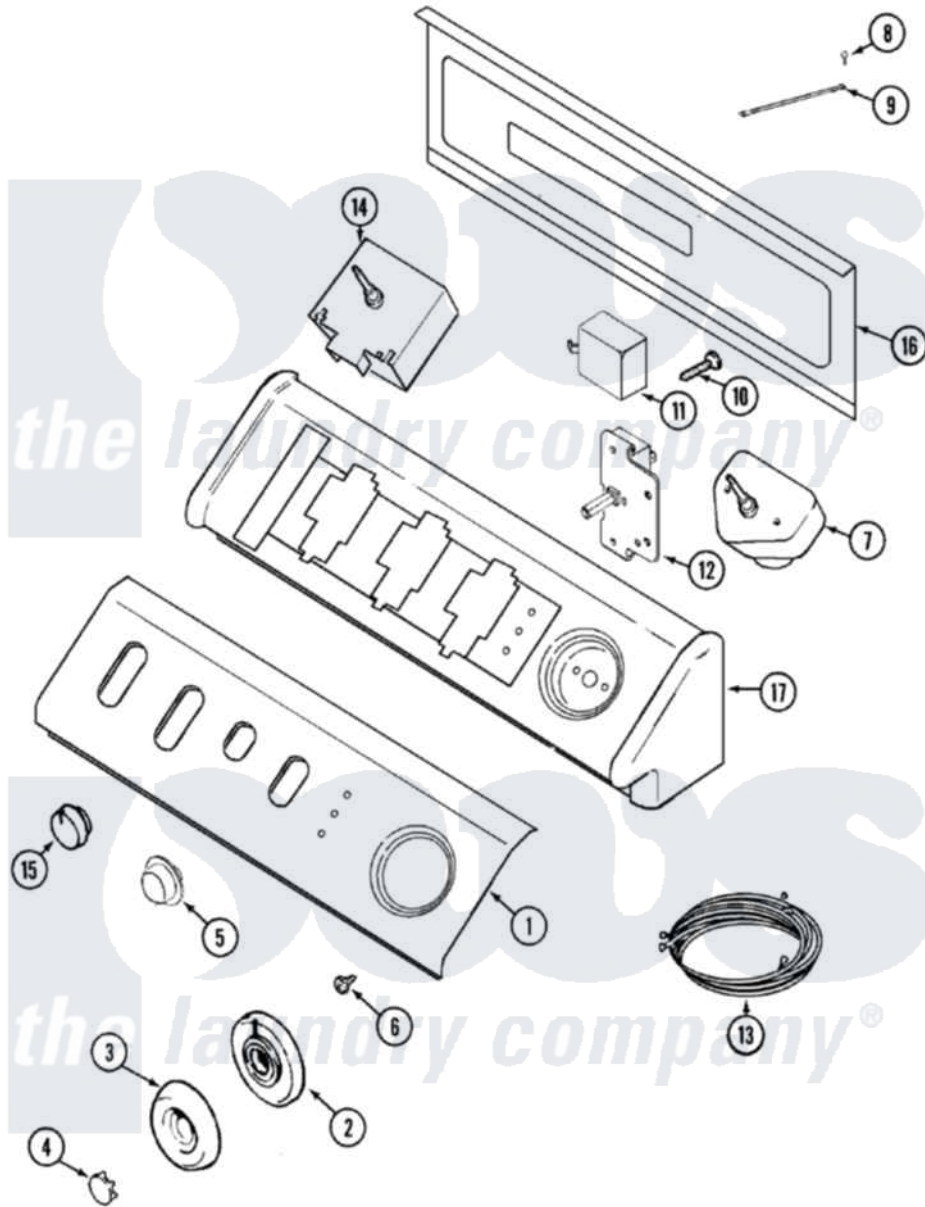

Maytag MDE8426AAW 03 - CONTROL PANEL

Maytag [Residential Maytag MDE8426AAW Dryer Parts](#) Parts Diagram 03 - CONTROL PANEL
 Click on the part number to view part

Item	Original Part Number	Replaced By	Status	Part Description
1	33001942		Not Available	PANEL, CONTROL (WHT)
"	Y22002339	8534058		Screw
2	33001621			Skirt, Timer Dial
3	22001659			Timer Knob - Grey
4	22001664			Timer Knob Insert/Cap
5	33001619	37001071		Button, Push-To-Start
6	33001690	90767		Screw, 8A X 3/8 HeX Washer Head Tapping
7	33001636			Timer
8	912365	3370225		Screw
9	33001859		Not Available	WIRE, GROUND
10	216423	3370225		Screw
11	33002252			Buzzer
12	33002251	33001618		Switch- PU
13	33001943			Wire Harness, Main
14	33001638			Switch, Temperature
15	22001942			Washer, Sealing

"	22001663		Knob, Selector Switch
16	33001806	Not Available	BACK, CONSOLE PANEL
"	216423	3370225	Screw
17	22002285	Not Available	CONSOLE (WHT)
18	33001902	Not Available	MANUAL, USE & CARE