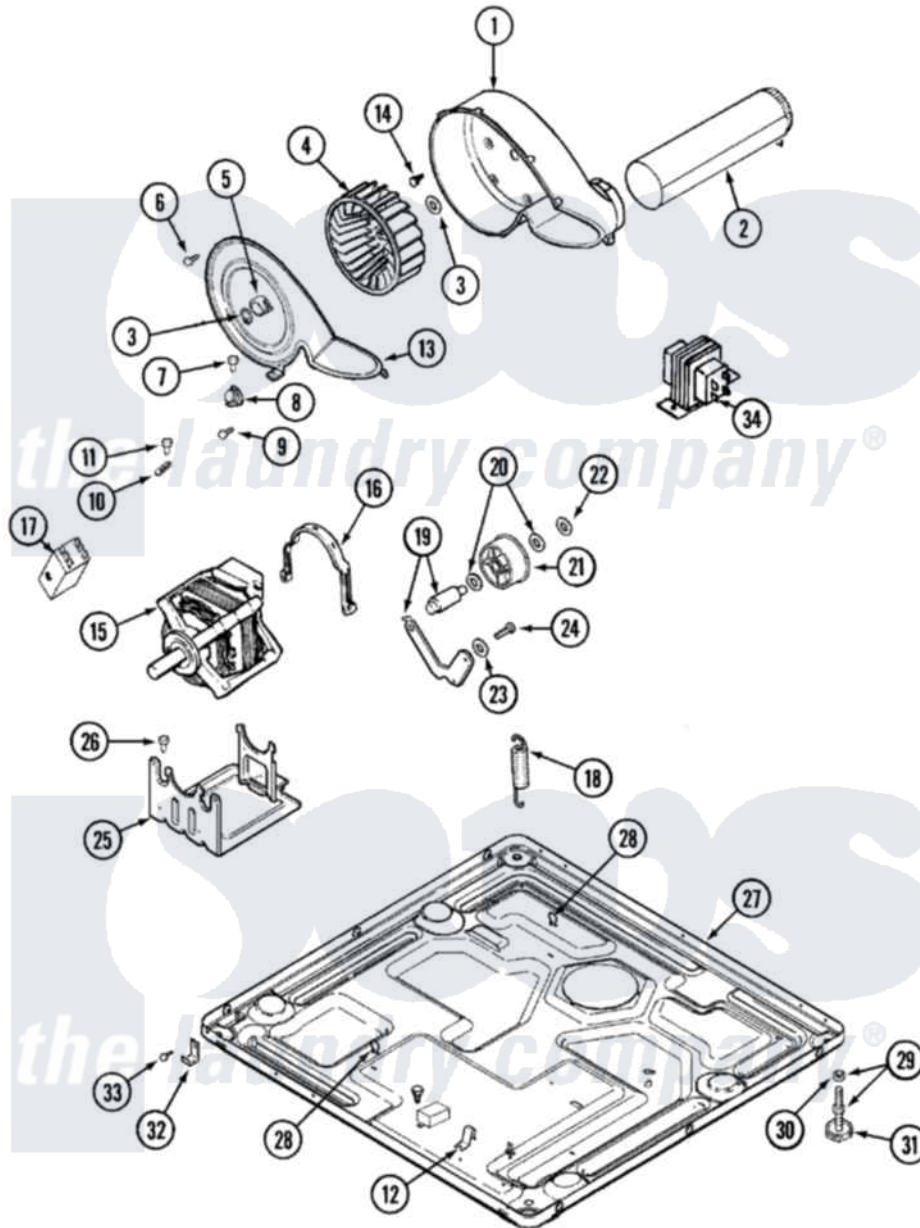

Maytag MDE8426AAW 06 - MOTOR DRIVE

Maytag [Residential Maytag MDE8426AAW Dryer Parts](#) Parts Diagram 06 - MOTOR DRIVE
 Click on the part number to view part

Item	Original Part Number	Replaced By	Status	Part Description
1	33001789			Housing, Blower
2	22001995			Screw Note: Screw, Tumbler Front And Shroud
"	33001800			Duct Assembly, Exhaust
3	410233	9703438		Ring-Retrn
4	33001790			Wheel, Blower
"	33002797			Wheel, Blower
5	312967			Clamp, Blower Housing
6	33001855	33002917		Screw, No.10-16
7	Y313561			Screw----NA
8	307249			Thermostat, Multi-Temp
9	22001996	3370225		Screw
10	33001762			Fuse, Thermal
11	314848	W10116760		Screw
12	22002244			Clip, Grounding
13	33001873			Cover, Blower Housing----NA
14	314818	1163839		Screw

15	33002463	W10197708	Motor-Drve
"	33001945	W10197708	Motor-Drve
"	33002479	W10197708	Motor-Drve
"	33002796	W10197708	Motor-Drve
16	Y015825		Clip, Motor To Motor Support
17	33002451	Not Available	SWITCH, MOTOR
18	33001754	33002459	Assembly, Spring And Plug
"	33002461		Plug For Spring
"	33002157		Grommet
"	33002460	33002459	Assembly, Spring And Plug
19	33001840	6-3705180	Idler Arm
20	Y312527		Washer, Idler Shaft
21	33001783	6-3700340	BearIng- I
22	312958	354987	Ring, Retaining
23	315772		Sleeve, Idler Arm
24	Y014874		Screw, Idler Arm And Sleeve
25	33002466	33002817	Motor Support, Offset
"	Y313561		Screw----NA
"	33001752	33002817	Motor Support, Offset
26	Y313561		Screw----NA
27	33002622		Base,
"	33002465	Not Available	BASE, (LWR)----NA
"	33002465	Not Available	BASE, (LWR)----NA
"	33001845	Not Available	BASE
28	410490		Spring, Retainer Wire Harness
29	Y305086		Adjustable Leg And Nut
30	Y052740	62739	Nut, Lock
31	Y314137		Foot, Rubber
32	22002239		Clip, Front Panel
33	Y310632	1163839	Screw
34	Y313559		Screw
"	211294	90767	Screw, 8A X 3/8 HeX Washer Head Tapping