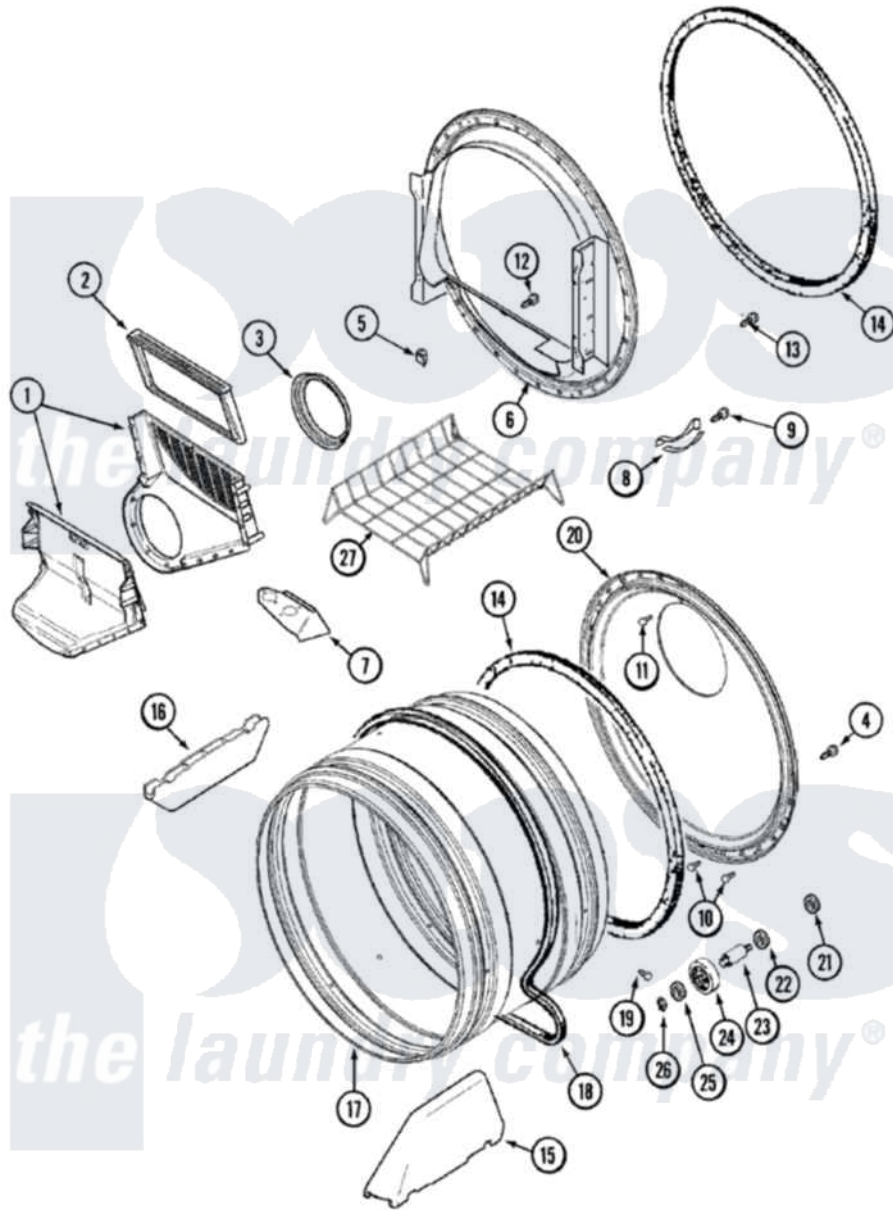

Maytag MDE8426AAW 07 - TUMBLER

Maytag Residential Maytag MDE8426AAW Dryer Parts Parts Diagram 07 - TUMBLER
 Click on the part number to view part

Item	Original Part Number	Replaced By	Status	Part Description
1	33001799			Outlet Duct Assembly Note: Outlet Duct Assembly
2	33001808			Filter, Lint
3	33001758	33002560		Seal, Blower
4	33002190			SCrew, C BraCe, BraCket, Cabinet
5	Y310376			Clip, Door Switch Harness
6	33001802			Front, Tumbler
7	33001837			Cover, Thermostat
8	306508			Tumbler Bearing Kit ----W
9	210720			Rivet, Bearing To Tumbler Frnt
10	22001996	3370225		Screw
11	210932			Screw, No.8 X 9/16 Ctsk Note: Screw, Inlet Duct
"	22001078	3177991		Screw
12	312311	312311MAY		Screw
13	33001855	33002917		Screw, No.10-16

14	33001807		Seal, Tumbler
15	33001756	33002032	Baffle
16	33001755		Baffle
17	33001889		Tumbler
18	33001777	33002535	V-Belt
19	33001788	33002973	Screw, No.9-15 X 1.00 Hx WS
20	33001801		Back, Tumbler
21	33001443		Nut, Hex
22	Y313347	312535	Washer, Vault Mounting Brk.
23	Y312948	6-3129480	Shaft- Tumbler
24	Y303373	12001541	Drum Roller/Washer Assembly--W
25	312535		Washer, Vault Mounting Brk.
26	410233	9703438	Ring-Retrn