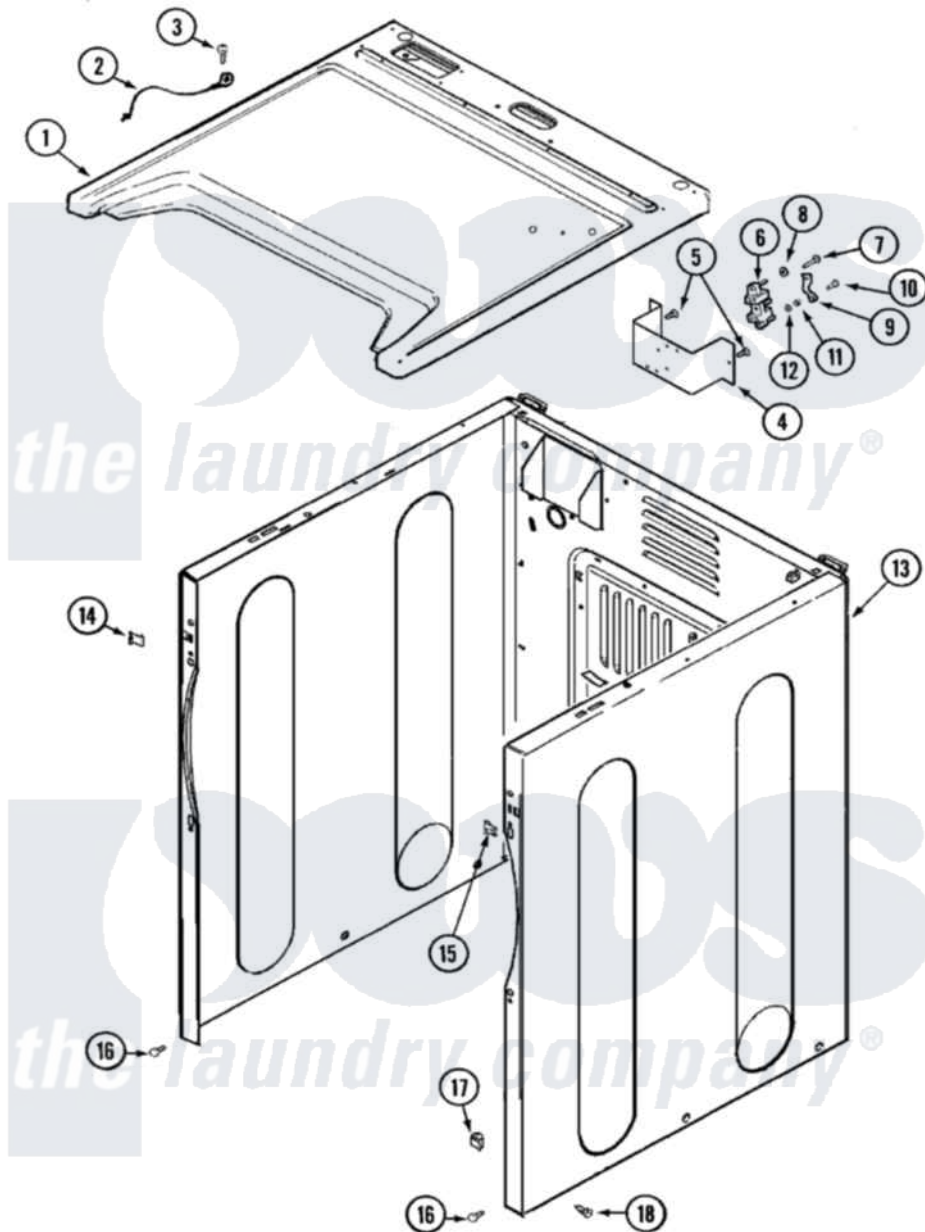

# Maytag MDE8426AGW 01 - CABINET

Maytag Residential Maytag MDE8426AGW Dryer Parts Parts Diagram 01 - CABINET  
 Click on the part number to view part

Item	Original Part Number	Replaced By	Status	Part Description
1	<a href="#">33002631</a>			Cover, Top
"	<a href="#">33001896</a>			Cover, Top
2	33001859		Not Available	WIRE, GROUND
3	912365	<a href="#">3370225</a>		Screw
4	33001826		Not Available	BRACKET, TERMINAL BLOCK---NA
5	33002137	<a href="#">W10296816</a>		Screw
"	<a href="#">22001995</a>			Screw Note: Screw, Tumbler Front And Shroud
6	<a href="#">33002106</a>			Shield, Terminal Block
"	<a href="#">33001244</a>			Block, Terminal
7	Y312209	<a href="#">W10001200</a>		Screw
8	<a href="#">Y311270</a>			Washer, Terminal Block
9	<a href="#">Y312184</a>			Strap, Grounding
10	<a href="#">33001245</a>			Screw---NA
11	311484	<a href="#">112432</a>		Nut
12	<a href="#">311093</a>			Washer, Terminal Connection

13	<a href="#">33002642</a>		Cabinet Assembly
"	22003367	<a href="#">22004095</a>	Hinge, Plastic
"	<a href="#">22001995</a>		Screw Note: Screw, Tumbler Front And Shroud
"	<a href="#">33001897</a>		Cabinet
"	<a href="#">33002624</a>		Cabinet, Assembly
14	<a href="#">22002049</a>		Clip Note: Clip, Front Panel
15	213280	<a href="#">204439</a>	Screw And Fstner Assembly
16	<a href="#">22001995</a>		Screw Note: Screw, Tumbler Front And Shroud
17	<a href="#">Y310376</a>		Clip, Door Switch Harness
18	22003409	<a href="#">213007</a>	Xfor Cabinet See Cabinet, Back
"	<a href="#">213007</a>		Xfor Cabinet See Cabinet, Back