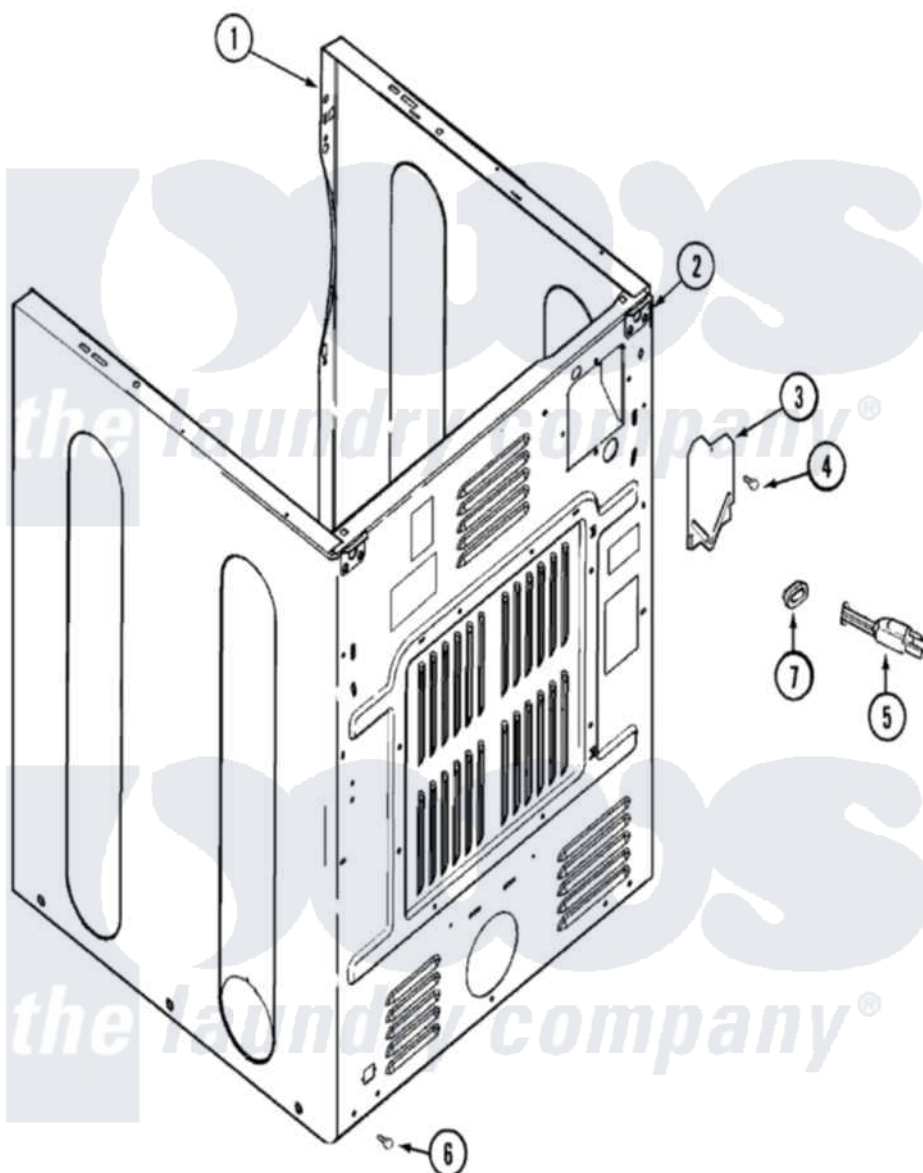

# Maytag MDE8426AGW 02 - CABINET-REAR

Maytag Residential Maytag MDE8426AGW Dryer Parts Parts Diagram 02 - CABINET-REAR  
 Click on the part number to view part

Item	Original Part Number	Replaced By	Status	Part Description
1	<a href="#">33002642</a>			Cabinet Assembly
"	<a href="#">33002624</a>			Cabinet, Assembly
"	<a href="#">33001897</a>			Cabinet
2	33001827		Not Available	BRACKET, CABINET HINGE
3	<a href="#">33001795</a>			Cover, Terminal Block
4	<a href="#">22001995</a>			Screw Note: Screw, Tumbler Front And Shroud
6	22003409	<a href="#">213007</a>		Xfor Cabinet See Cabinet, Back
"	<a href="#">22001995</a>			Screw Note: Screw, Tumbler Front And Shroud